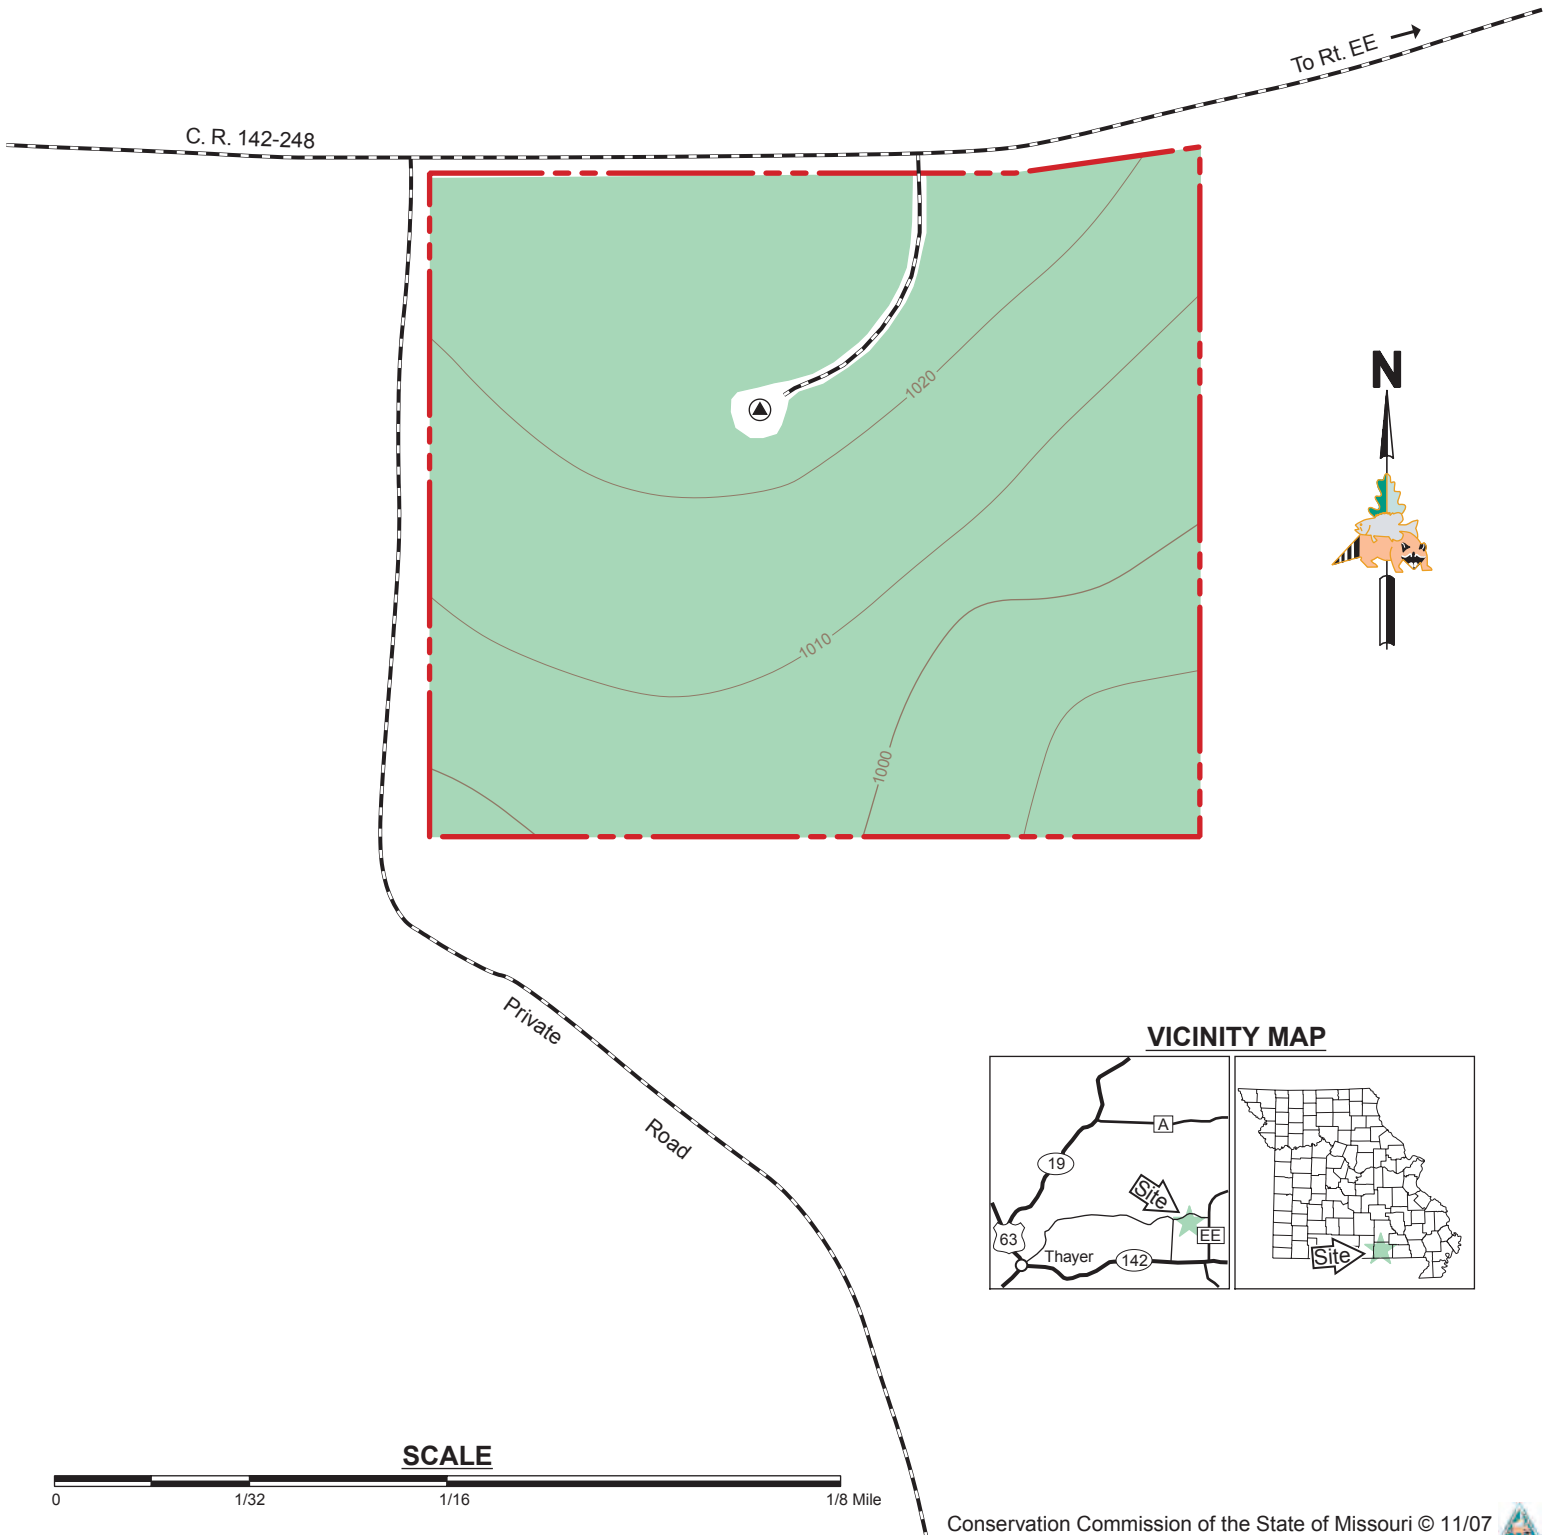

ROSE HILL TOWERSITE

OREGON COUNTY
8 ACRES

LEGEND

- Boundary 
- Gravel Road 
- Fire Tower 
- Forest 
- Topography 

VICINITY MAP

SCALE