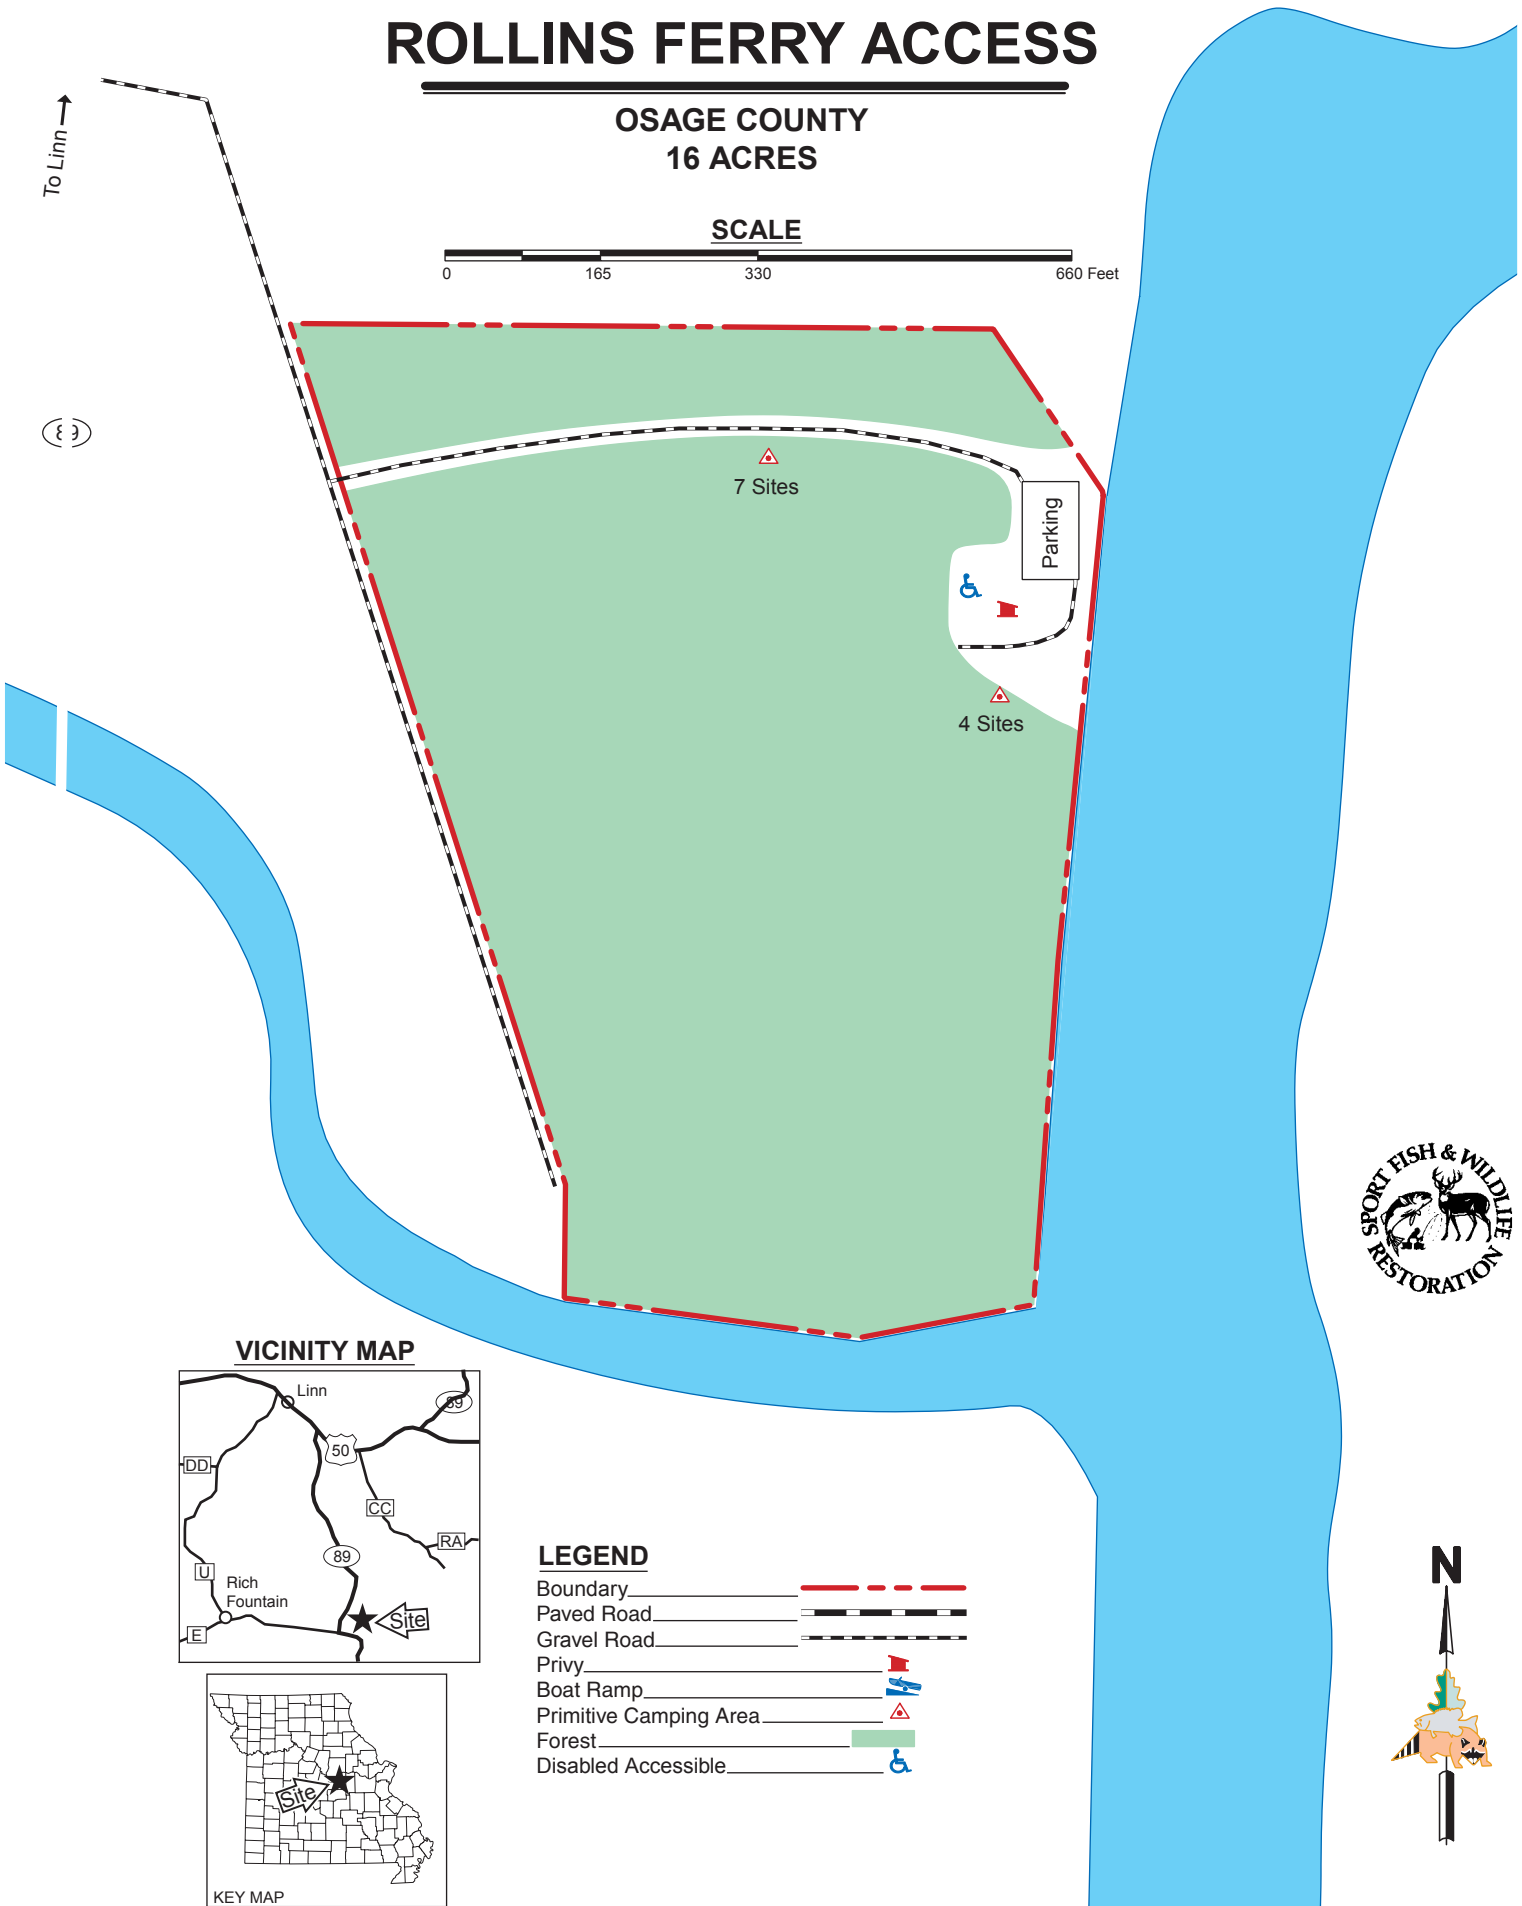

# ROLLINS FERRY ACCESS

OSAGE COUNTY  
16 ACRES

## SCALE

0 165 330 660 Feet

To Linn ↑

(E)

### VICINITY MAP

KEY MAP

### LEGEND

- Boundary
- Paved Road
- Gravel Road
- Privy
- Boat Ramp
- Primitive Camping Area
- Forest
- Disabled Accessible