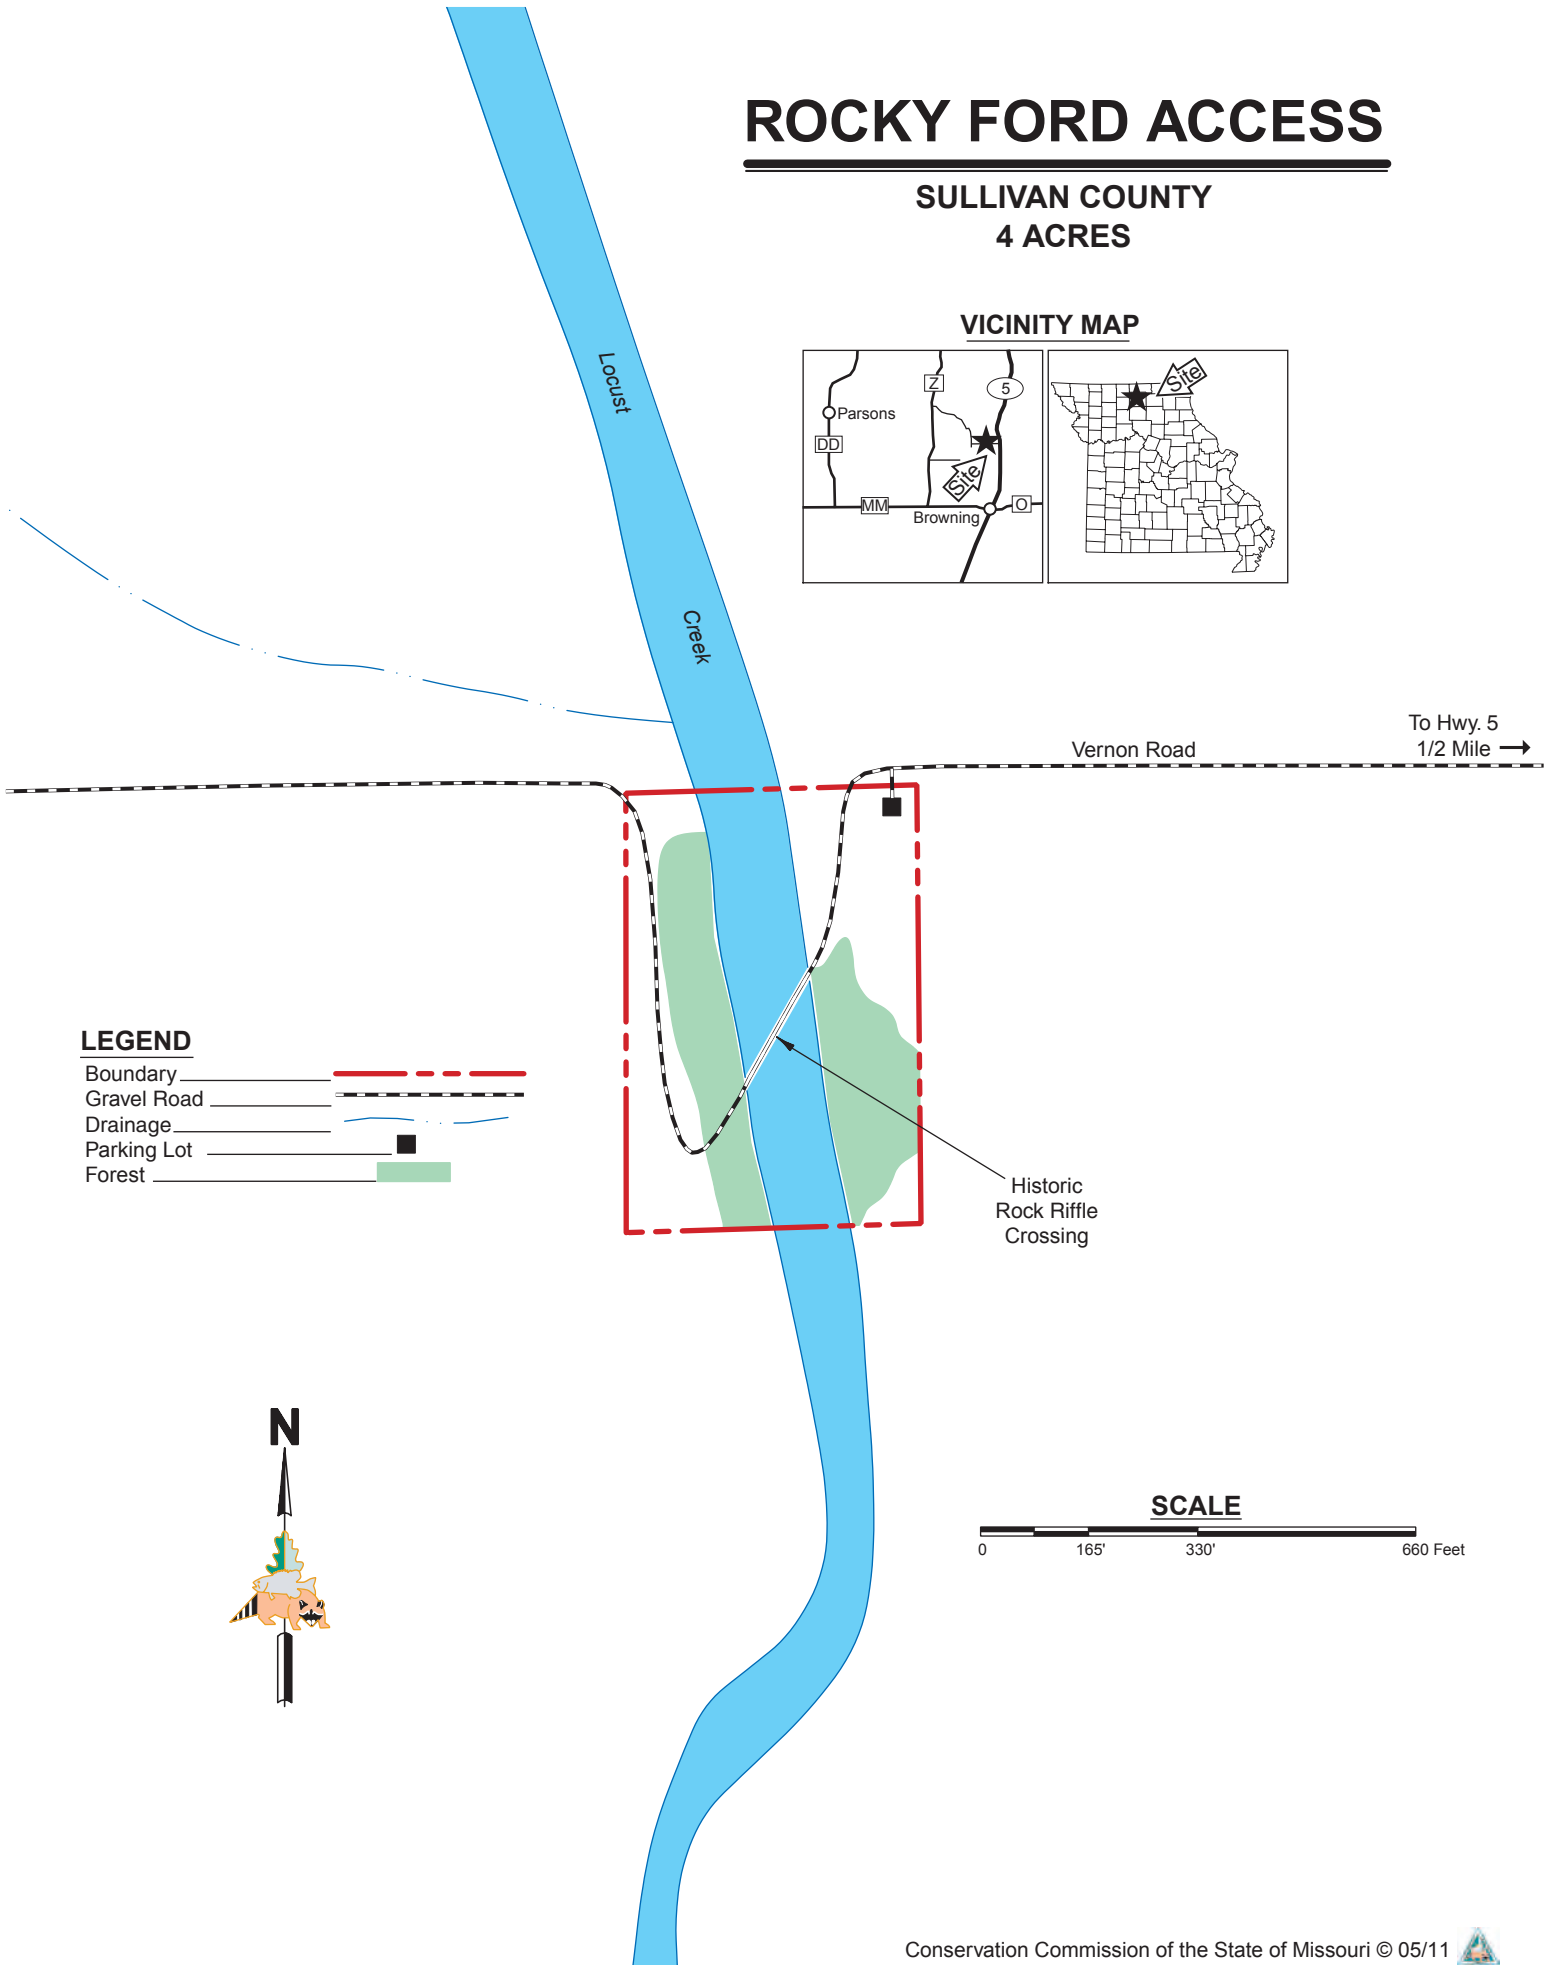

ROCKY FORD ACCESS

SULLIVAN COUNTY
4 ACRES

VICINITY MAP

To Hwy. 5
1/2 Mile →

LEGEND

- Boundary 
- Gravel Road 
- Drainage 
- Parking Lot 
- Forest 

Historic
Rock Riffle
Crossing

SCALE