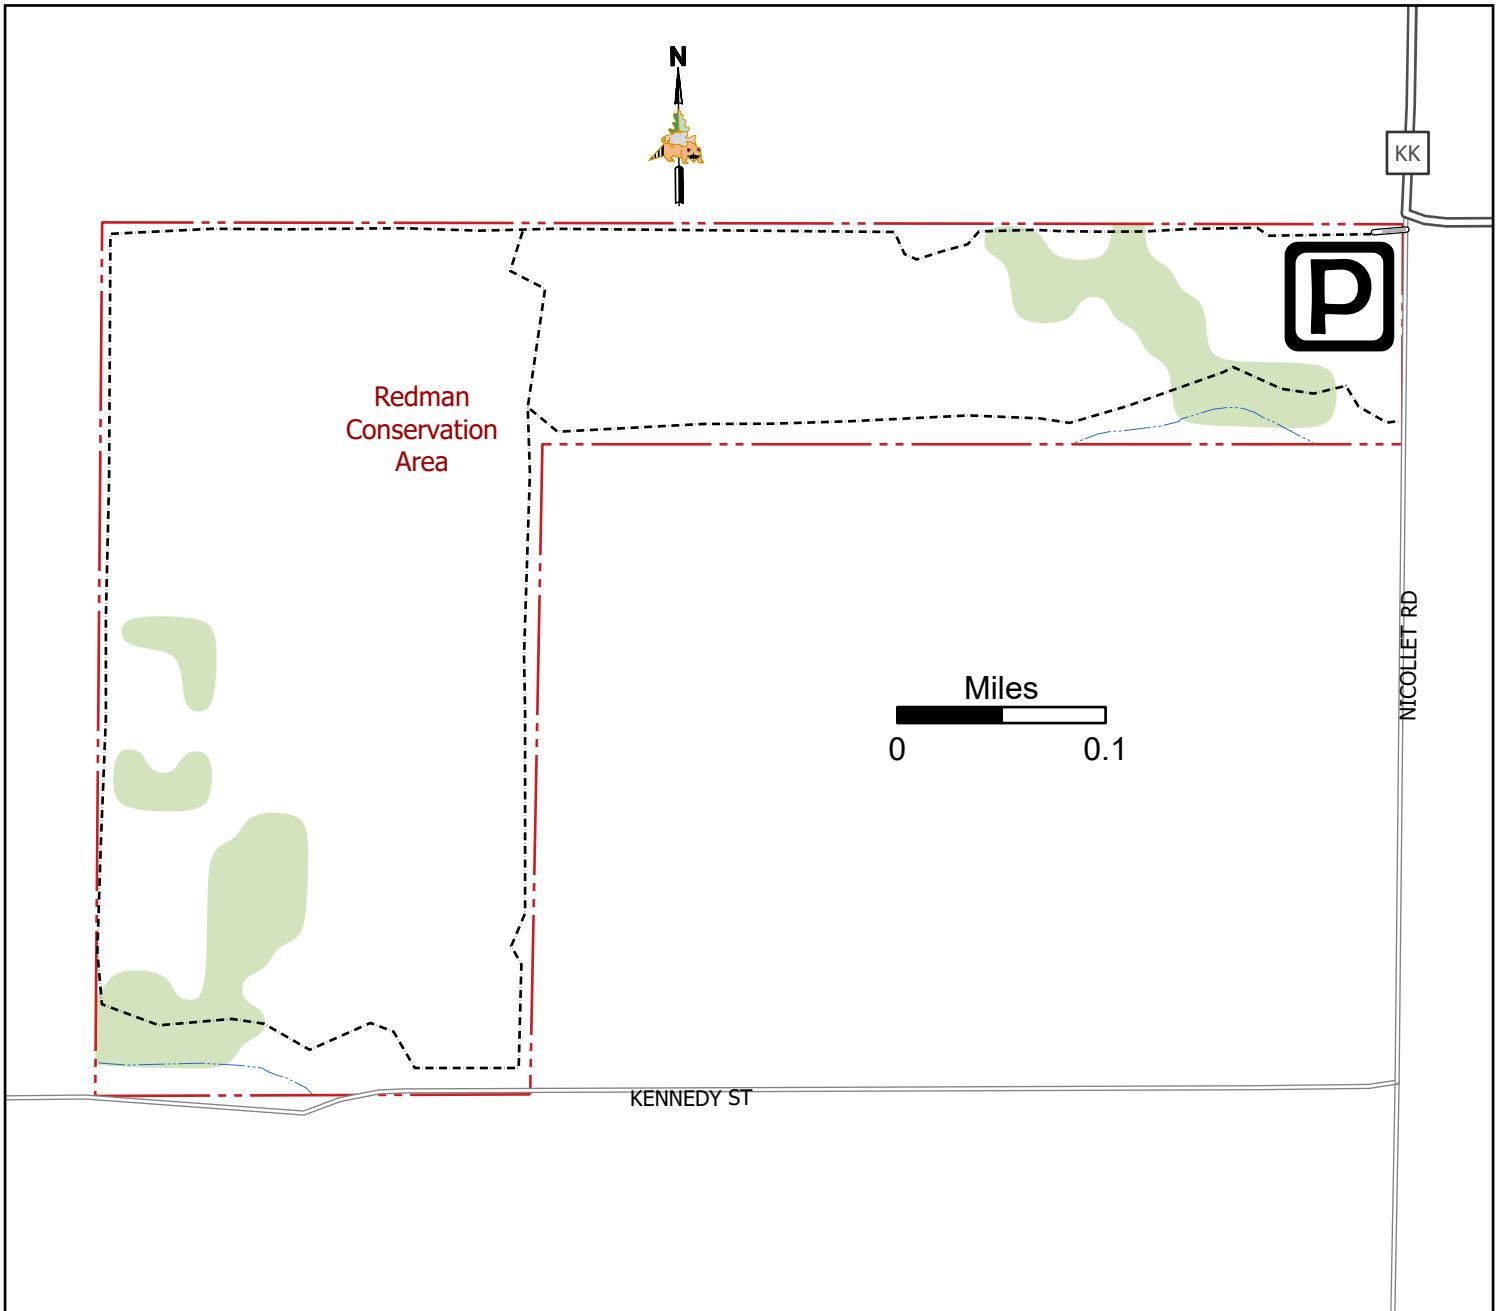

Redman Conservation Area

120 acres in Macon County (Last Updated: 1/6/2026)

Conservation Commission of the State of Missouri ©

Legend

- Parking
- Service Road
- Stream
- MDC Land
- Forest

MAP DISCLAIMER: Although all data in this map have been compiled by the Missouri Department of Conservation, no warranty, expressed or implied, is made by the department as to the accuracy of the data and related materials. The act of distribution shall not constitute any such warranty, and no responsibility is assumed by the department in the use of these data or related materials.