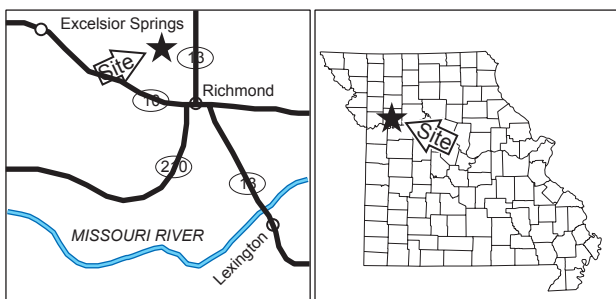

## LEGEND

- Boundary
- Gravel Road
- Drainage
- Parking Lot
- Picnic Area
- Boat Ramp
- Privy
- Disabled Accessible
- Forest
- Topography
- Fishing Jetty

## SCALE

← Excelsior Springs - 8 Mi.

W 126th Street

North Garner Road

PRIVATE ROAD

PRIVATE ROAD

N

## VICINITY MAP

Richmond - 2 Mi.  
↓