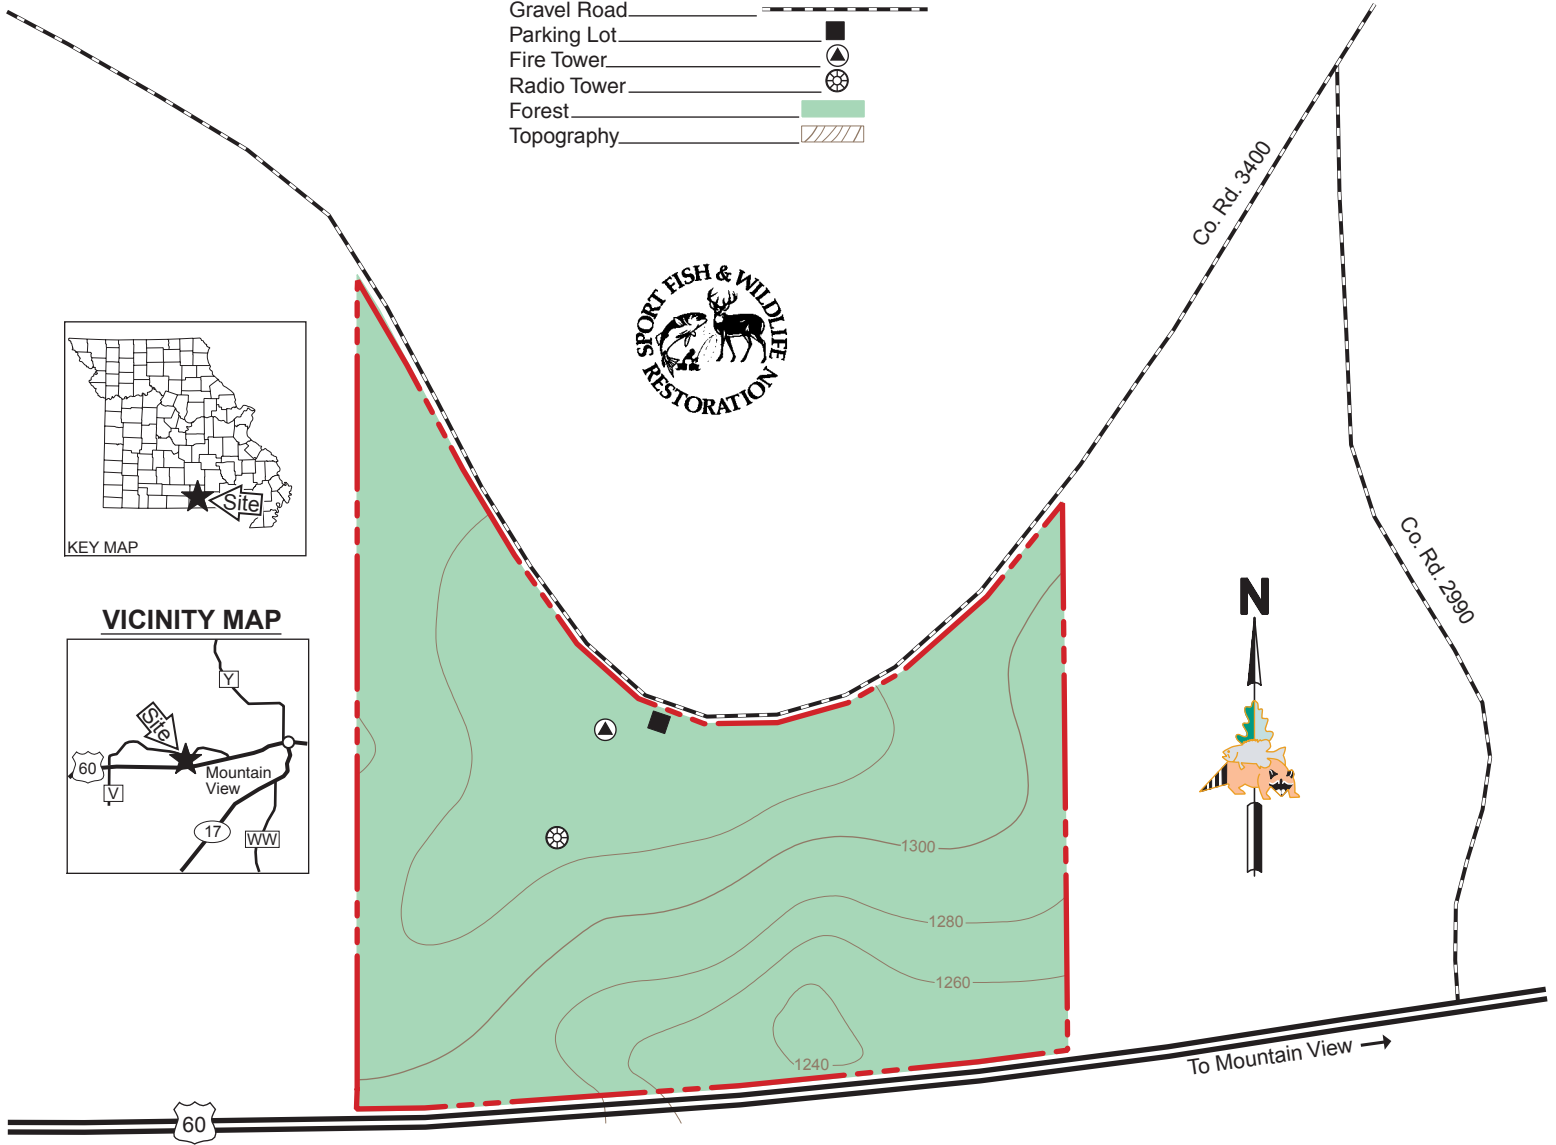

MOUNTAIN VIEW TOWERSITE

HOWELL COUNTY
27 ACRES

LEGEND

Boundary	
Divided Highway	
Gravel Road	
Parking Lot	
Fire Tower	
Radio Tower	
Forest	
Topography	

SCALE