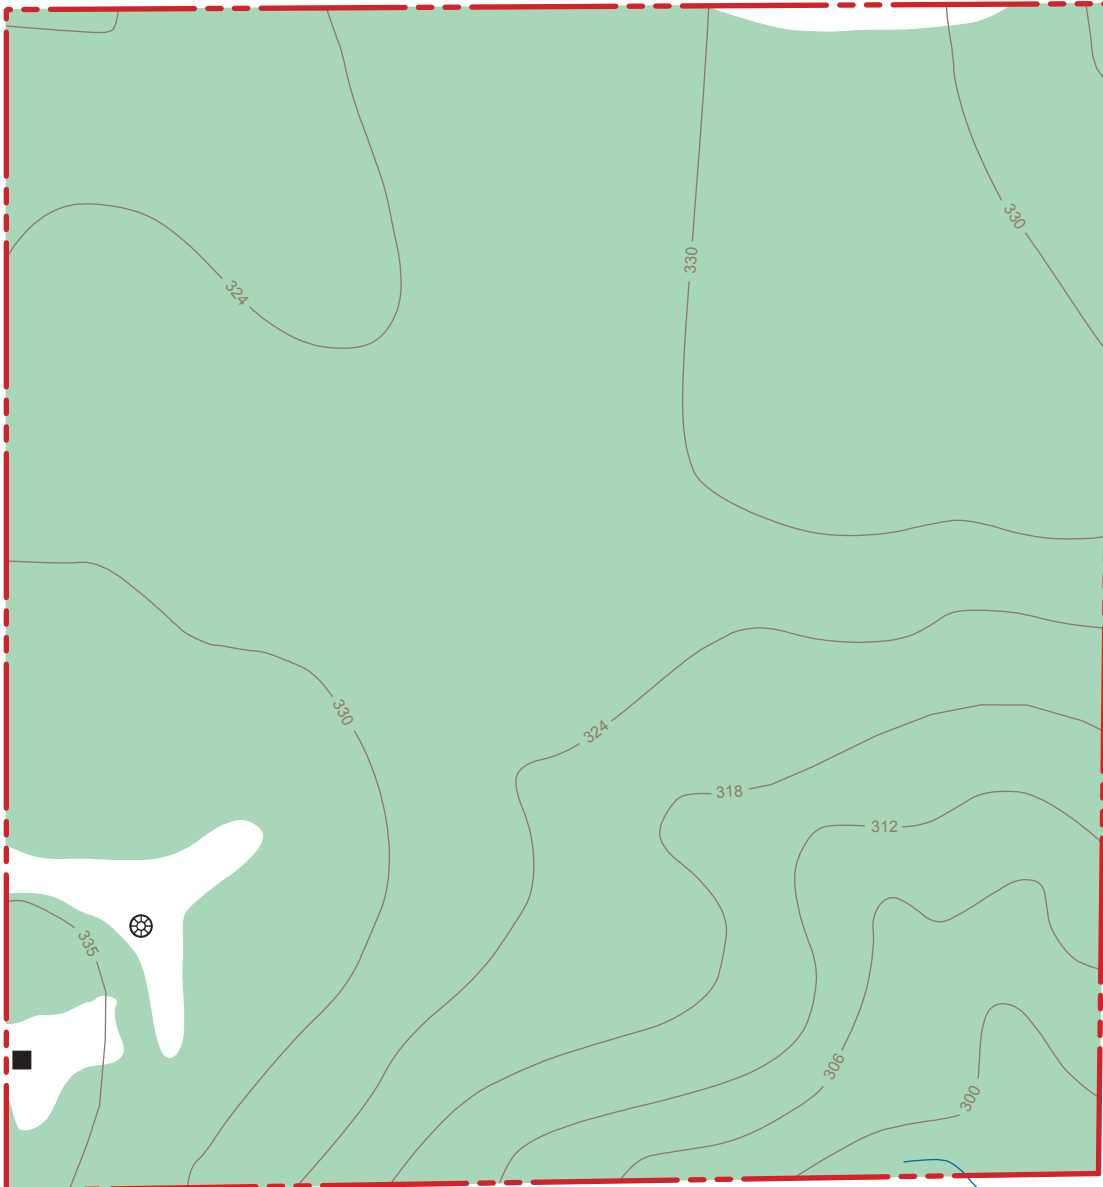

MOUNT HULDA TOWERSITE

BENTON COUNTY
40 ACRES

VICINITY MAP

LEGEND

- Boundary
- Paved Road
- Drainage
- Parking Lot
- Radio Tower
- Forest
- Topography (Contours in Meters)

W

SCALE