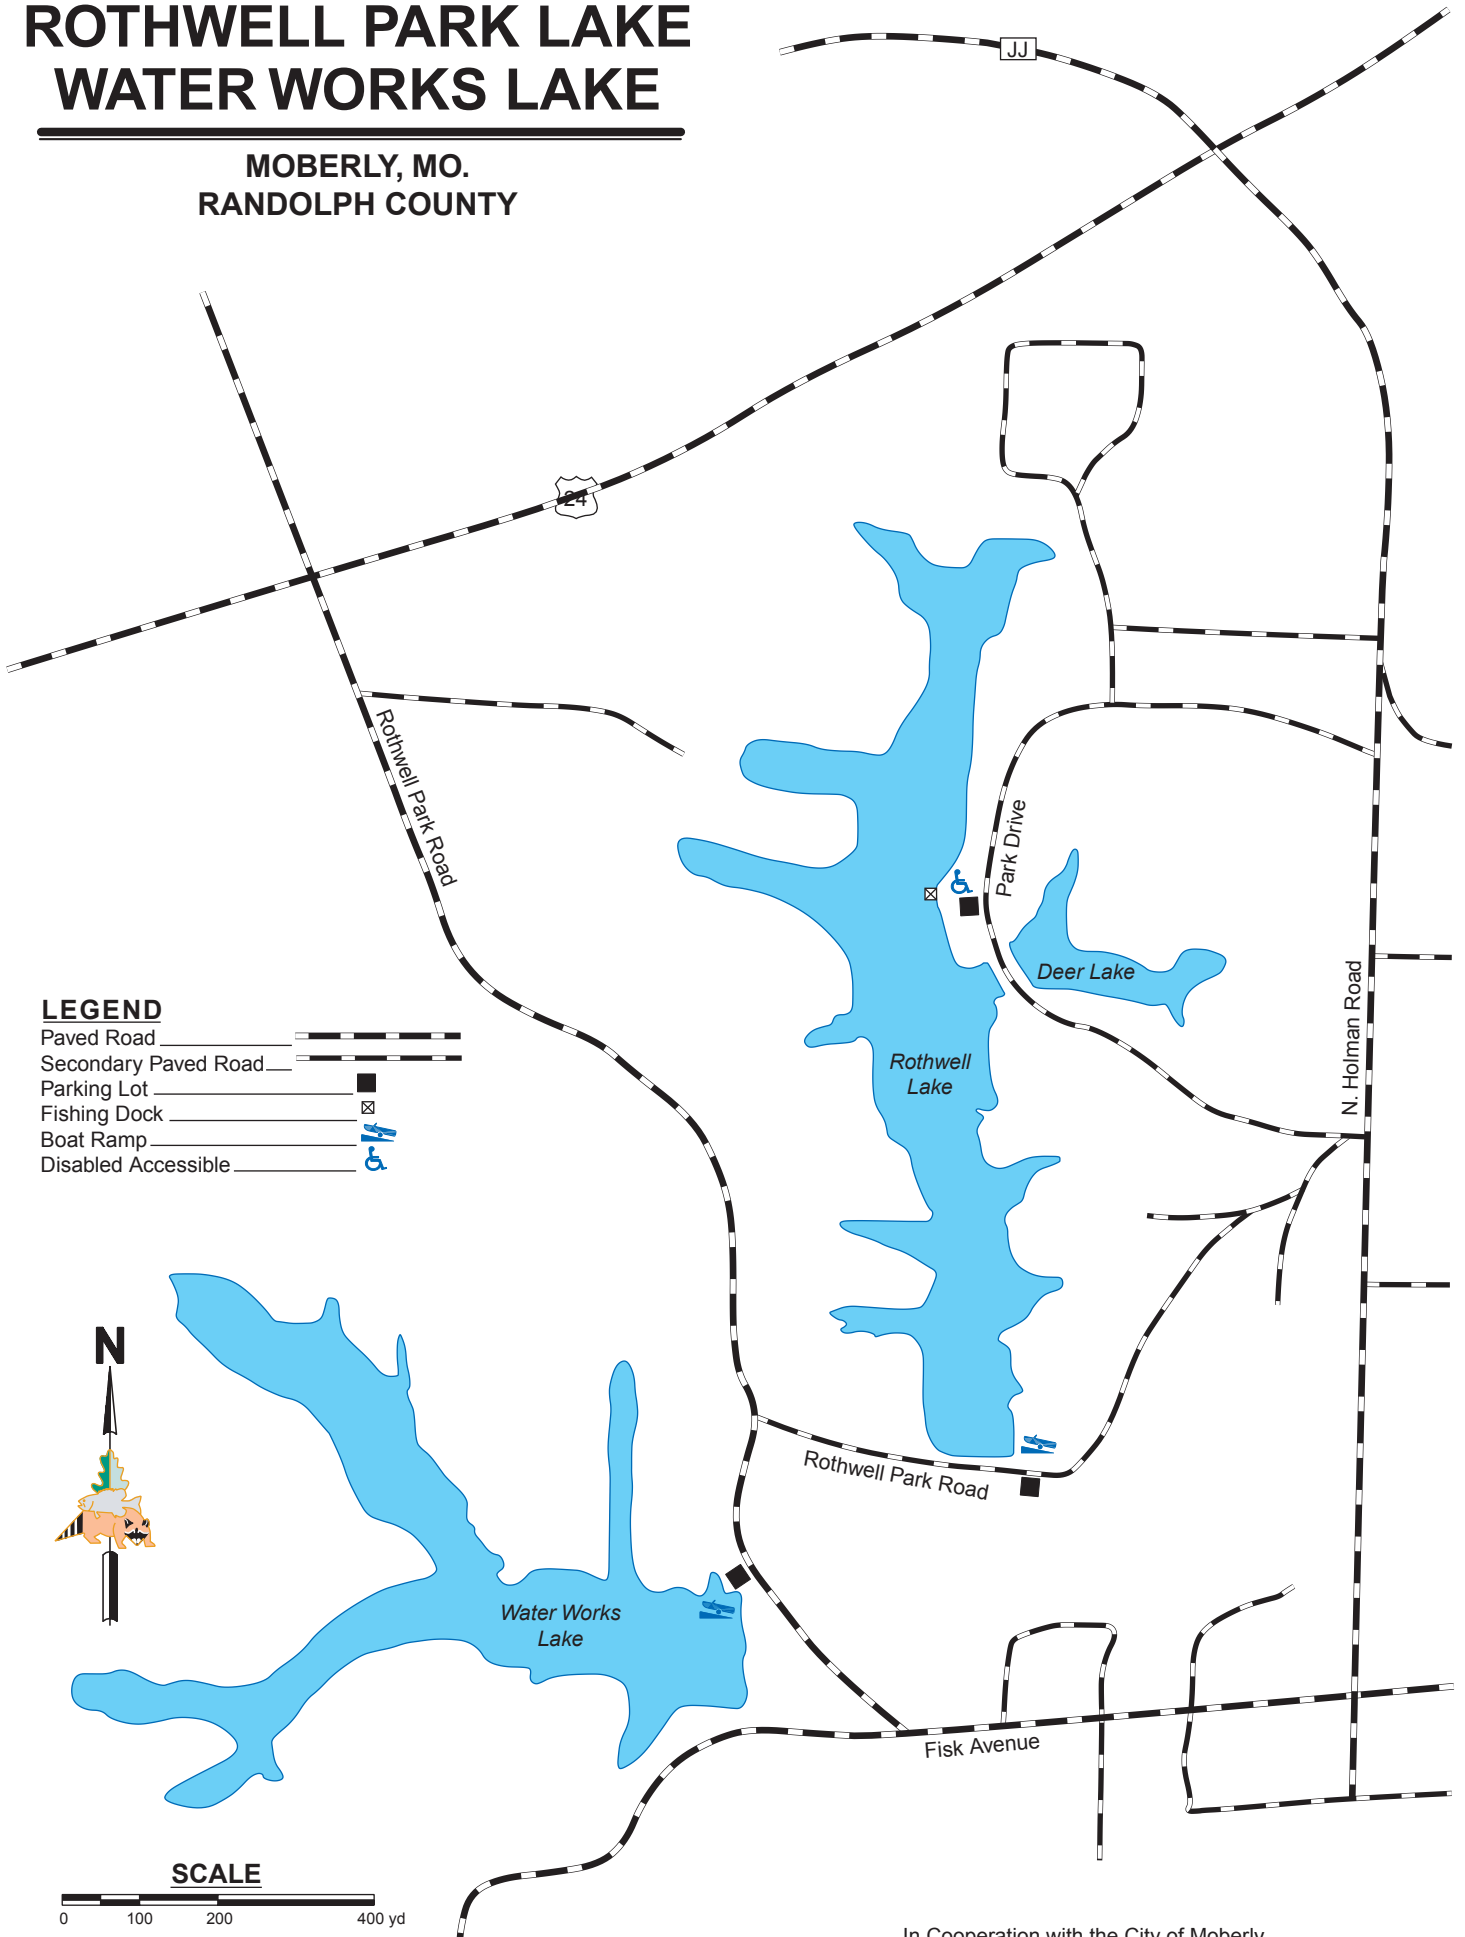

ROTHWELL PARK LAKE WATER WORKS LAKE

MOBERLY, MO.
RANDOLPH COUNTY

LEGEND

- Paved Road
- Secondary Paved Road
- Parking Lot
- Fishing Dock
- Boat Ramp
- Disabled Accessible

SCALE