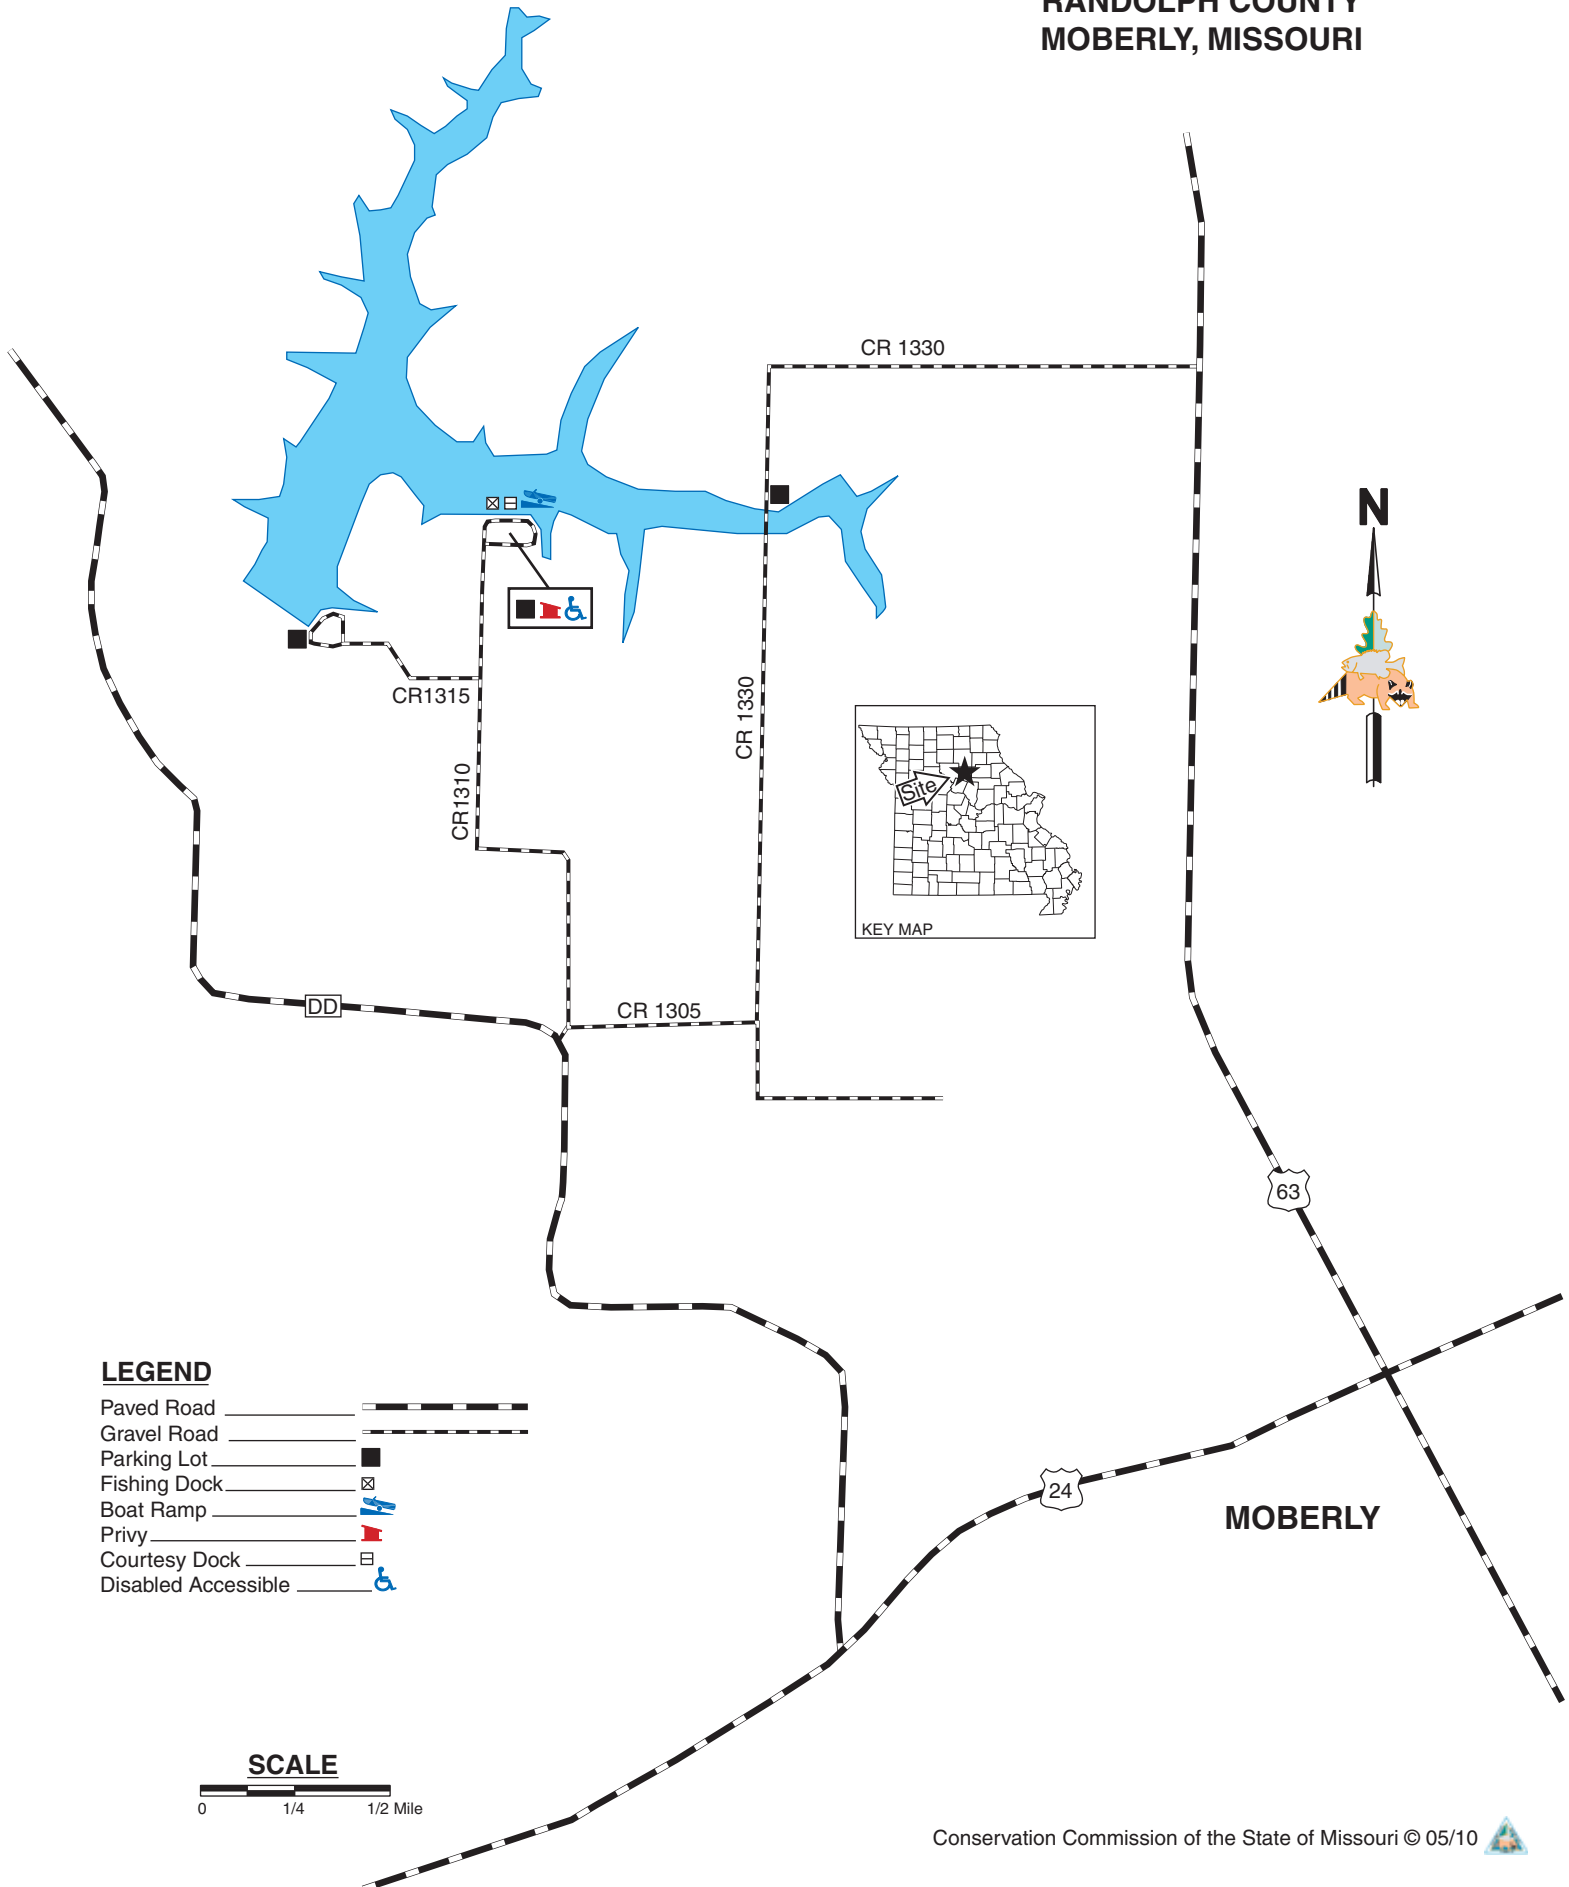

# SUGAR CREEK LAKE

RANDOLPH COUNTY  
MOBERLY, MISSOURI

## LEGEND

- Paved Road
- Gravel Road
- Parking Lot
- Fishing Dock
- Boat Ramp
- Privy
- Courtesy Dock
- Disabled Accessible

## SCALE

0 1/4 1/2 Mile