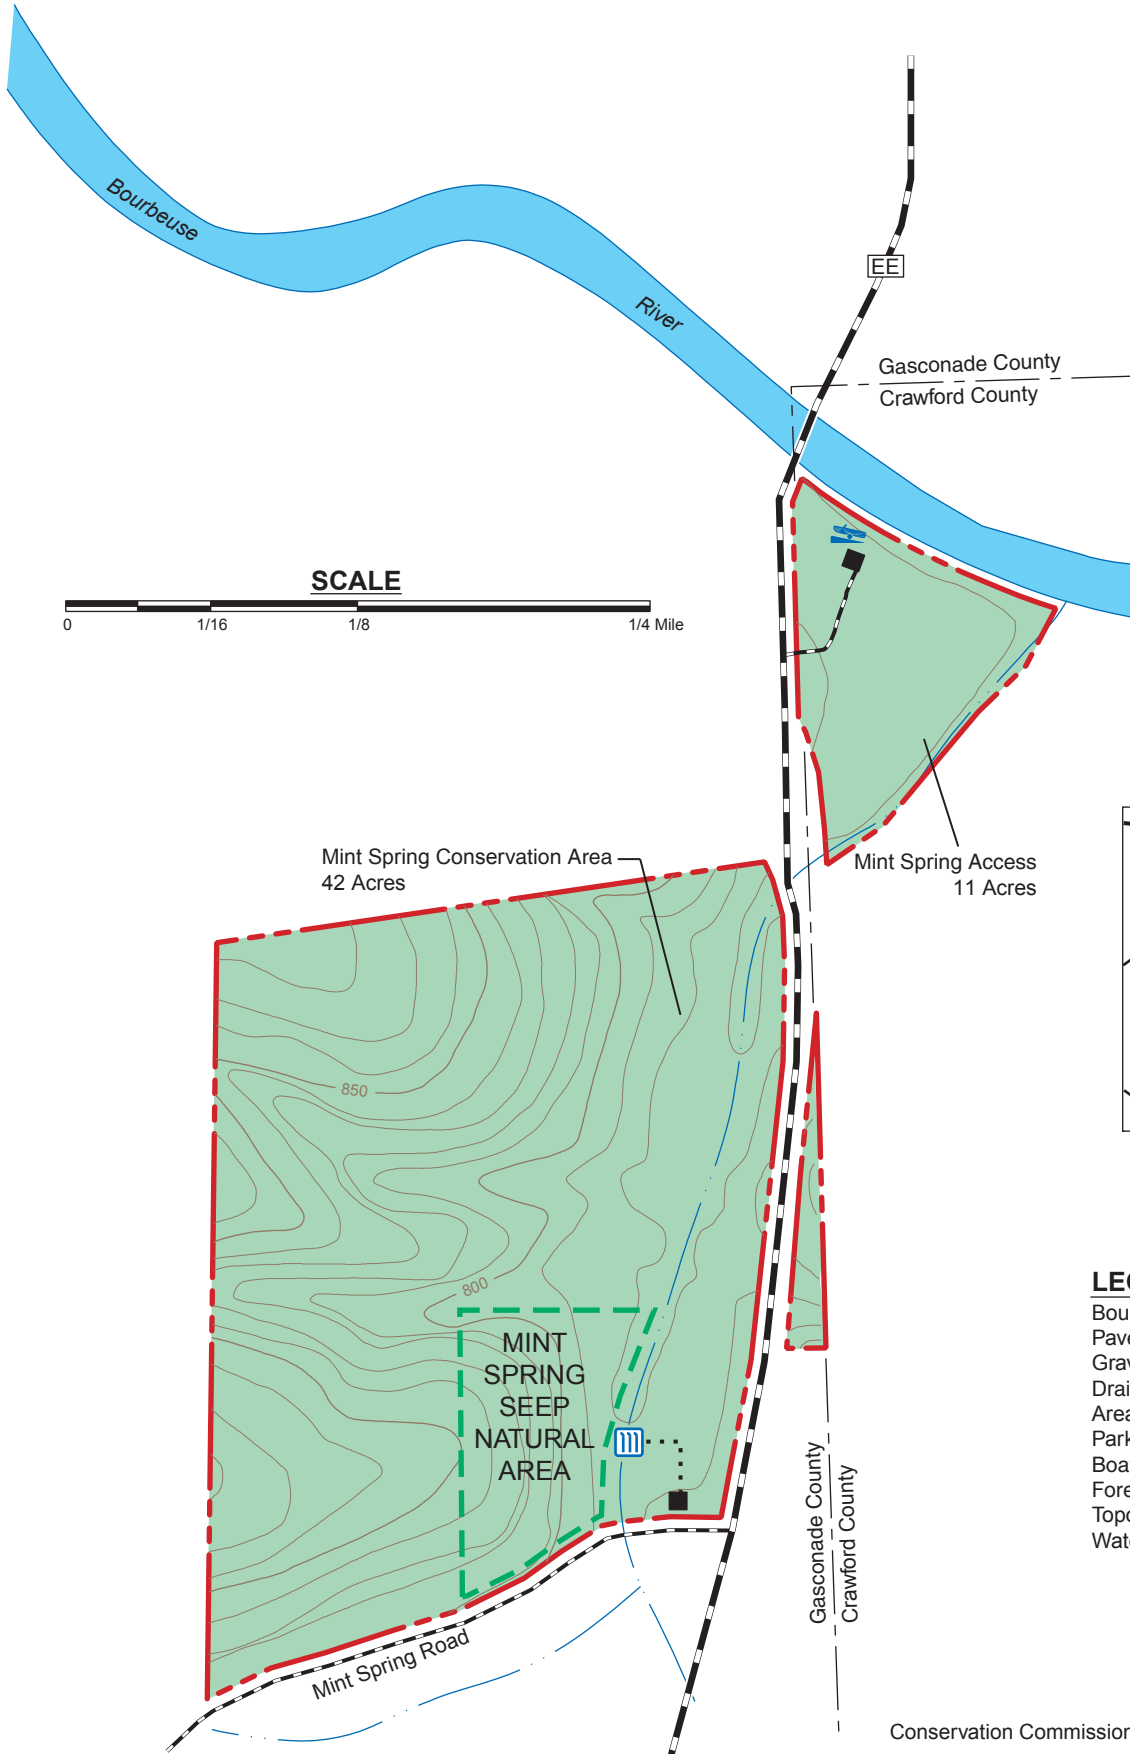

MINT SPRING CONSERVATION AREA AND MINT SPRING ACCESS

CRAWFORD & GASCONADE COUNTY

LEGEND

Boundary	
Paved Road	
Gravel Road	
Drainage	
Area Access Trail	
Parking Lot	
Boat Ramp	
Forest	
Topography	
Waterfall	