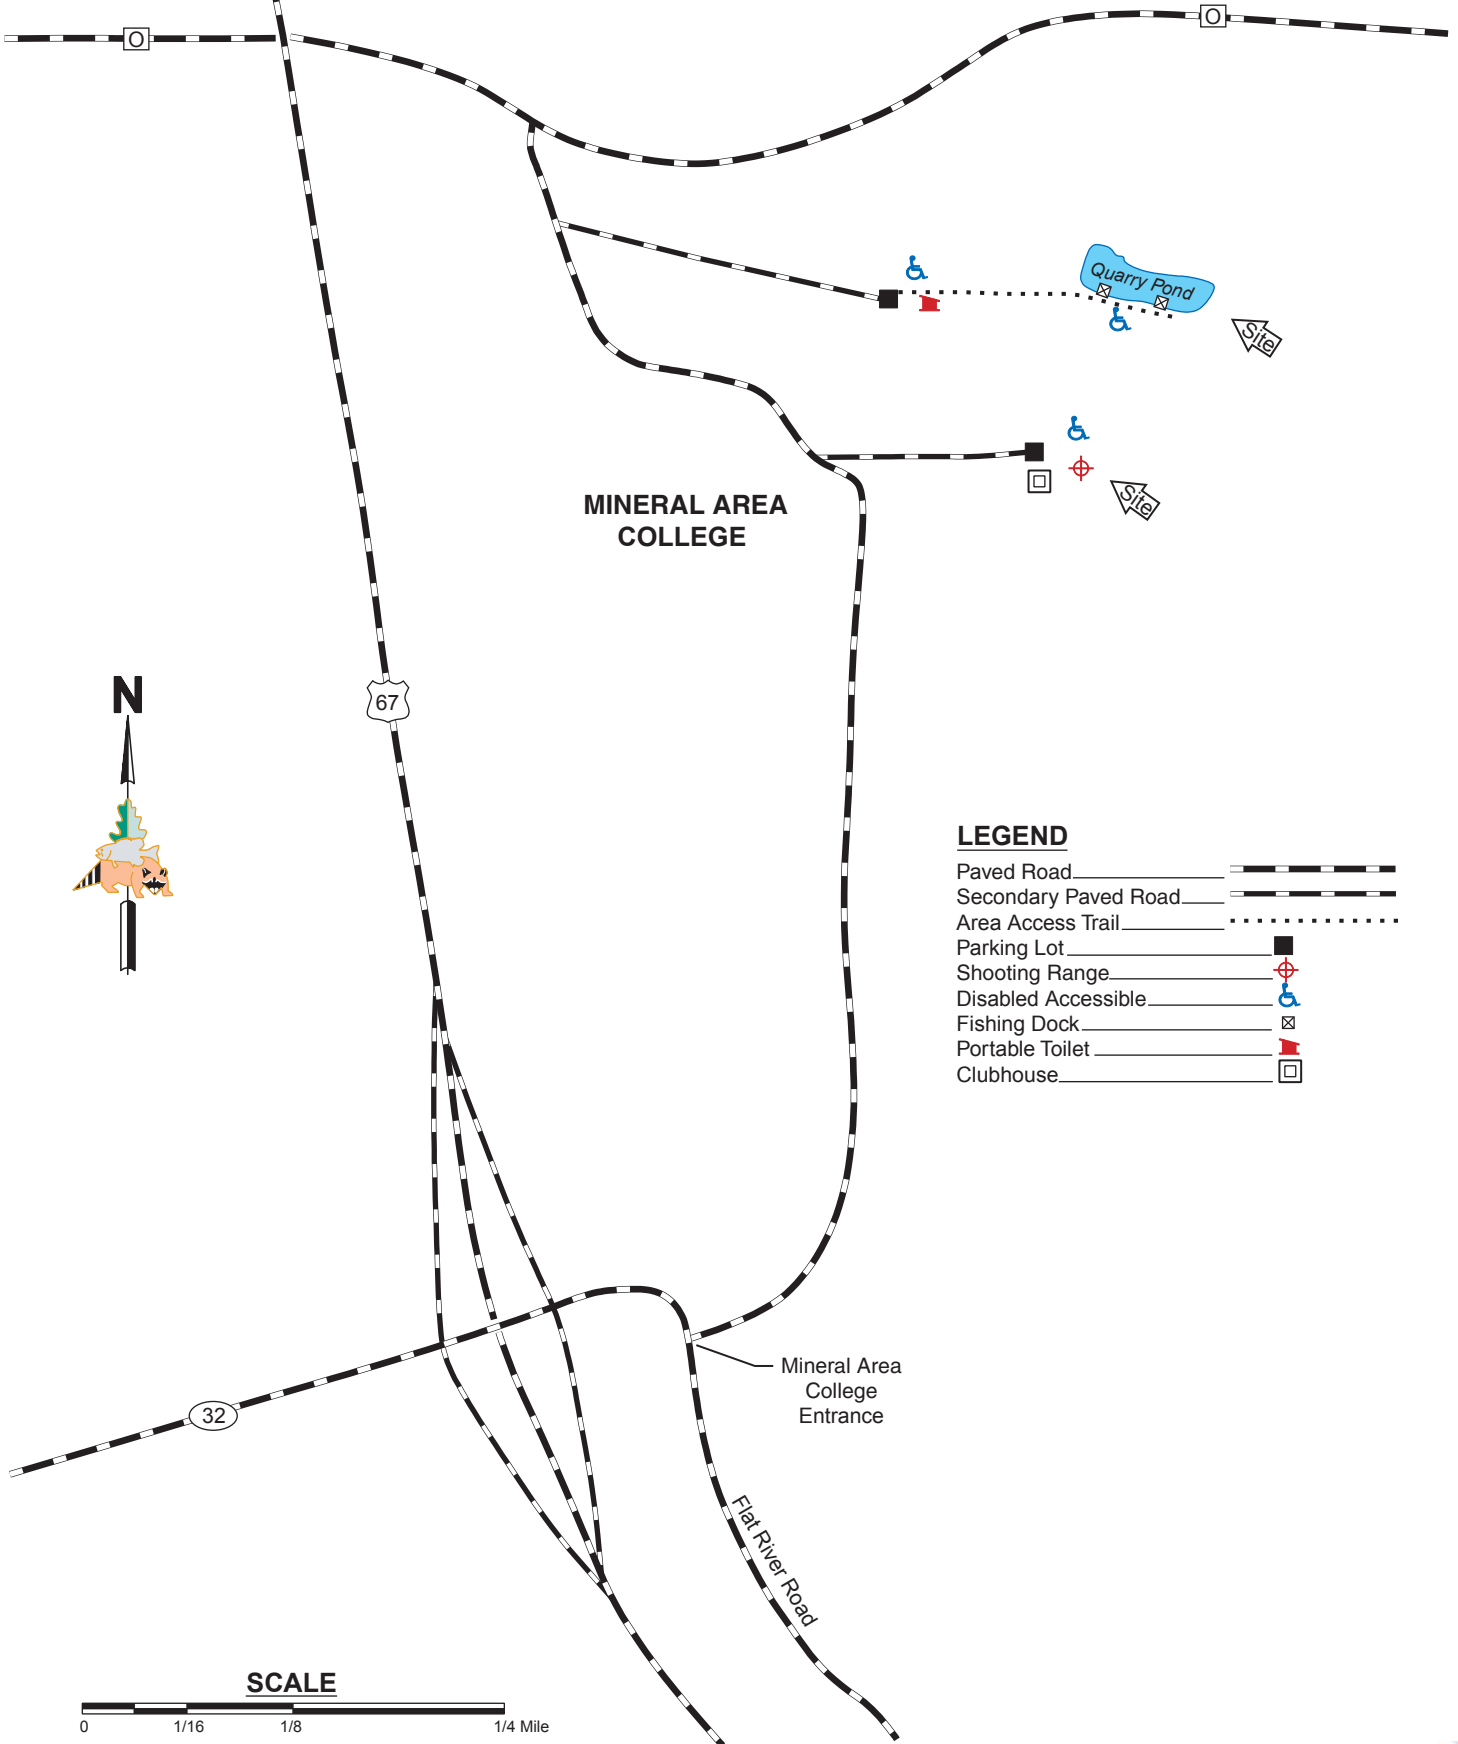

MINERAL AREA COLLEGE RANGE AND QUARRY POND

ST. FRANCOIS COUNTY

MINERAL AREA
COLLEGE

Quarry Pond

N

67

32

Mineral Area
College
Entrance

Flat River Road

LEGEND

- Paved Road _____
- Secondary Paved Road _____
- Area Access Trail _____
- Parking Lot _____
- Shooting Range _____
- Disabled Accessible _____
- Fishing Dock _____
- Portable Toilet _____
- Clubhouse _____

SCALE

0 1/16 1/8 1/4 Mile