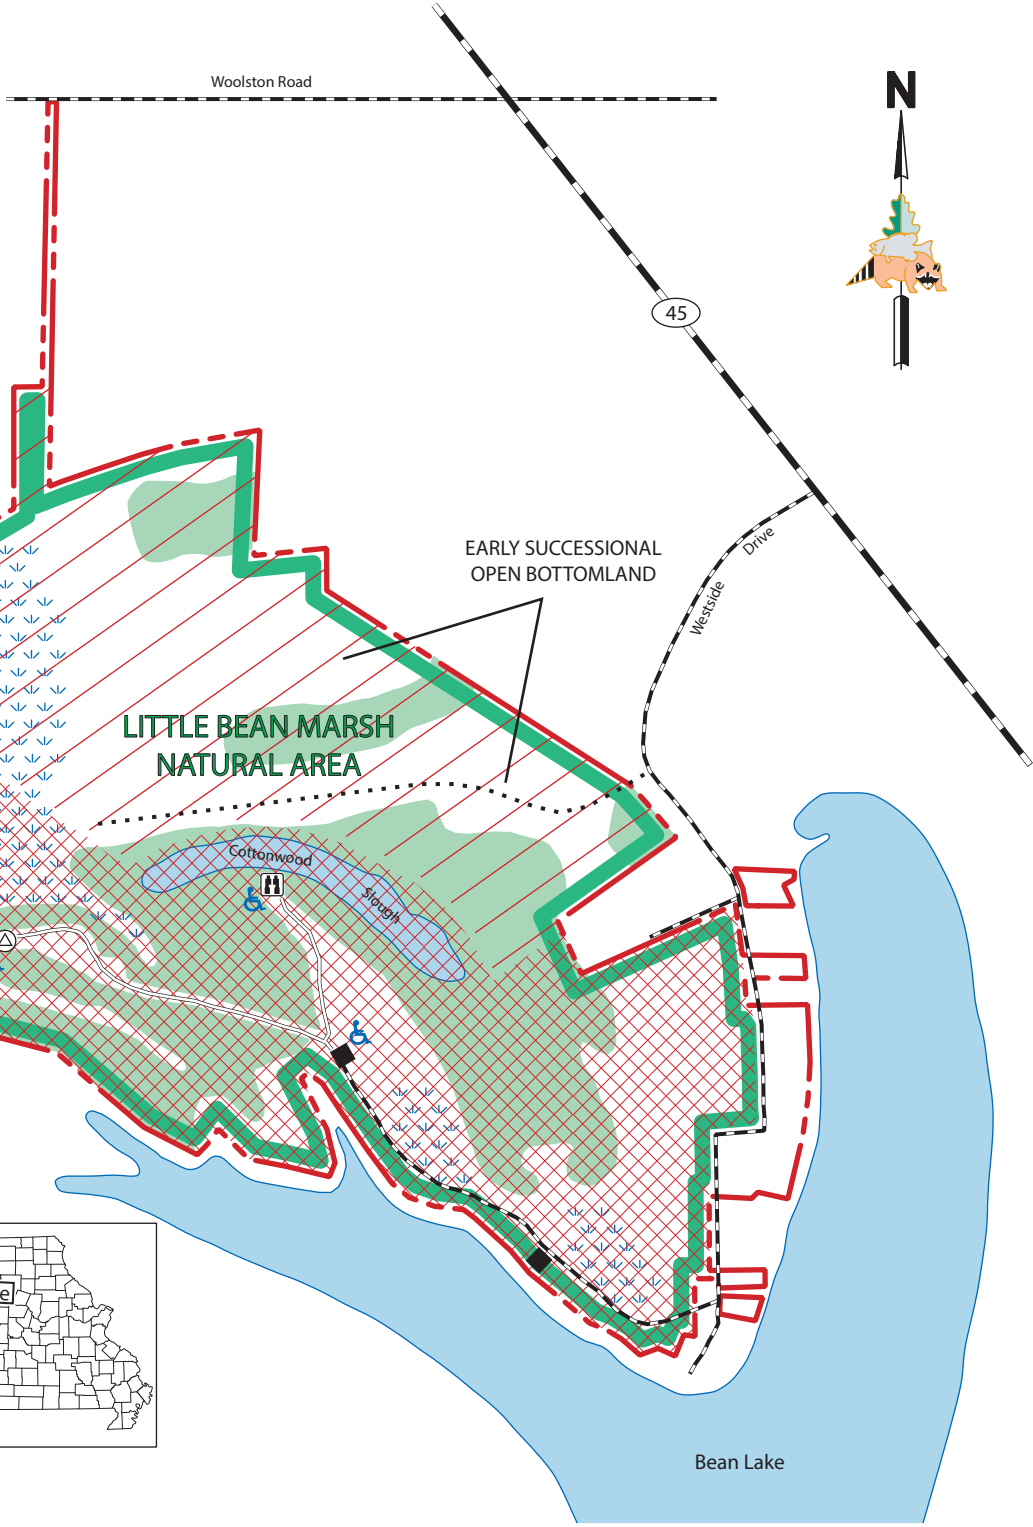

USE OR POSSESSION OF
LEAD SHOT
IS PROHIBITED

LITTLE BEAN MARSH CONSERVATION AREA

PLATTE COUNTY
440 ACRES

LEGEND

- Boundary
- Paved Road
- Gravel Road
- Parking Lot
- Viewing Tower
- Viewing Blind
- Disabled Accessible
- Forest
- Paved Trail
- Area Access Trail
- Marsh
- No Firearms Zone
- Waterfowl Hunting Area

VICINITY MAP