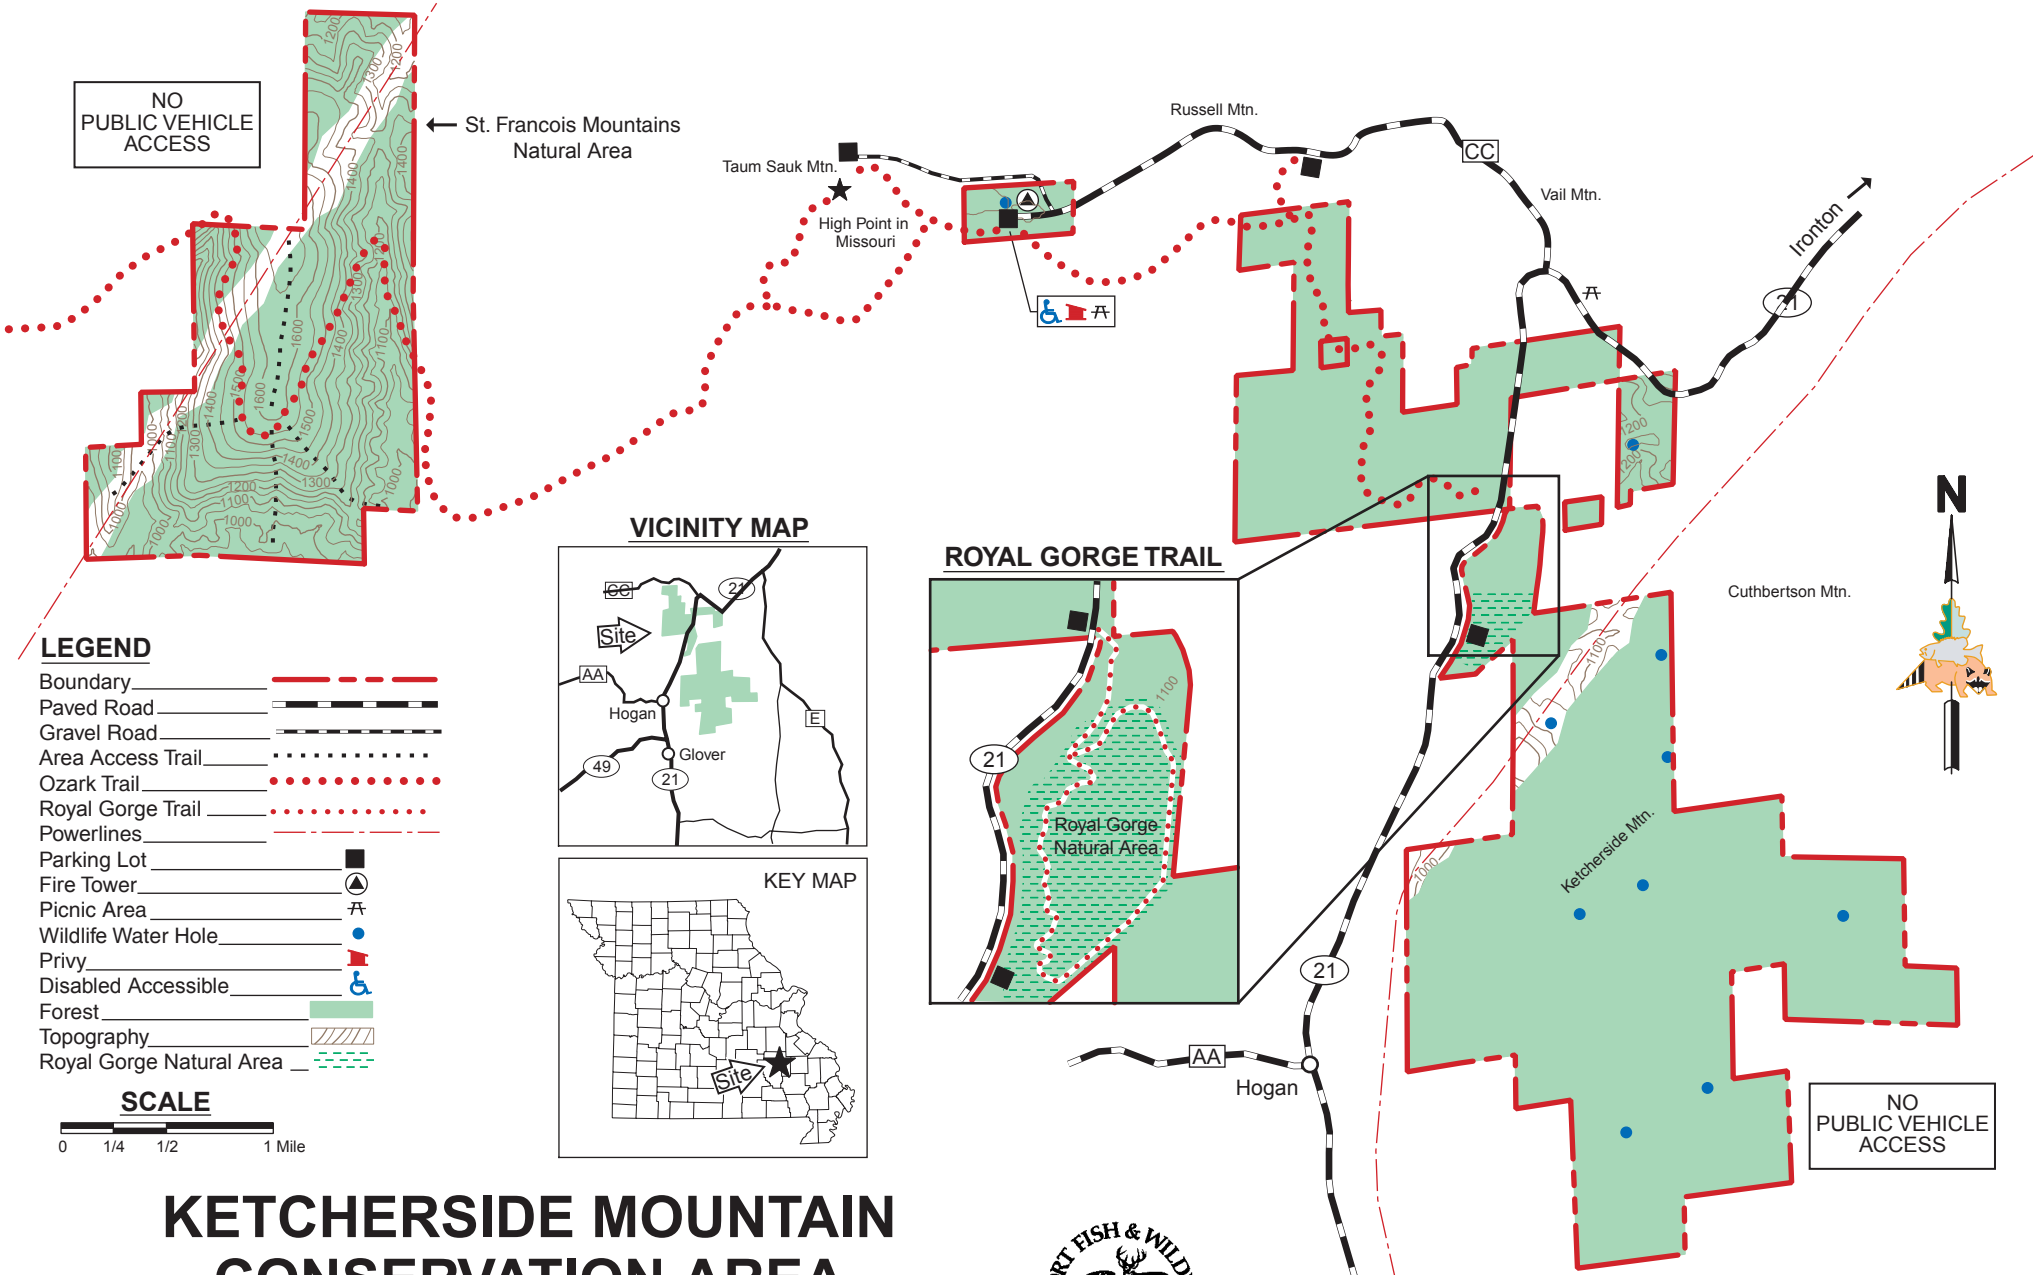

NO PUBLIC VEHICLE ACCESS

← St. Francois Mountains Natural Area

LEGEND

- Boundary
- Paved Road
- Gravel Road
- Area Access Trail
- Ozark Trail
- Royal Gorge Trail
- Powerlines
- Parking Lot
- Fire Tower
- Picnic Area
- Wildlife Water Hole
- Privy
- Disabled Accessible
- Forest
- Topography
- Royal Gorge Natural Area

SCALE

VICINITY MAP

KEY MAP

ROYAL GORGE TRAIL

NO PUBLIC VEHICLE ACCESS

KETCHERSIDE MOUNTAIN CONSERVATION AREA

IRON AND REYNOLDS COUNTIES
4877 ACRES