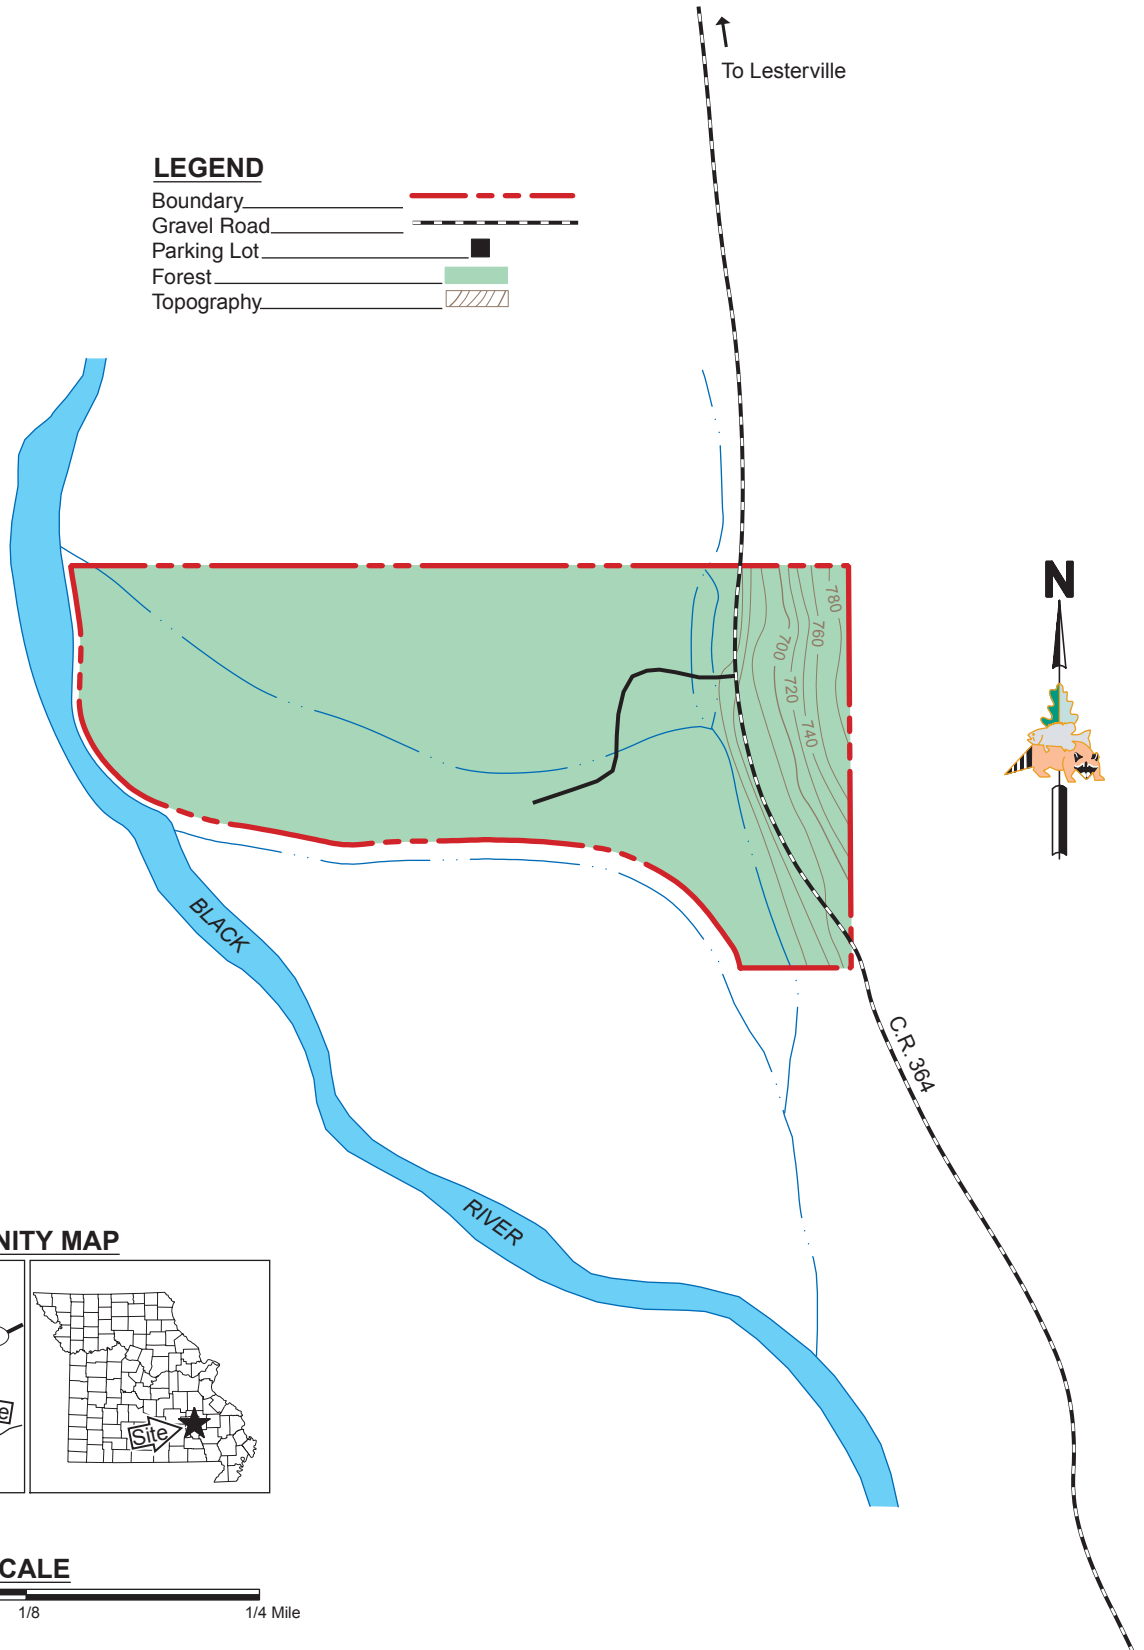

LESTERVILLE ACCESS

REYNOLDS COUNTY
53 ACRES

LEGEND

- Boundary 
- Gravel Road 
- Parking Lot 
- Forest 
- Topography 

VICINITY MAP

SCALE