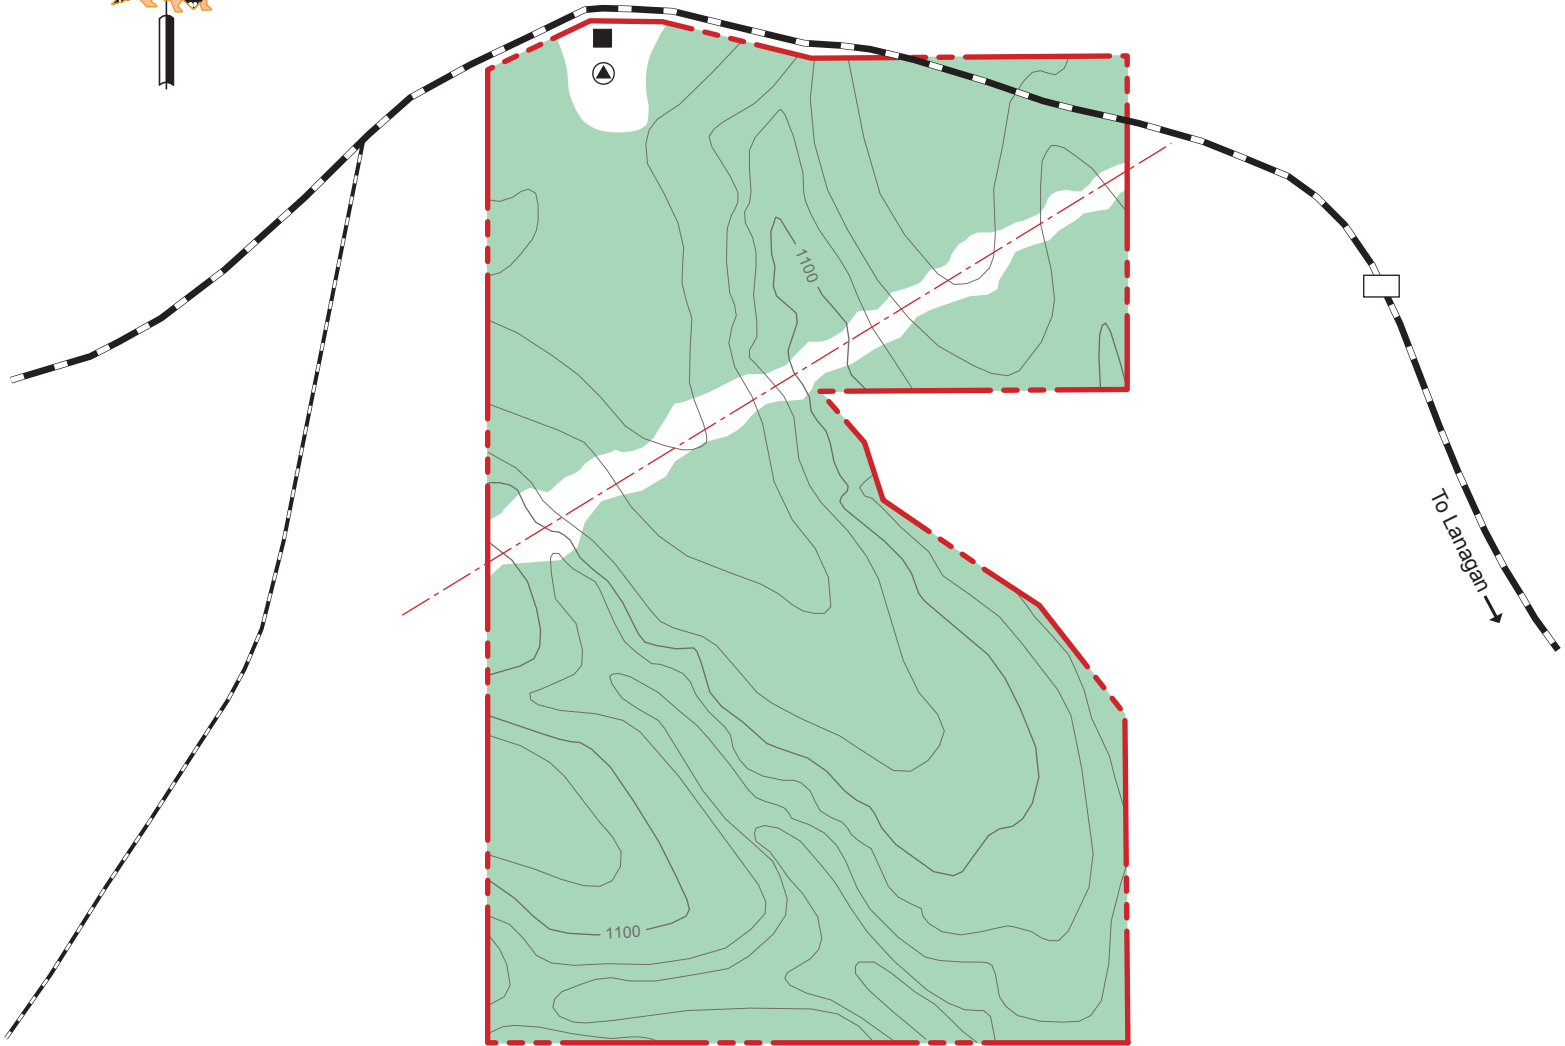

# LANAGAN TOWERSITE

MCDONALD COUNTY  
57 ACRES

## LEGEND

- Boundary
- Paved Road
- Gravel Road
- Power Line
- Parking Lot
- Fire Tower
- Forest
- Topography

## VICINITY MAP

## SCALE