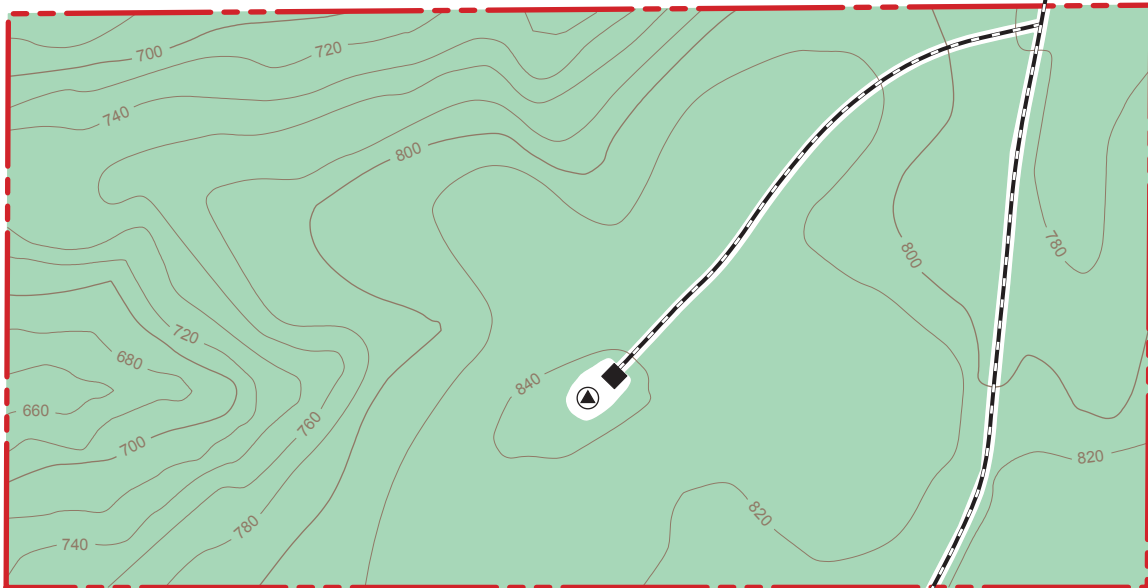

HUNTER TOWERSITE

CARTER COUNTY
75 ACRES

LEGEND

- Boundary 
- Gravel Road 
- Parking Lot 
- Fire Tower 
- Forest 
- Topography 

SCALE

VICINITY MAP