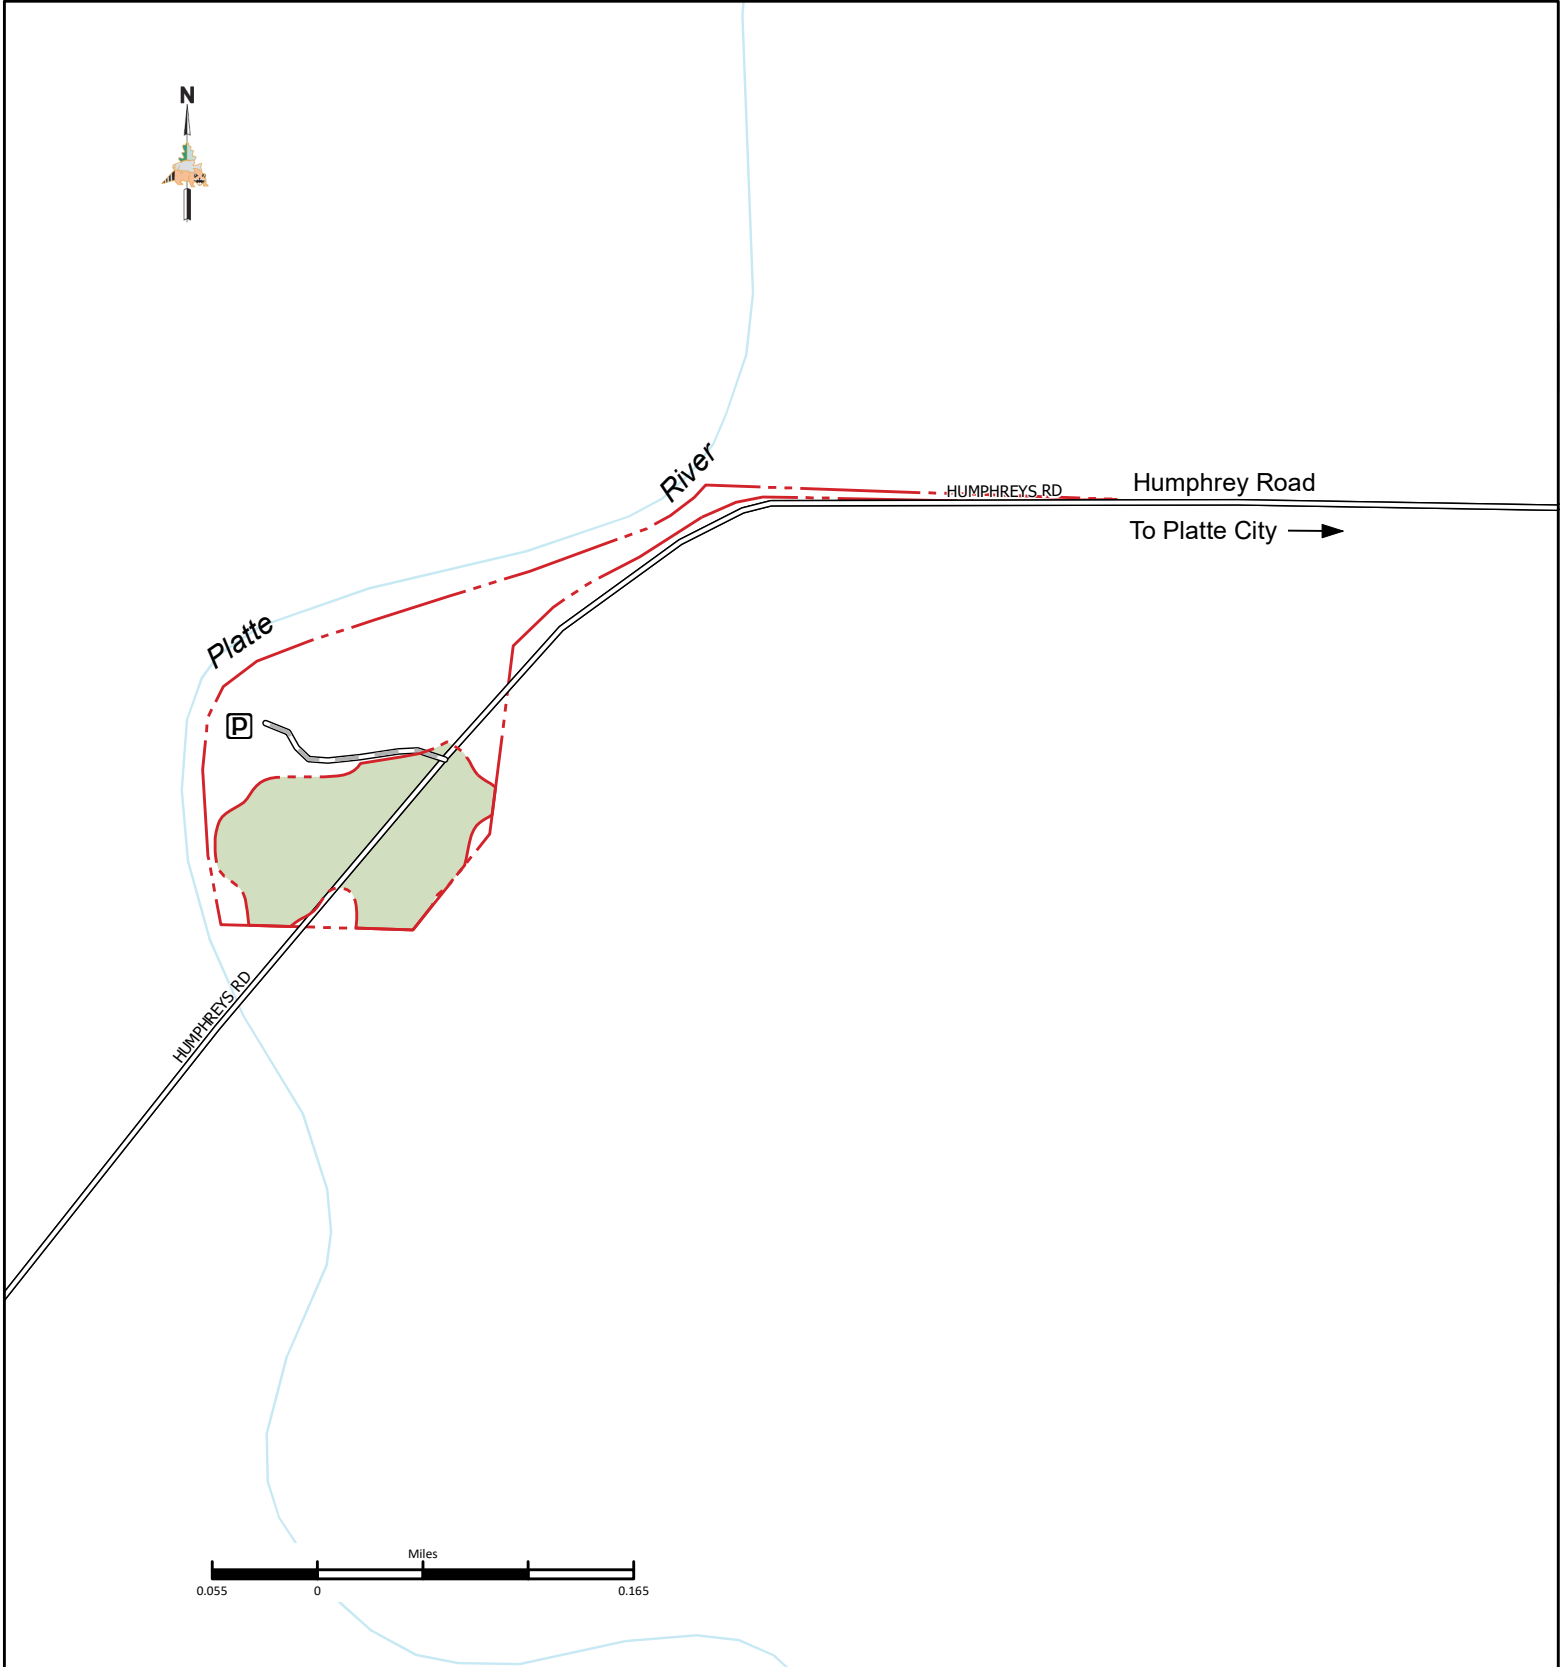

Humphrey Access

Platte County - 10 Acres - Conservation Commission of the State of Missouri © 06/25

Legend

- Parking Lot
- MDC Improved Road
- Non-MDC Road
- MDC Lands
- River
- Forest

MAP DISCLAIMER: Although all data in this map have been compiled by the Missouri Department of Conservation, no warranty, expressed or implied, is made by the department as to the accuracy of the data and related materials. The act of distribution shall not constitute any such warranty, and no responsibility is assumed by the department in the use of these data or related materials.