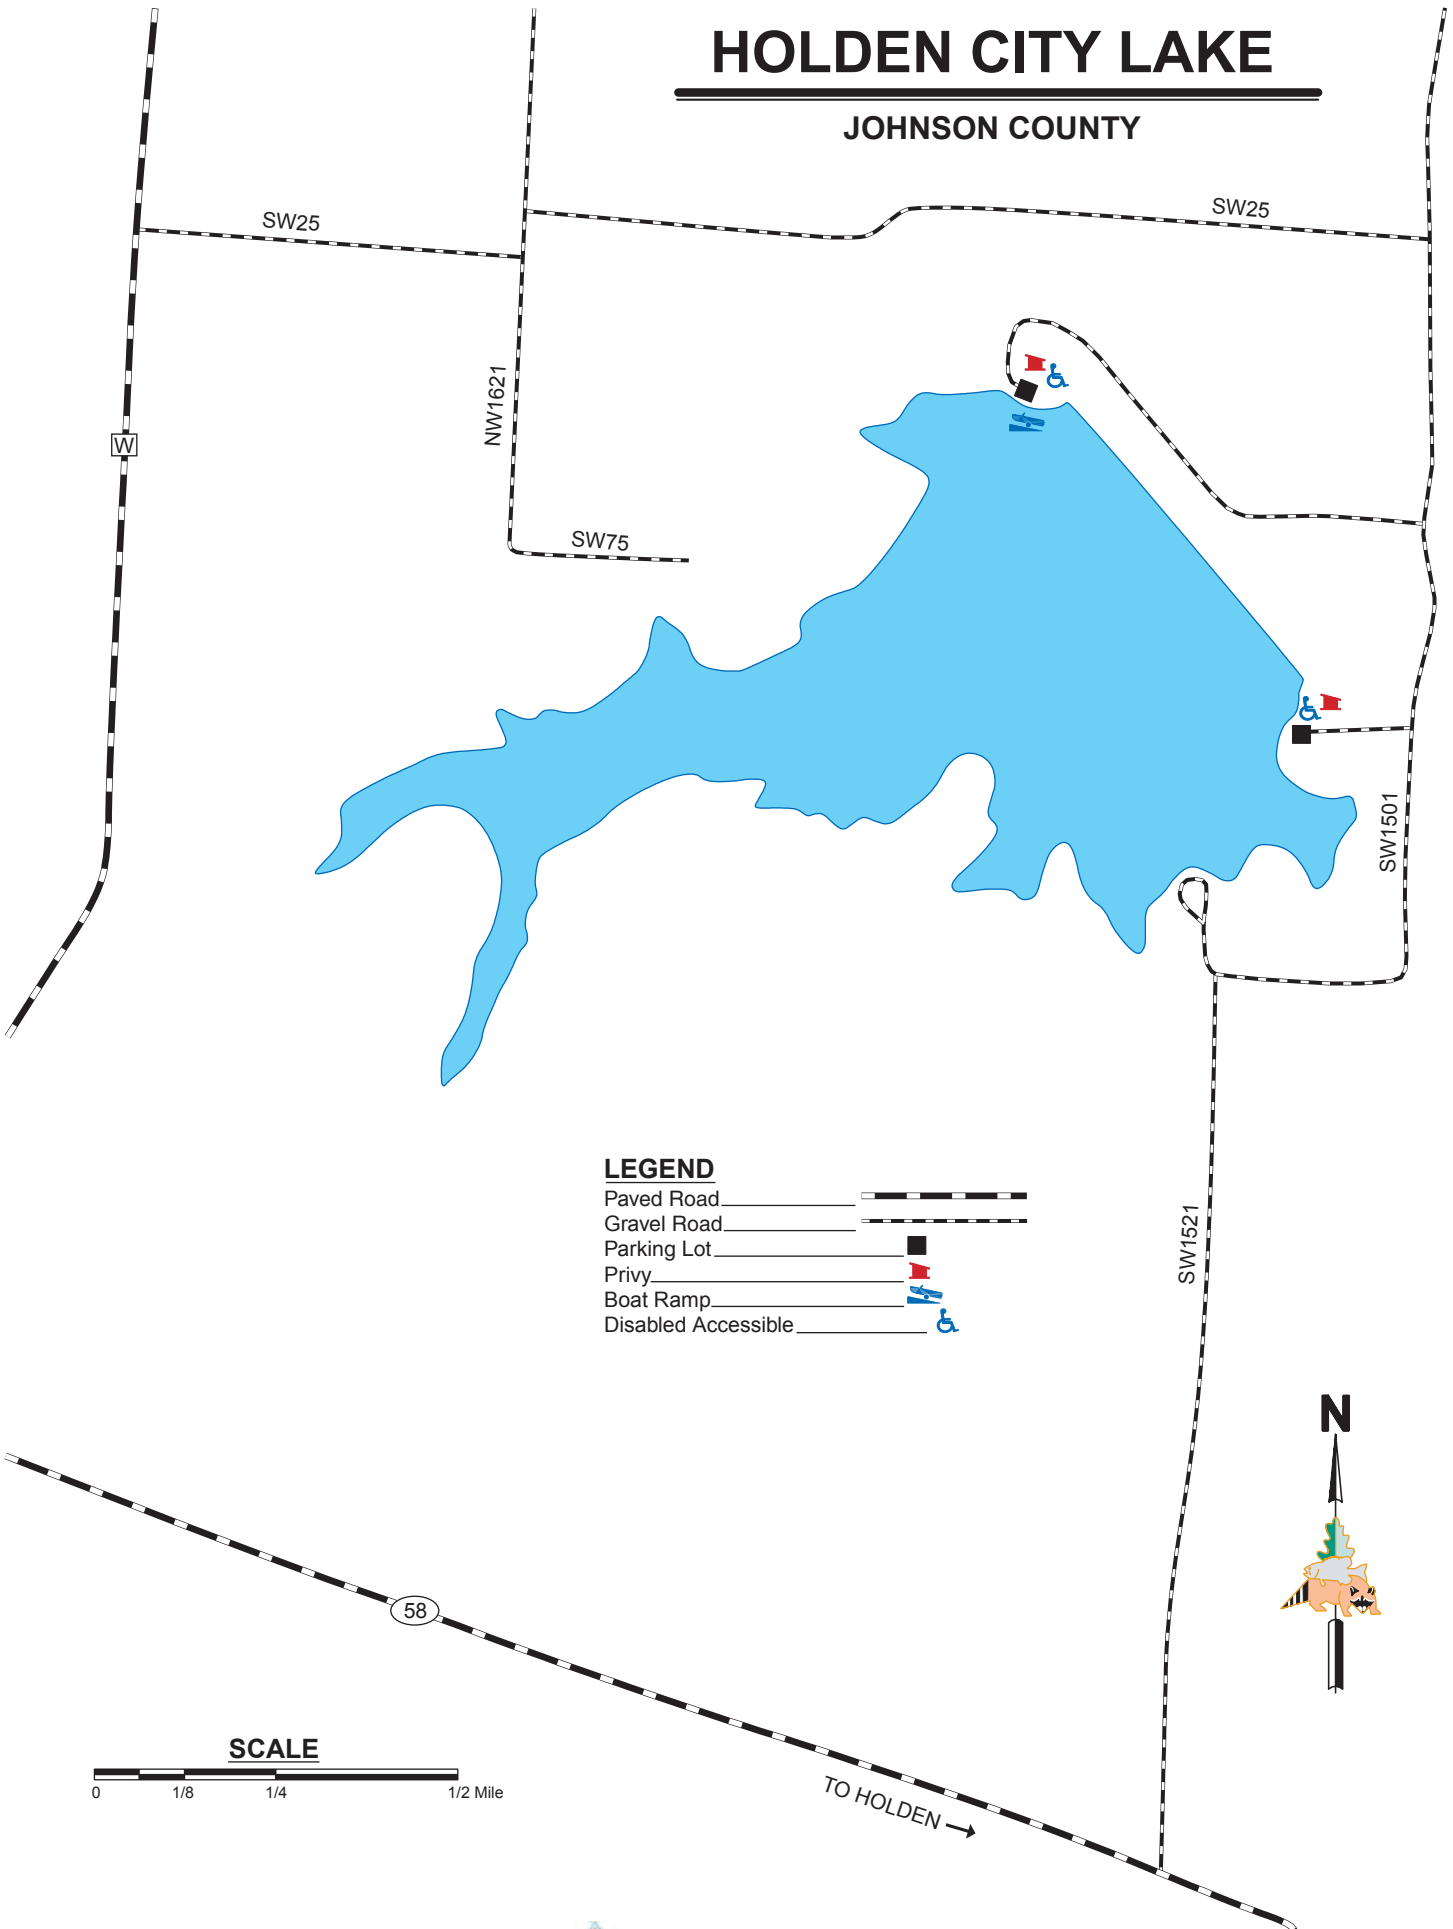

# HOLDEN CITY LAKE

JOHNSON COUNTY

### LEGEND

- Paved Road 
- Gravel Road 
- Parking Lot 
- Privy 
- Boat Ramp 
- Disabled Accessible 

### SCALE

0 1/8 1/4 1/2 Mile