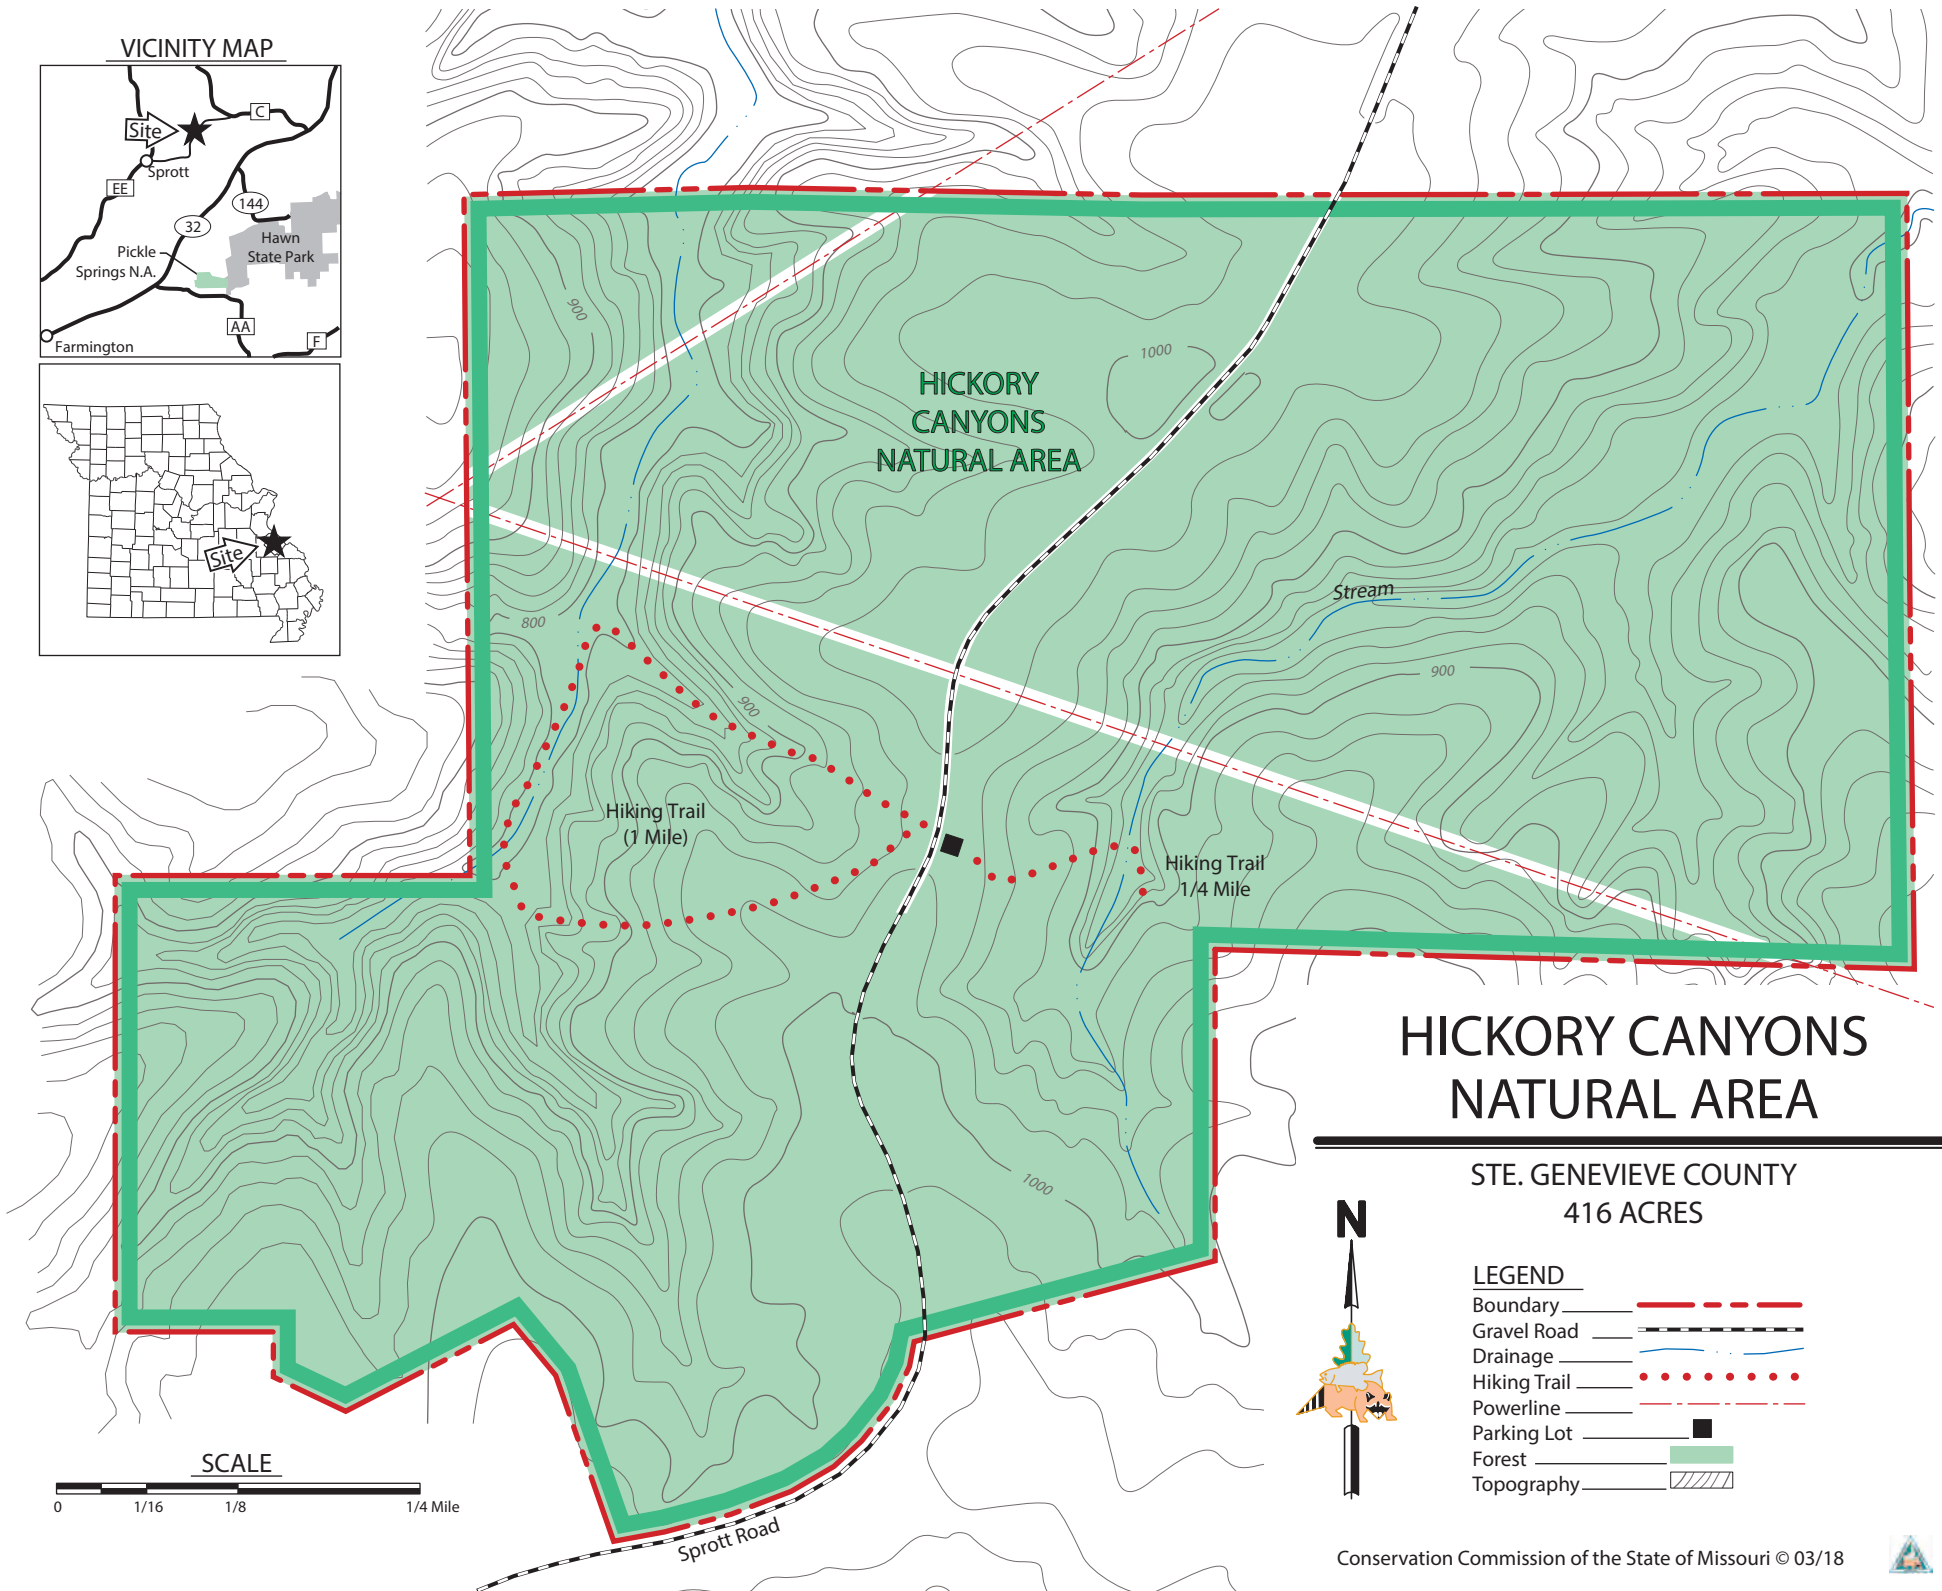

VICINITY MAP

HICKORY CANYONS NATURAL AREA

HICKORY CANYONS NATURAL AREA

STE. GENEVIEVE COUNTY
416 ACRES

LEGEND

- Boundary
- Gravel Road
- Drainage
- Hiking Trail
- Powerline
- Parking Lot
- Forest
- Topography

SCALE