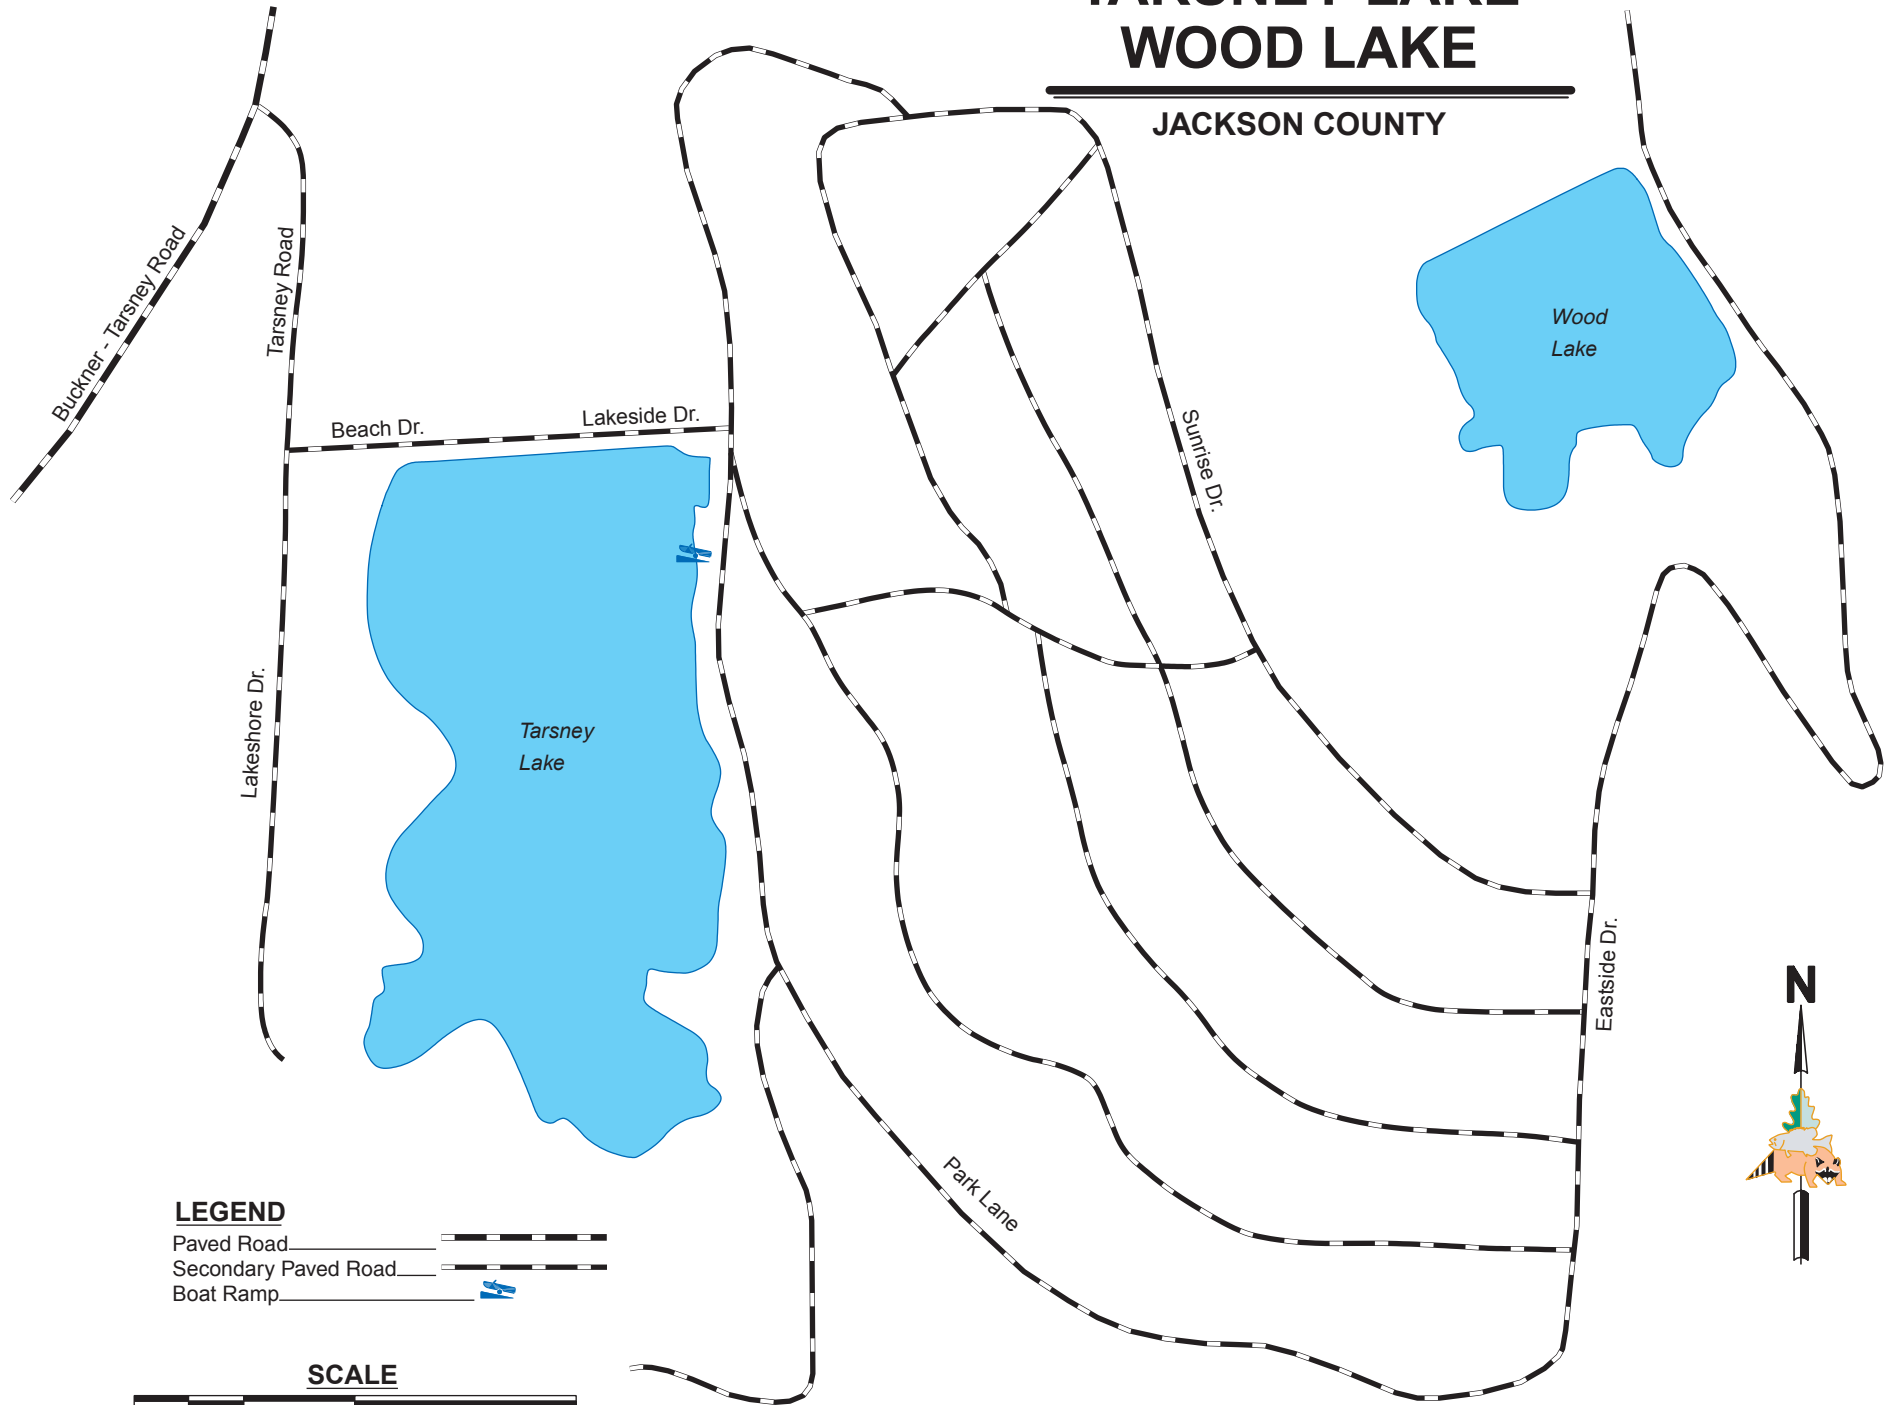

TARSNEY LAKE WOOD LAKE

JACKSON COUNTY

LEGEND

- Paved Road
- Secondary Paved Road
- Boat Ramp

SCALE