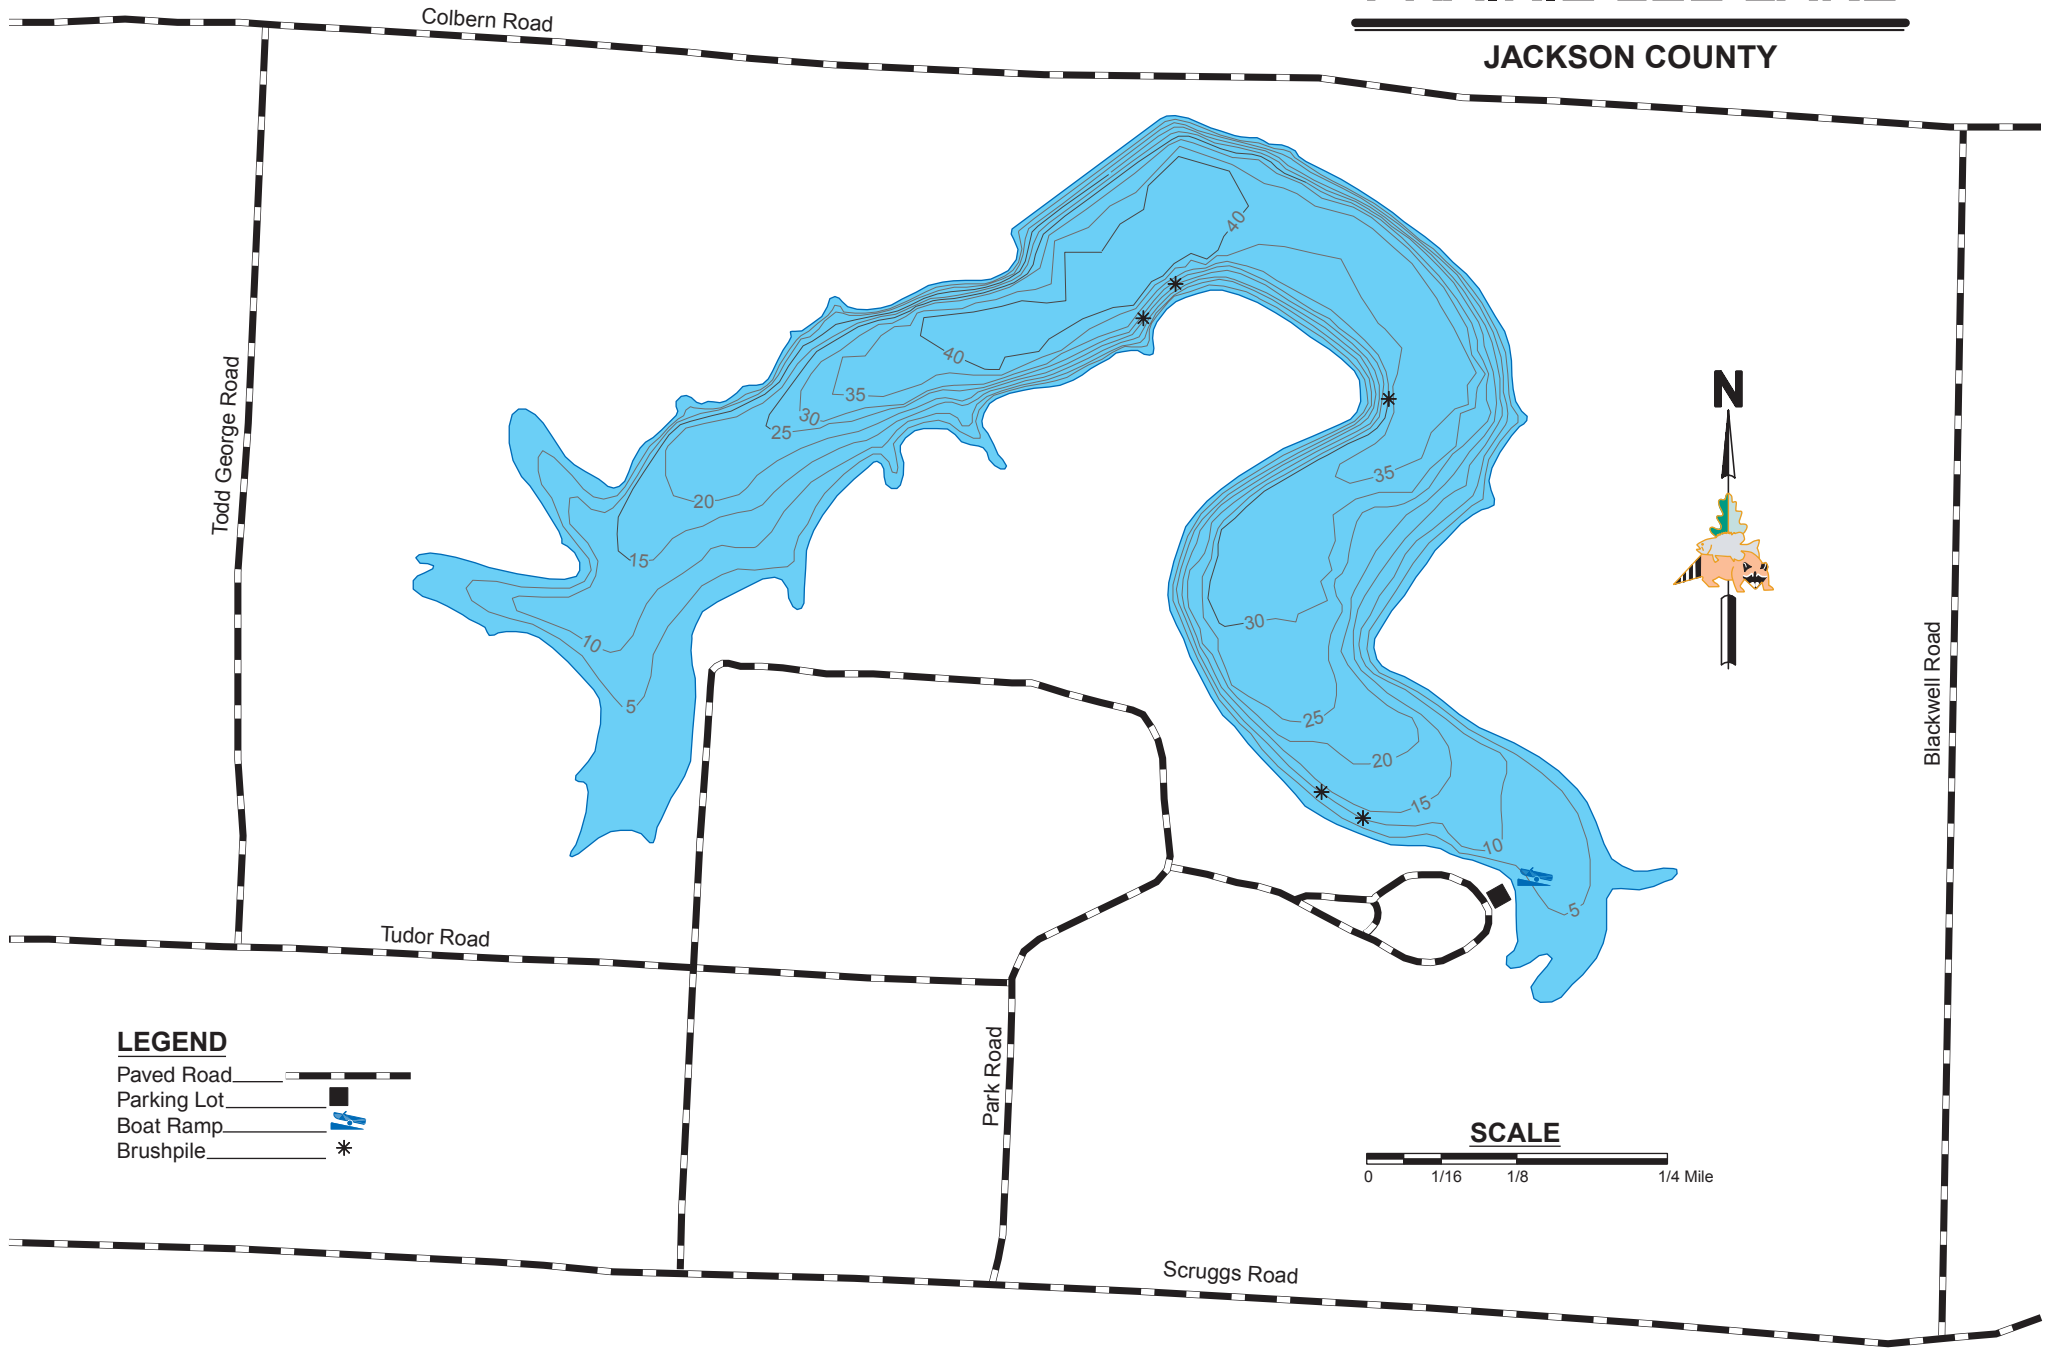

PRAIRIE LEE LAKE

JACKSON COUNTY

LEGEND

- Paved Road 
- Parking Lot 
- Boat Ramp 
- Brushpile 