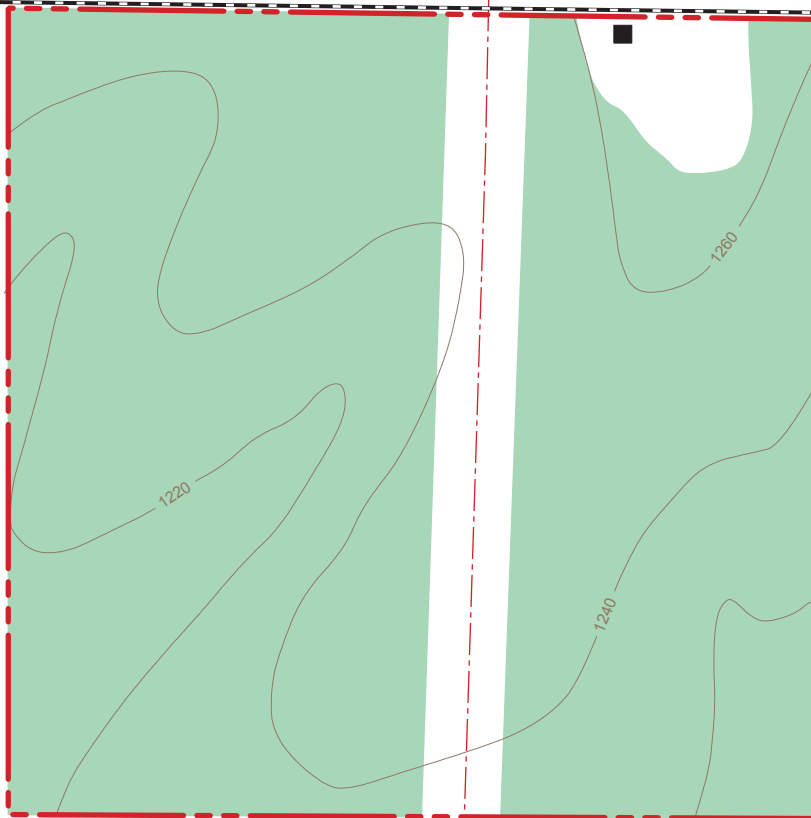

# GOODMAN TOWERSITE

NEWTON COUNTY  
40 ACRES

## VICINITY MAP

To AA 1 Mile →

Sorrel Rd.

Kodiak Road

Kudu Road

Kudu Road

## LEGEND

- Boundary
- Gravel Road
- Utility Line
- Parking Lot
- Forest
- Topography

## SCALE