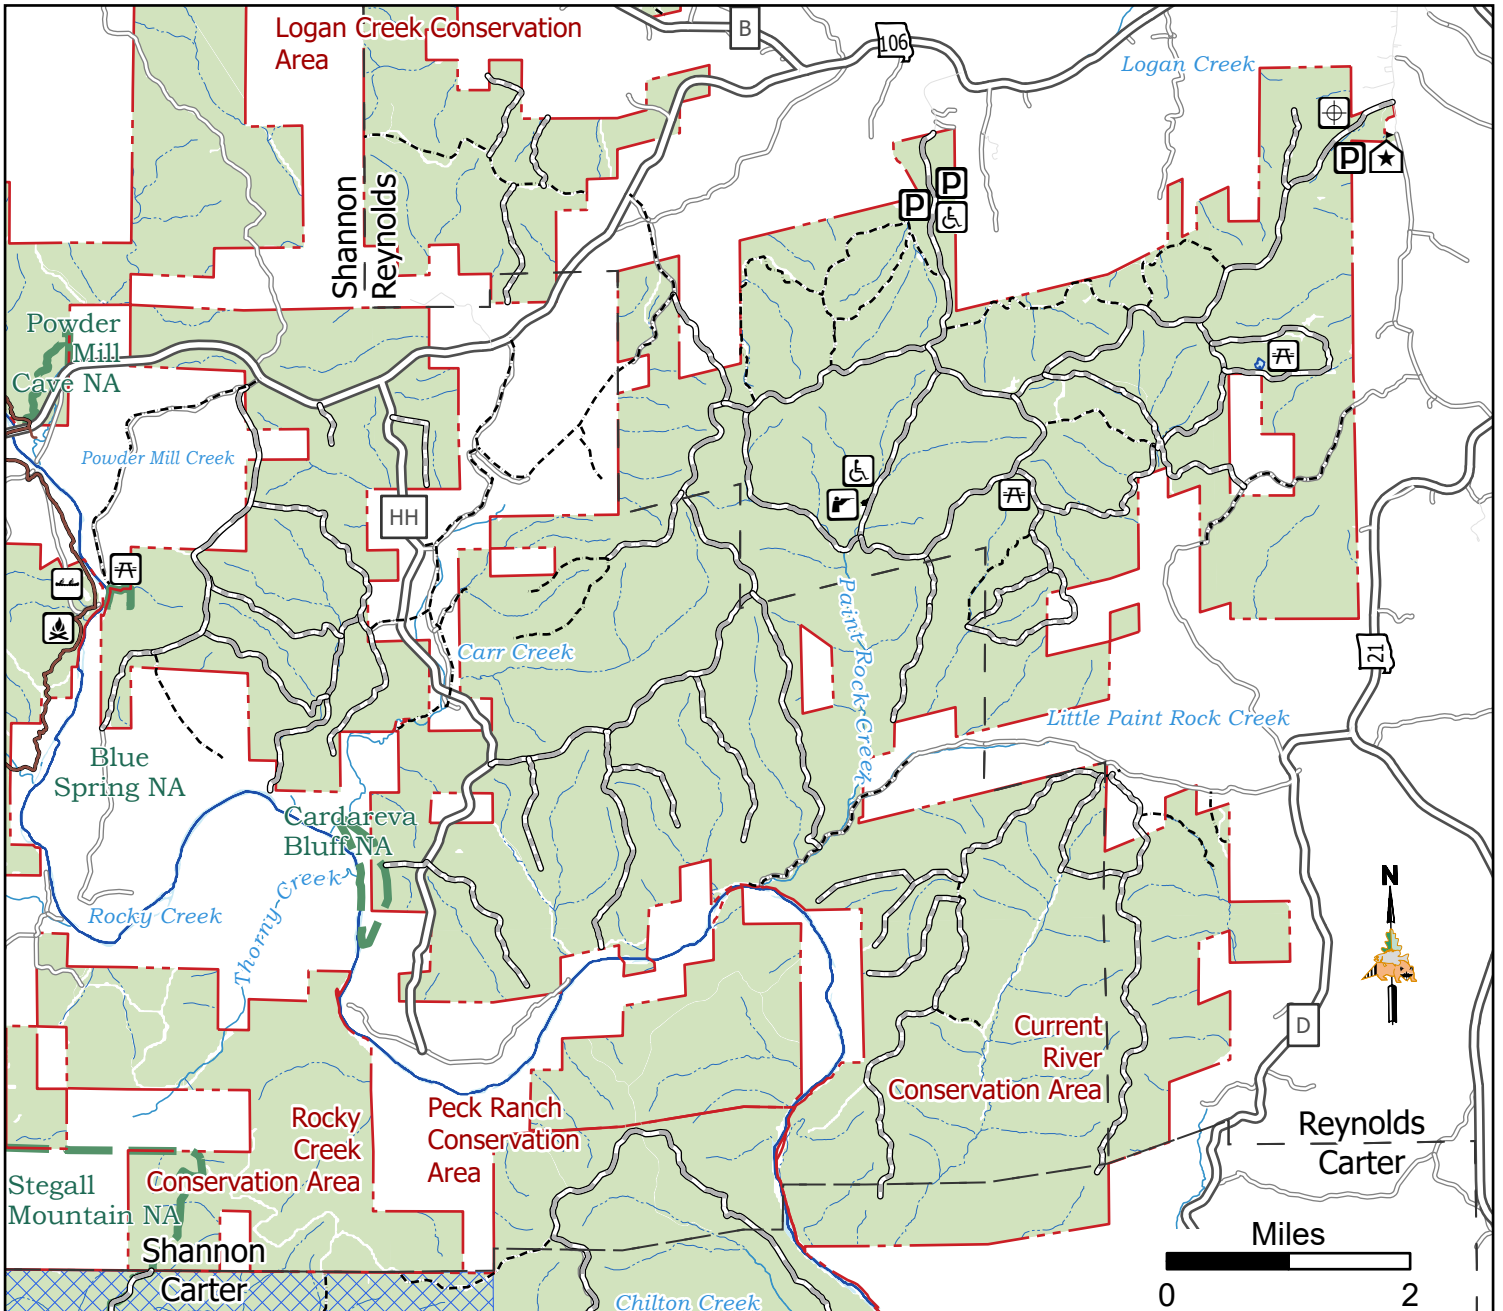

Current River Conservation Area

29,371 acres in Carter, Reynolds, Shannon County (Last Updated:12/9/2025)

Conservation Commission of the State of Missouri ©

Legend

- MDC Office
- Archery Range
- Rifle & Pistol Range
- Picnic Area
- Parking
- Disabled Accessible
- Camping site
- Non Concrete BoatRamp
- Improved Road
- Unimproved Road
- Perennial Waterway
- Stream
- MDC Land
- Natural Area
- Municipality
- MDC Managed Waterbody
- Surface Water
- Forest

MAP DISCLAIMER: Although all data in this map have been compiled by the Missouri Department of Conservation, no warranty, expressed or implied, is made by the department as to the accuracy of the data and related materials. The act of distribution shall not constitute any such warranty, and no responsibility is assumed by the department in the use of these data or related materials.