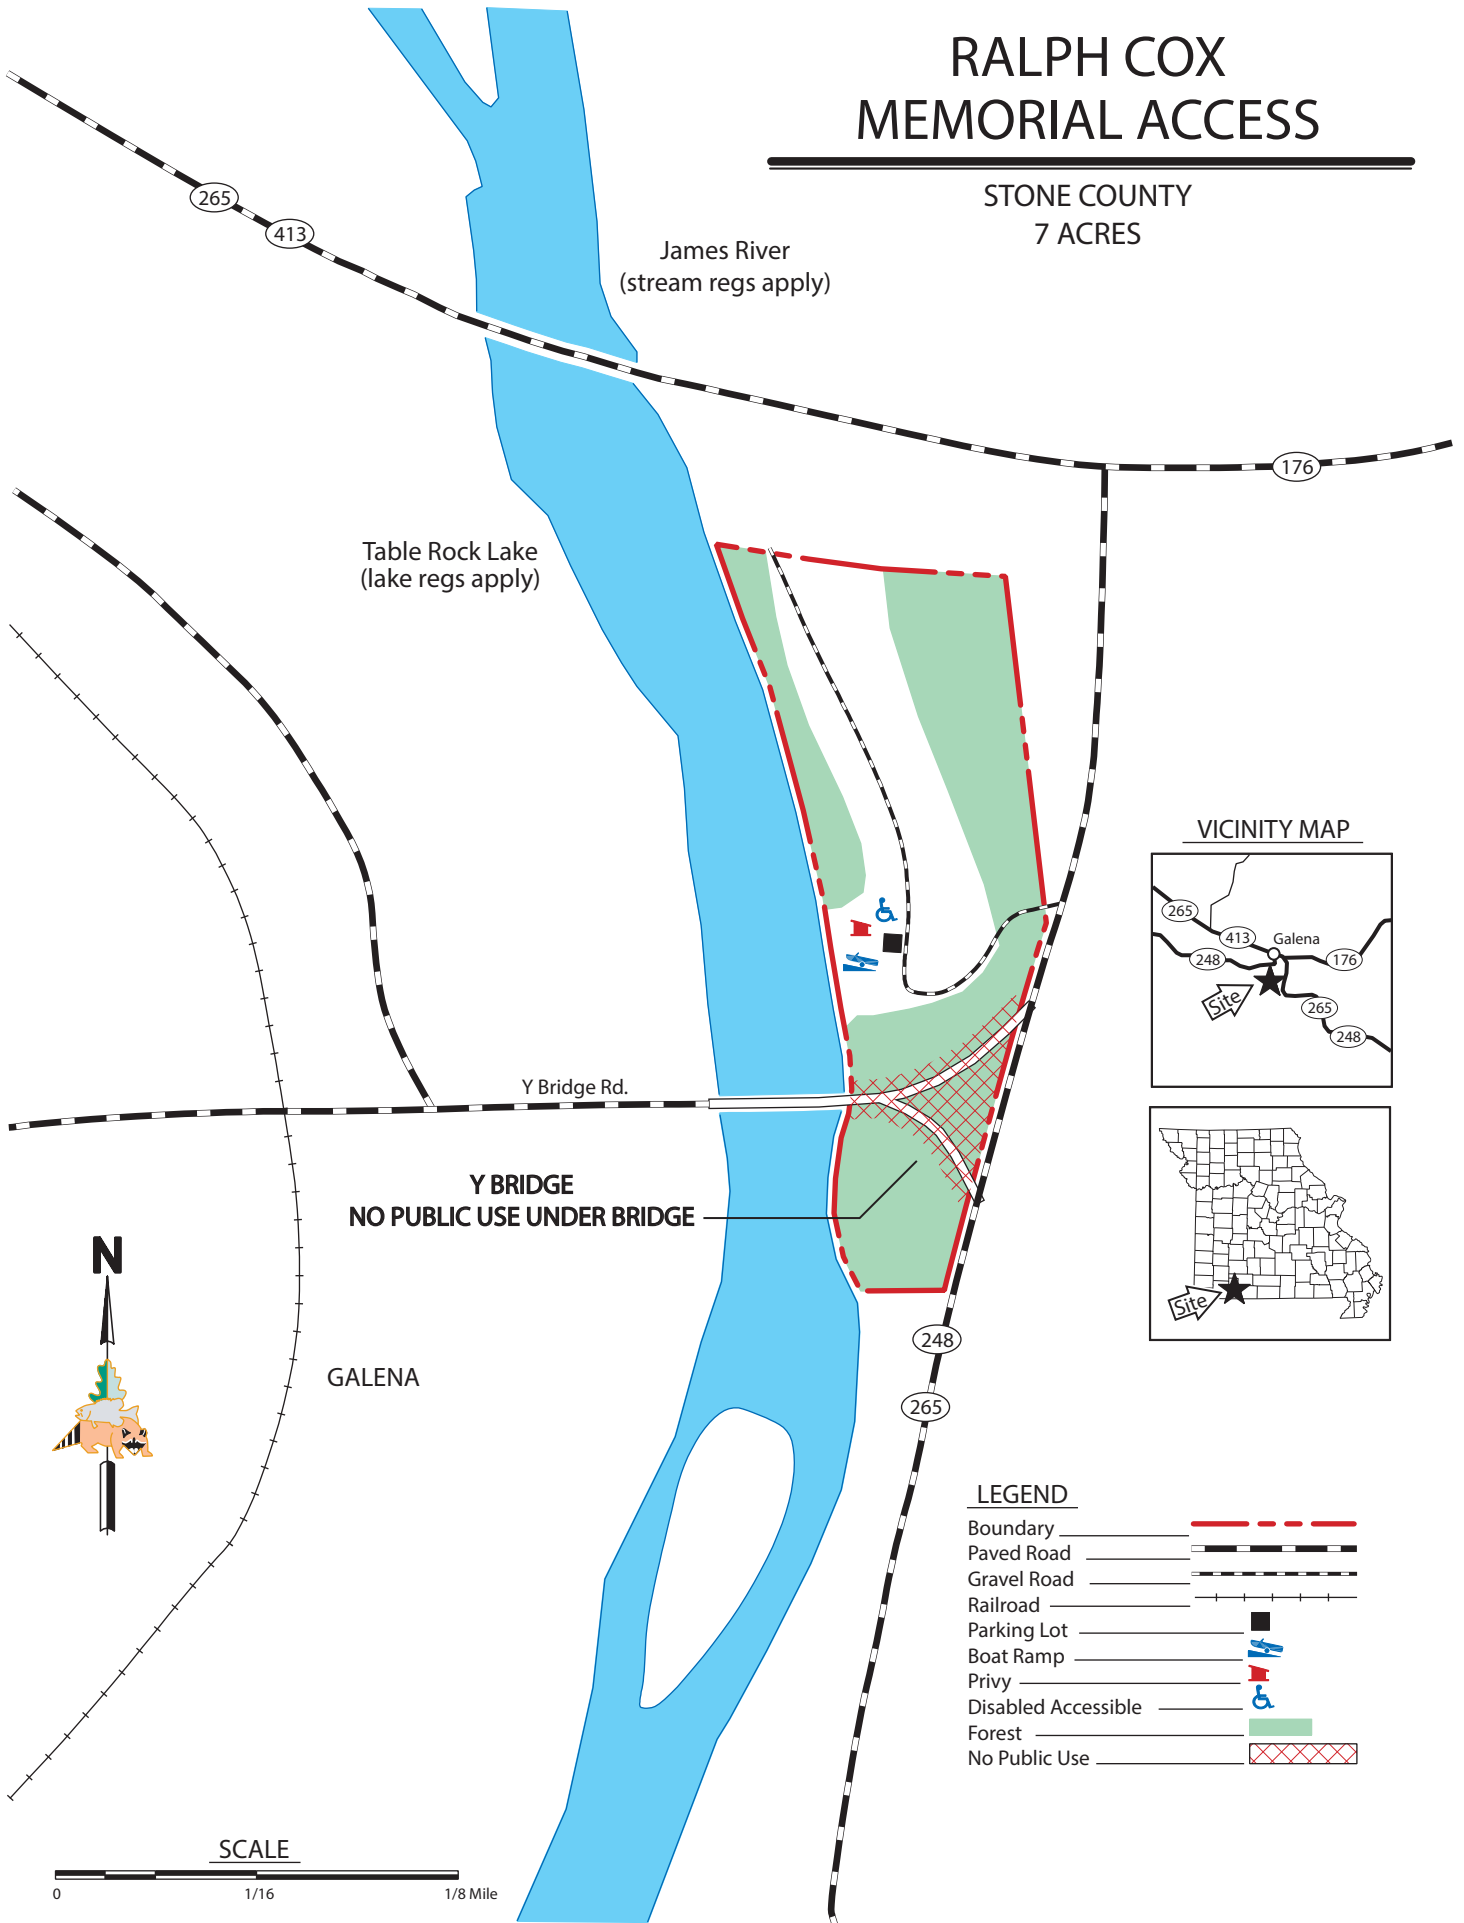

RALPH COX MEMORIAL ACCESS

STONE COUNTY
7 ACRES

Table Rock Lake
(lake regs apply)

James River
(stream regs apply)

Y Bridge Rd.

**Y BRIDGE
NO PUBLIC USE UNDER BRIDGE**

GALENA

VICINITY MAP

LEGEND

- Boundary
- Paved Road
- Gravel Road
- Railroad
- Parking Lot
- Boat Ramp
- Privy
- Disabled Accessible
- Forest
- No Public Use

SCALE