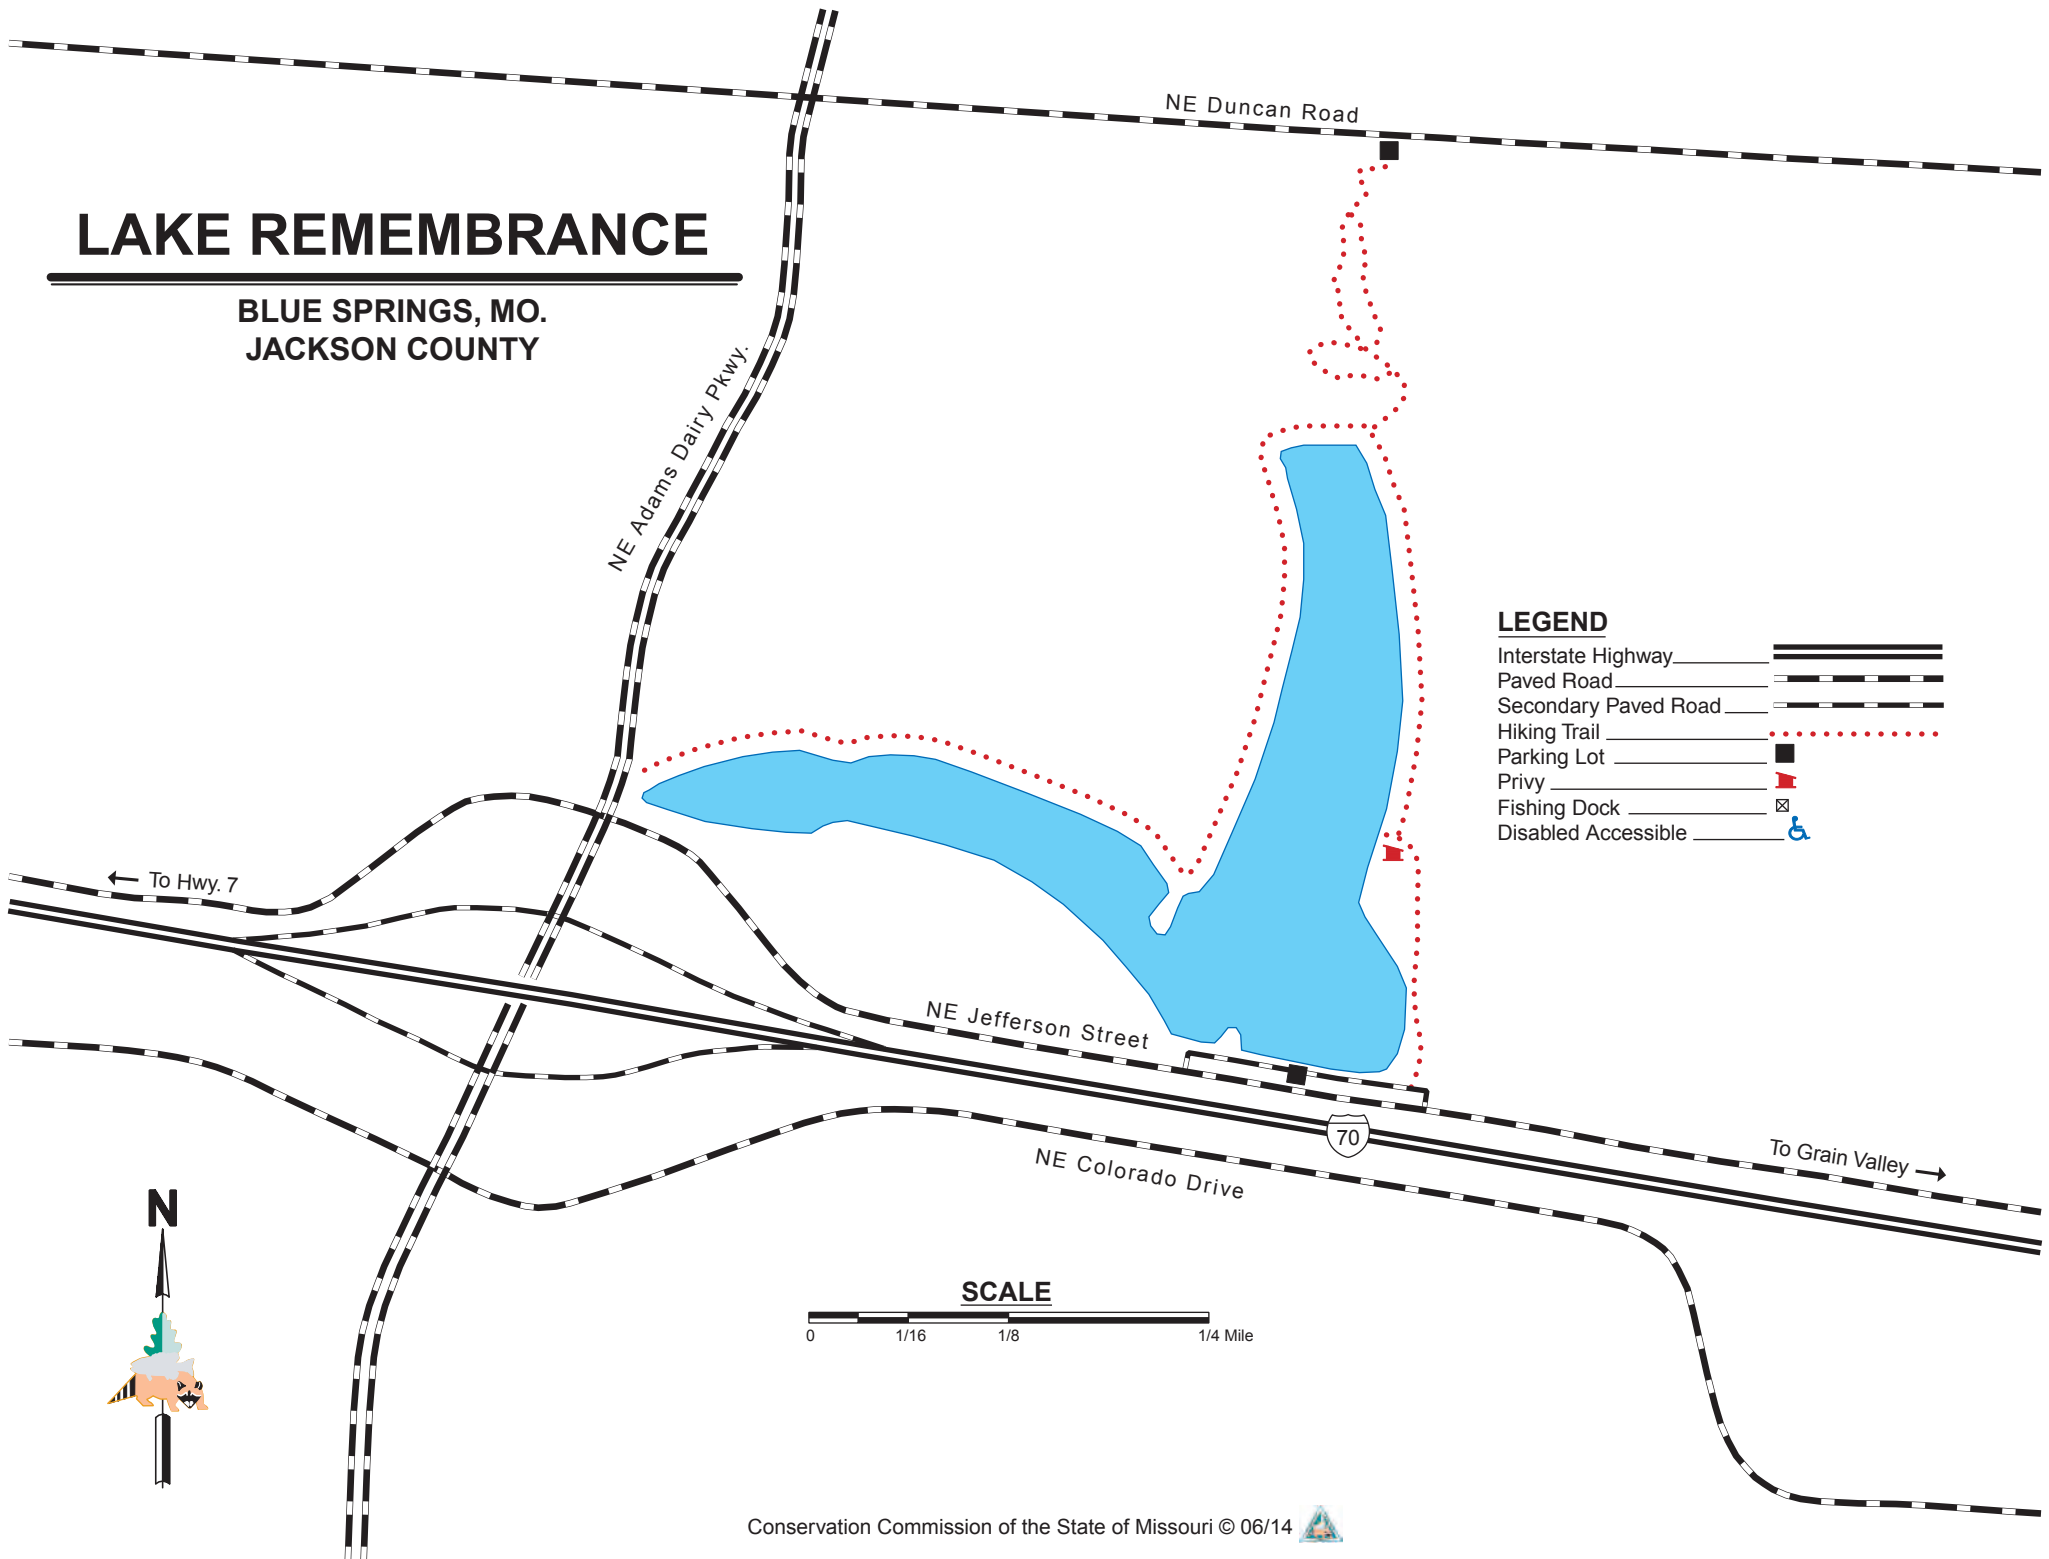

LAKE REMEMBRANCE

BLUE SPRINGS, MO.
JACKSON COUNTY

LEGEND

- Interstate Highway
- Paved Road
- Secondary Paved Road
- Hiking Trail
- Parking Lot
- Privy
- Fishing Dock
- Disabled Accessible