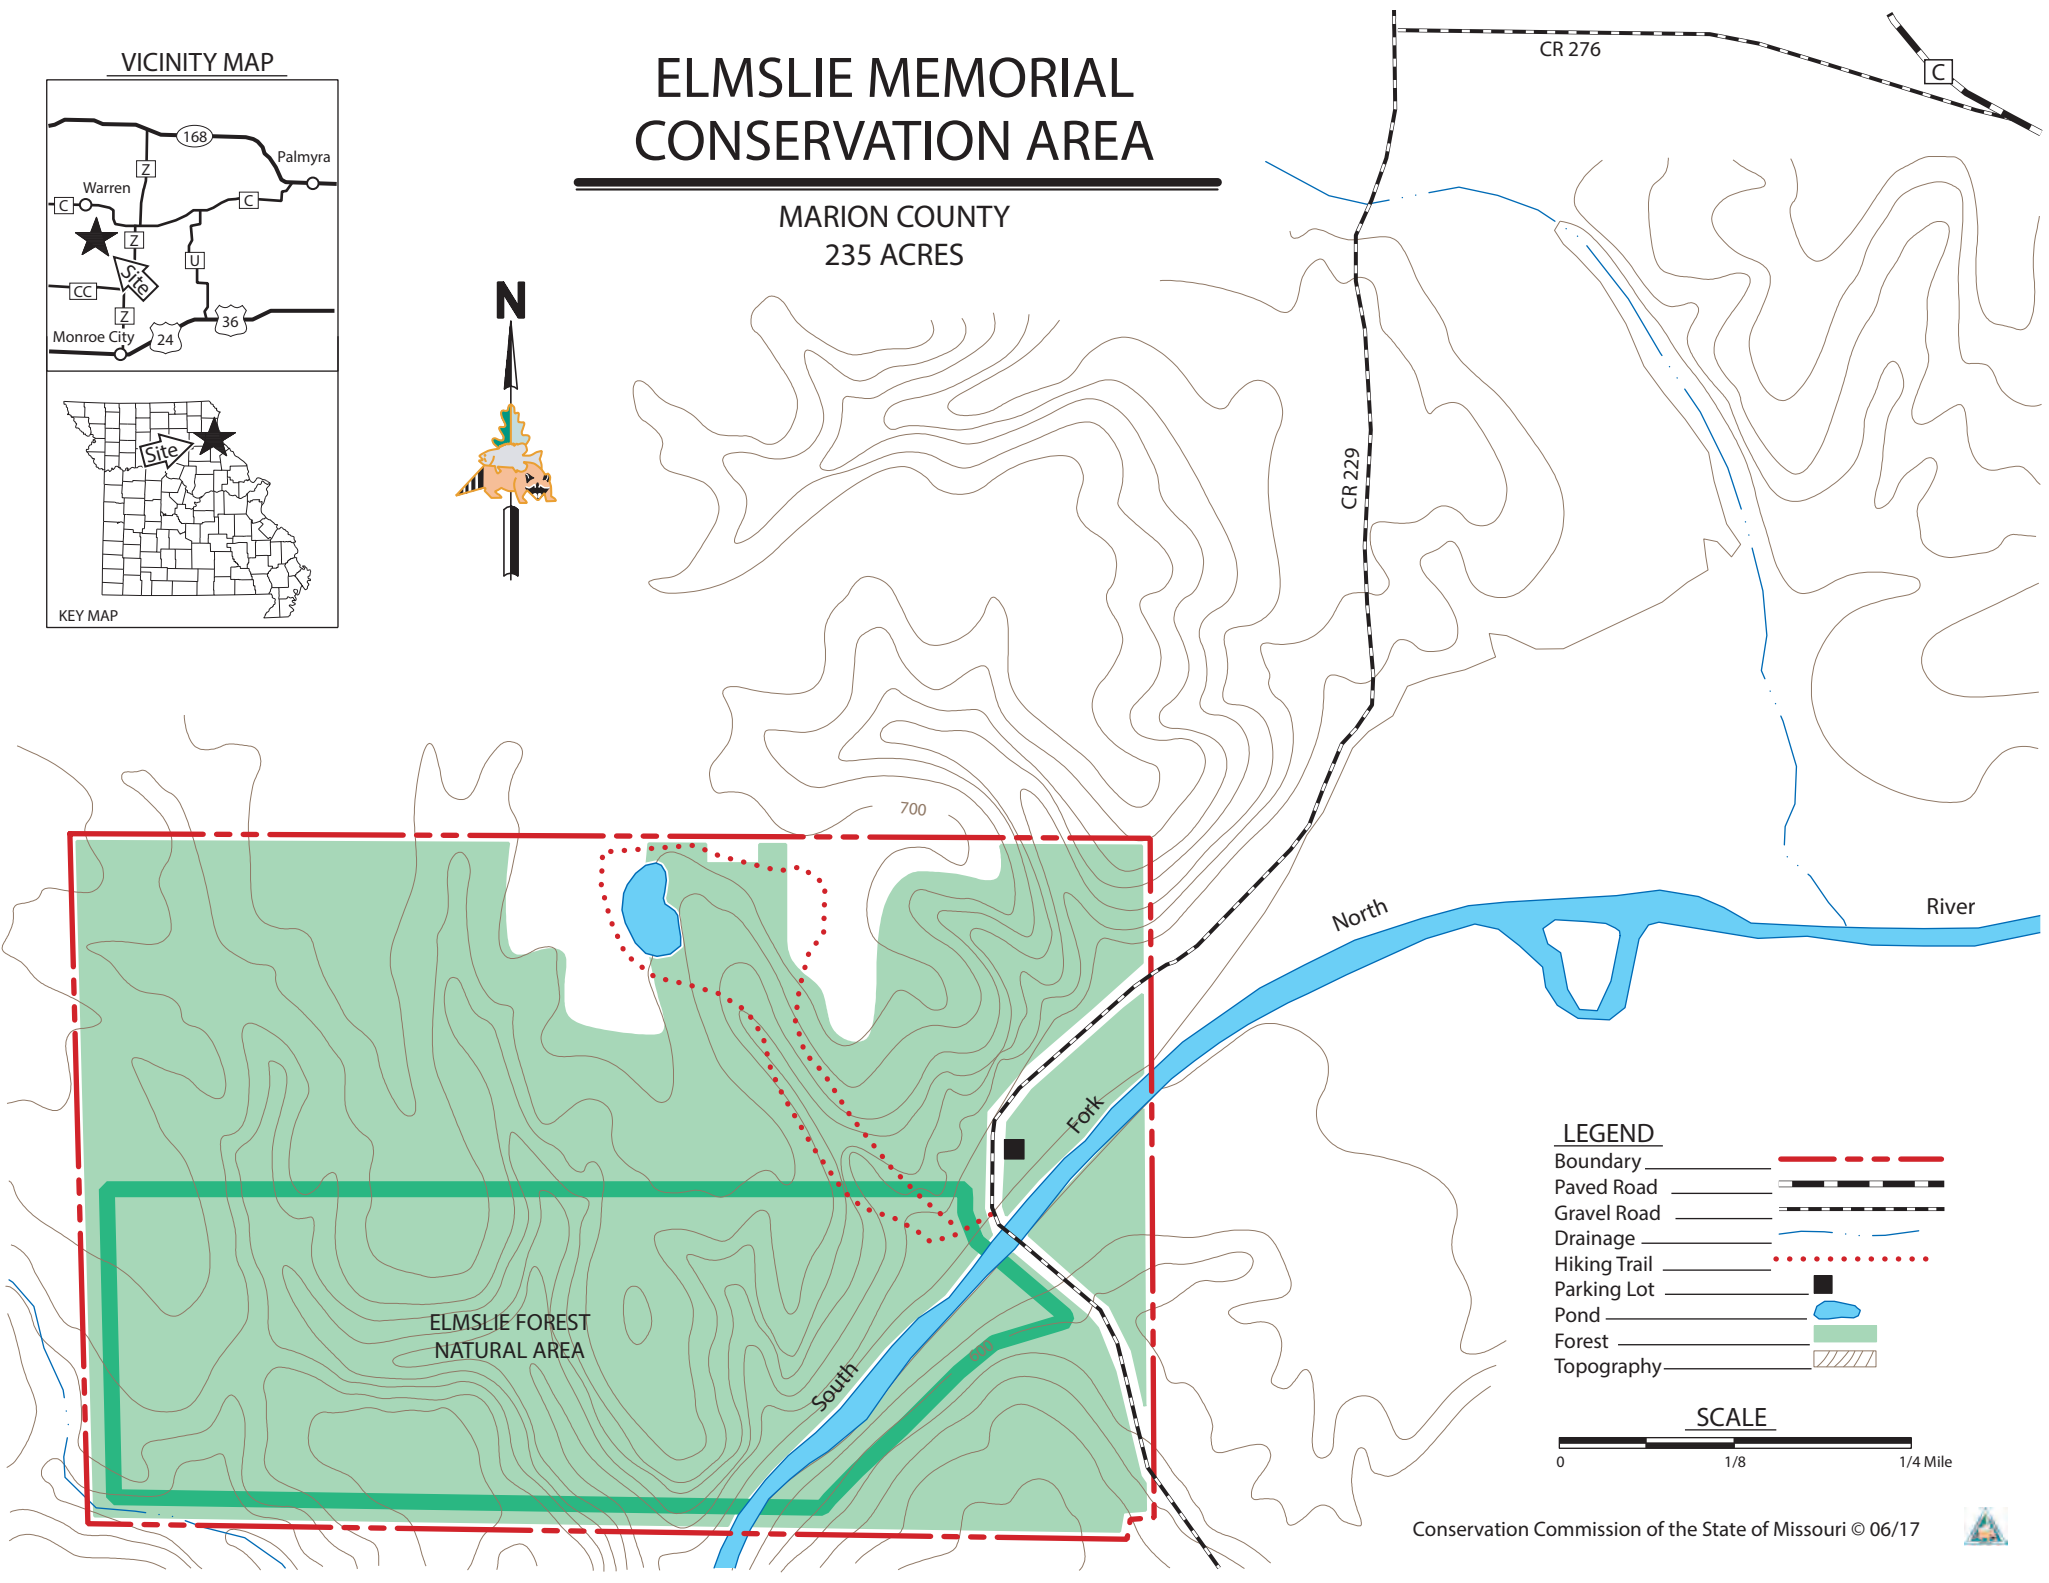

# ELMSLIE MEMORIAL CONSERVATION AREA

MARION COUNTY  
235 ACRES

CR 276

C

CR 229

700

North

River

Fork

South

ELMSLIE FOREST  
NATURAL AREA

## LEGEND

- Boundary
- Paved Road
- Gravel Road
- Drainage
- Hiking Trail
- Parking Lot
- Pond
- Forest
- Topography

## SCALE