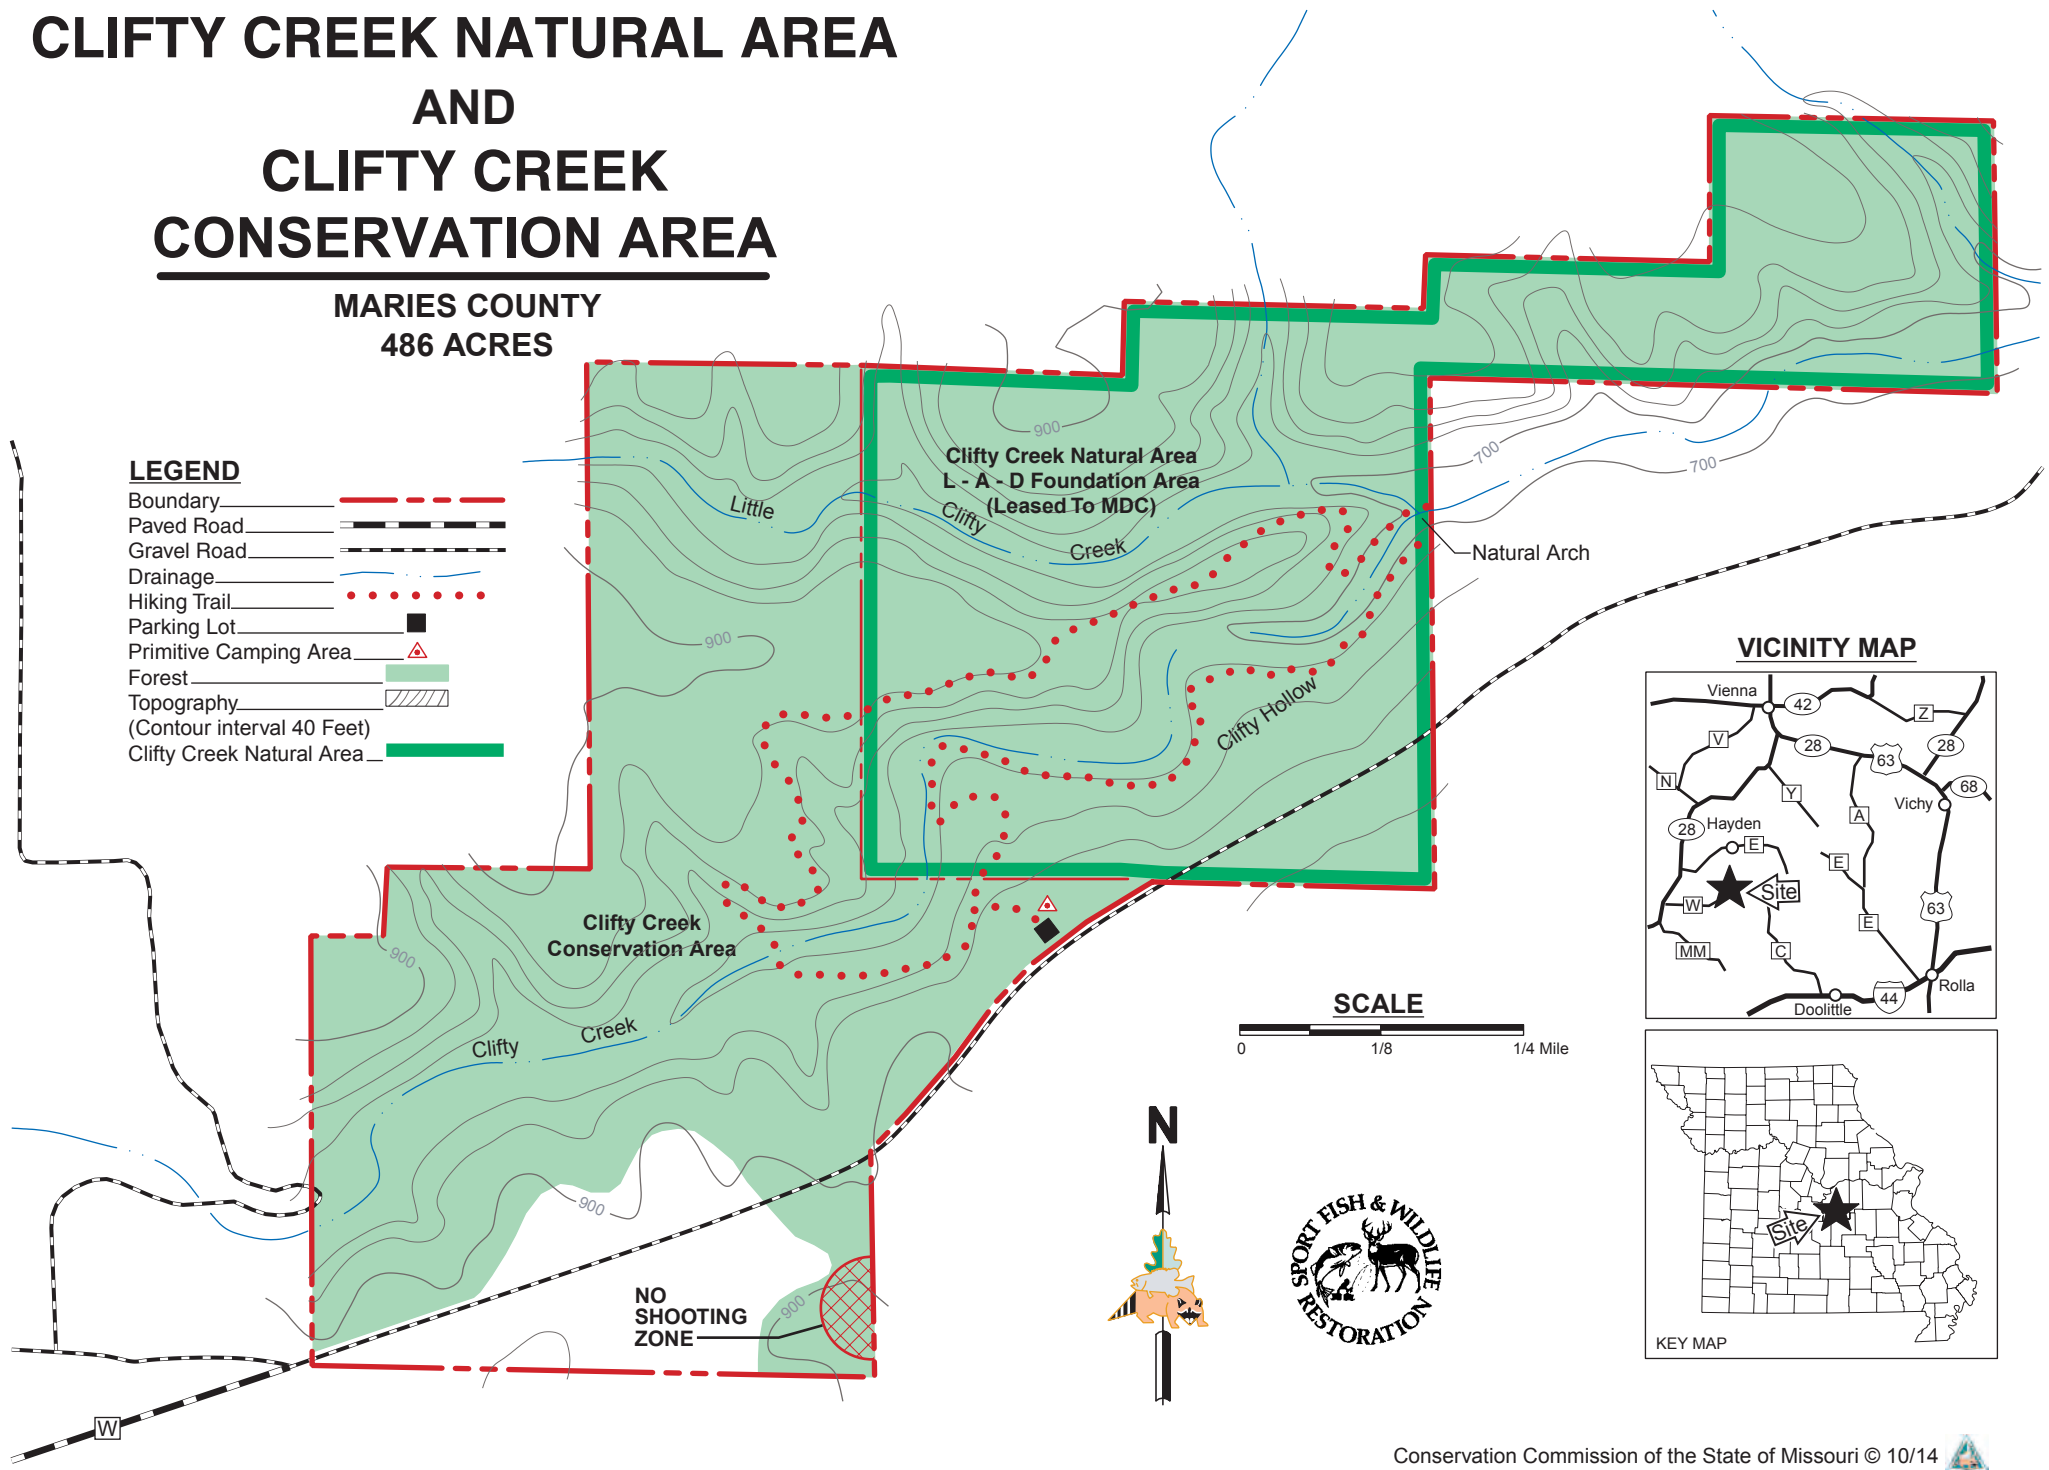

# CLIFTY CREEK NATURAL AREA AND CLIFTY CREEK CONSERVATION AREA

MARIES COUNTY  
486 ACRES

## LEGEND

- Boundary
- Paved Road
- Gravel Road
- Drainage
- Hiking Trail
- Parking Lot
- Primitive Camping Area
- Forest
- Topography  
(Contour interval 40 Feet)
- Clifty Creek Natural Area

## VICINITY MAP

## SCALE