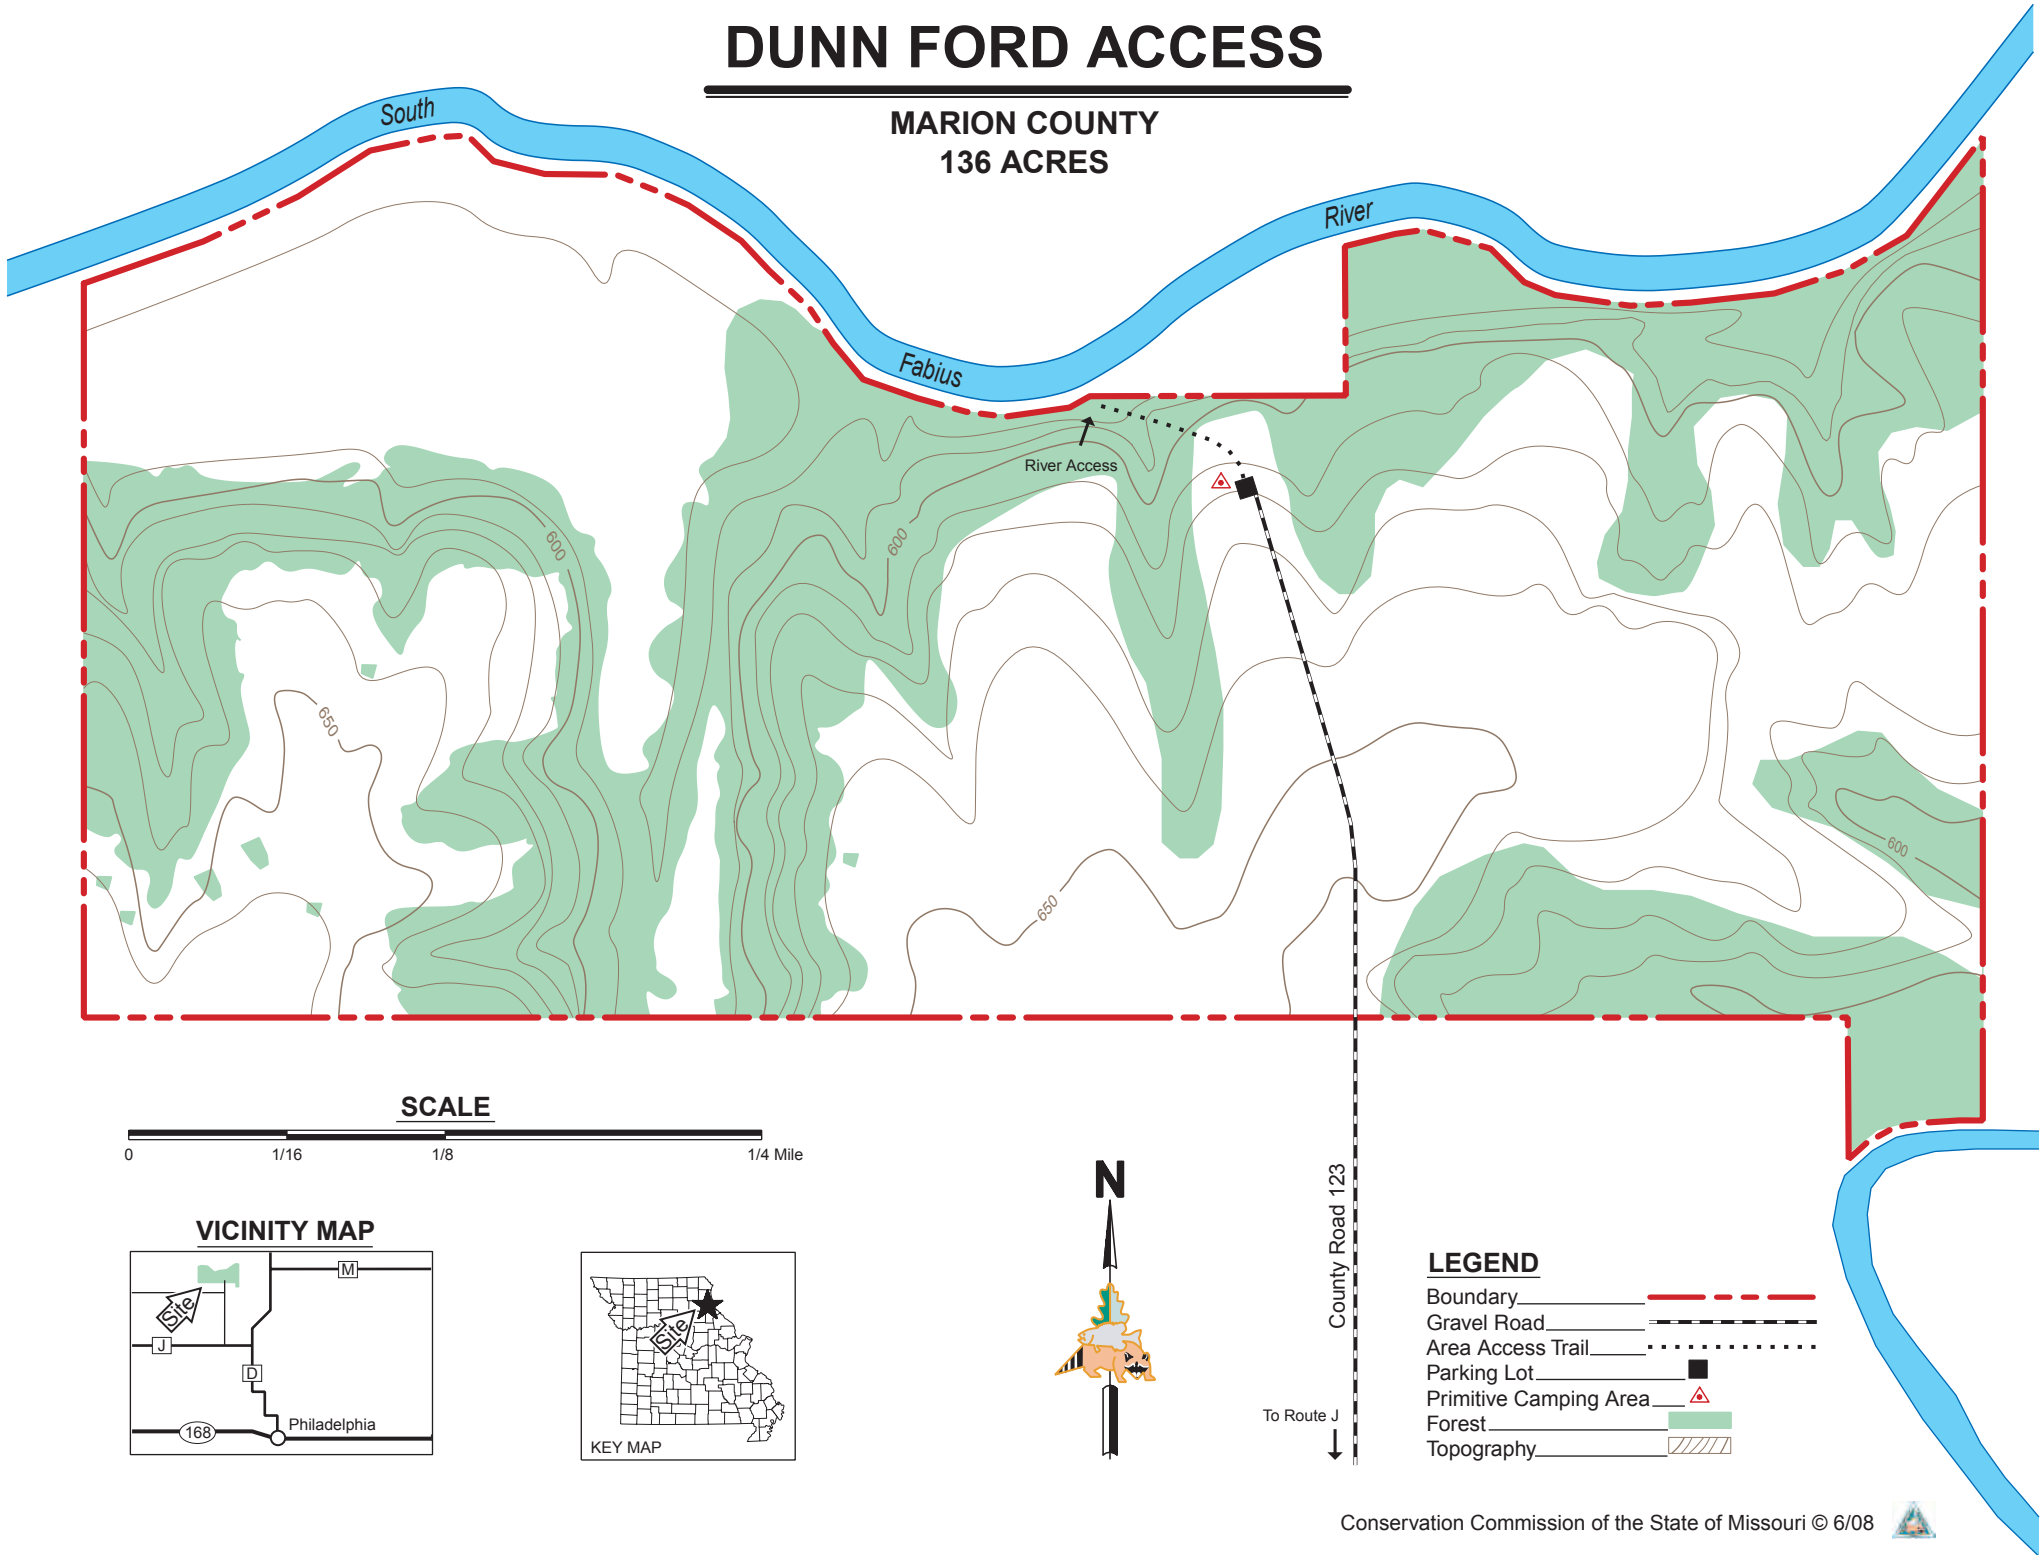

DUNN FORD ACCESS

MARION COUNTY
136 ACRES

SCALE

VICINITY MAP

LEGEND

- Boundary _____ [red dashed line]
- Gravel Road _____ [black dashed line]
- Area Access Trail _____ [dotted line]
- Parking Lot _____ [black square]
- Primitive Camping Area _____ [red triangle]
- Forest _____ [green shaded area]
- Topography _____ [brown contour lines]

County Road 123

To Route J