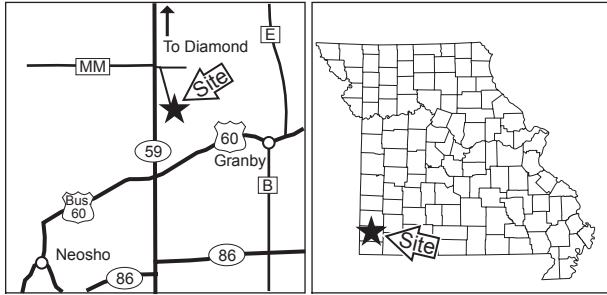

CHERRY CORNER ACCESS

NEWTON COUNTY
4 ACRES

VICINITY MAP

LEGEND

- Boundary
- Paved Road
- Gravel Road
- Drainage
- Parking Lot
- Canoe Launch
- Forest

SCALE