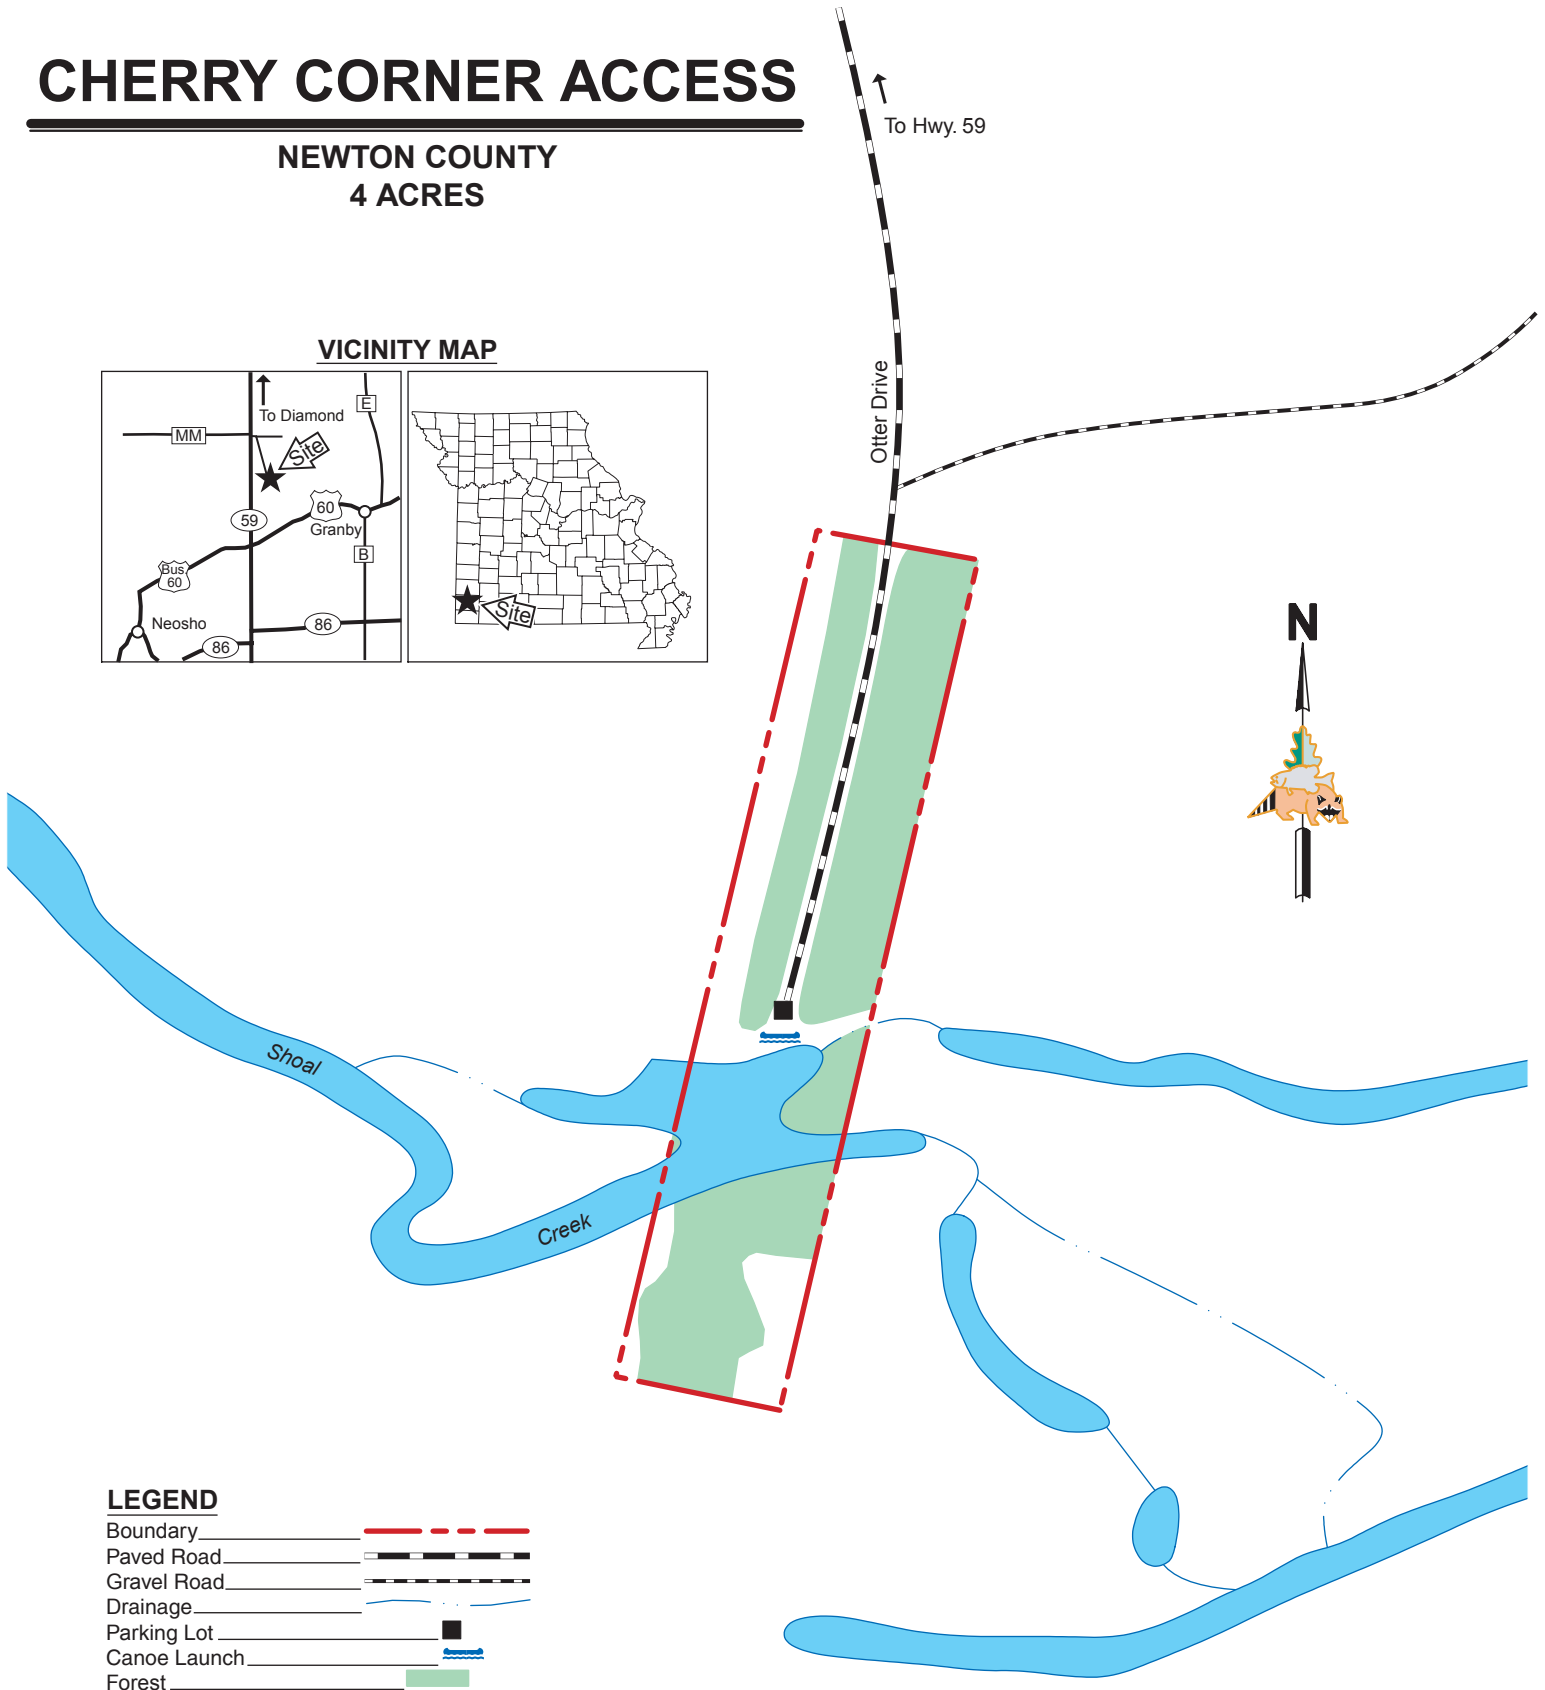

CHERRY CORNER ACCESS

NEWTON COUNTY
4 ACRES

VICINITY MAP

LEGEND

- Boundary
- Paved Road
- Gravel Road
- Drainage
- Parking Lot
- Canoe Launch
- Forest

SCALE