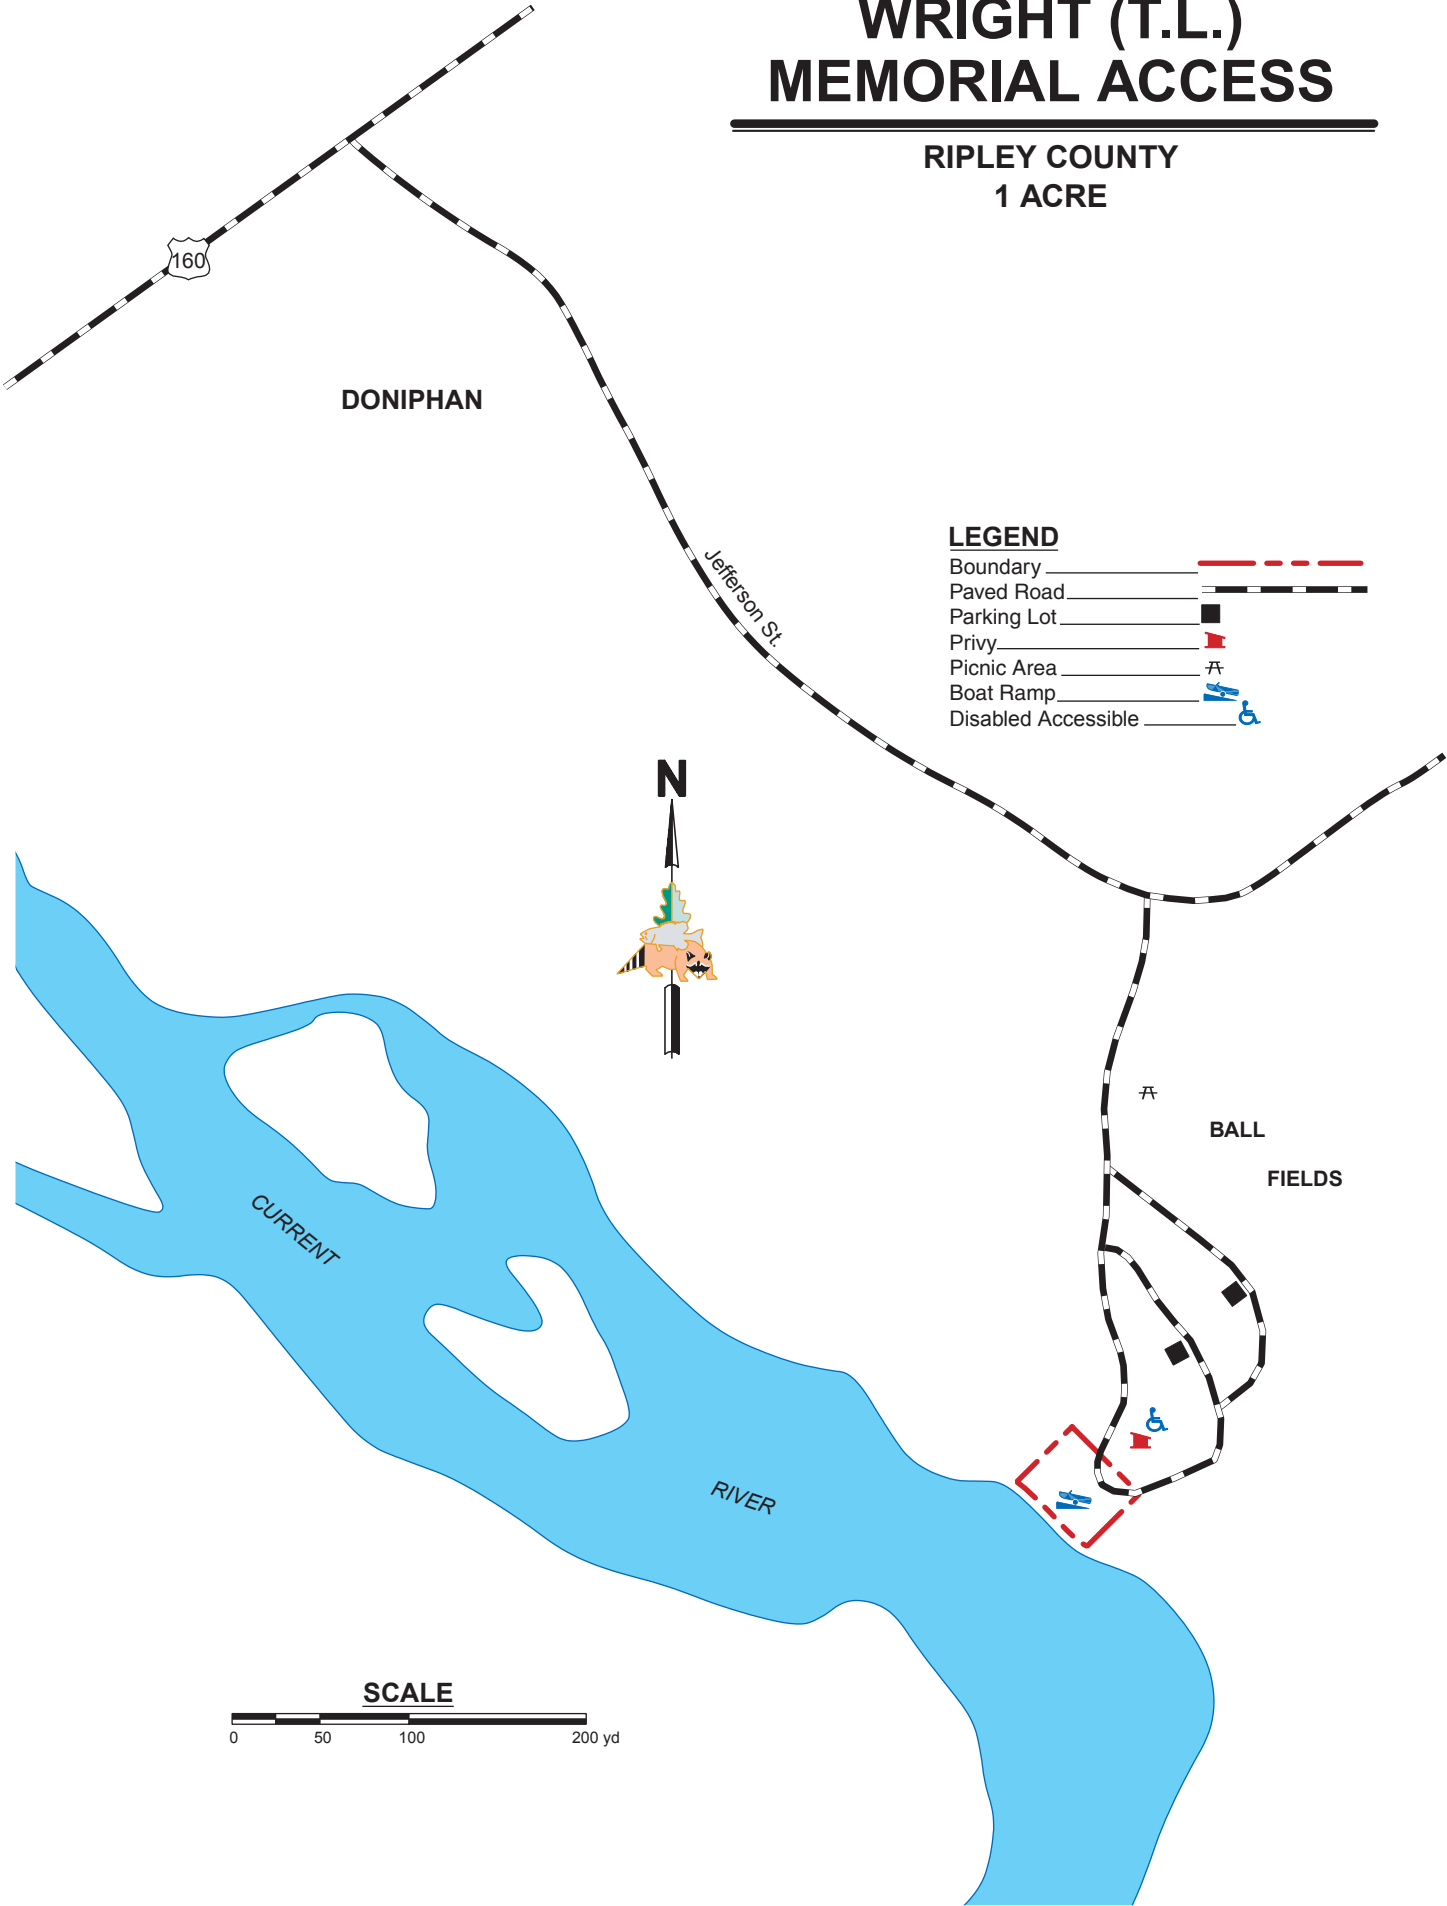

# WRIGHT (T.L.) MEMORIAL ACCESS

RIPLEY COUNTY  
1 ACRE

### LEGEND

- Boundary
- Paved Road
- Parking Lot
- Privy
- Picnic Area
- Boat Ramp
- Disabled Accessible