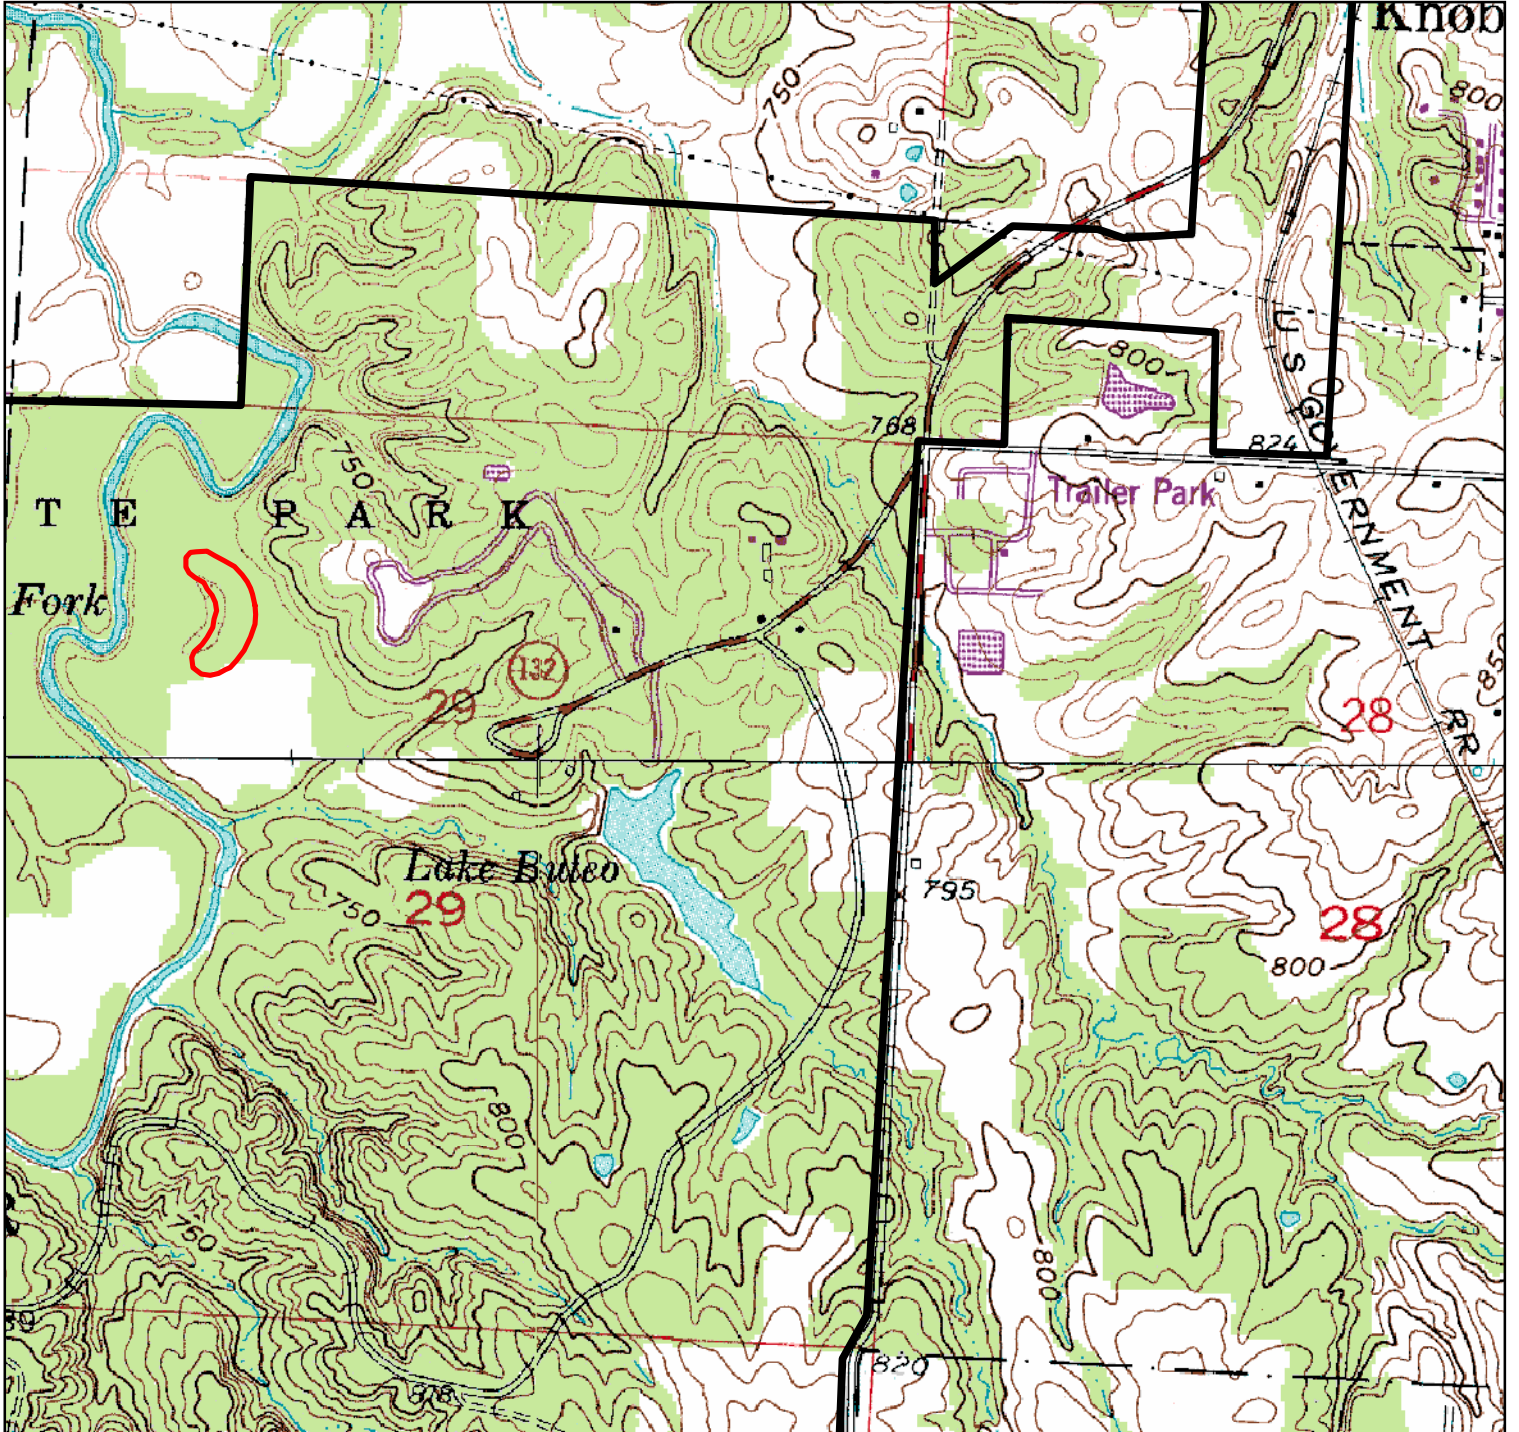

Pin Oak Slough NA

Johnson County

-  Natural Area
-  Missouri State Parks