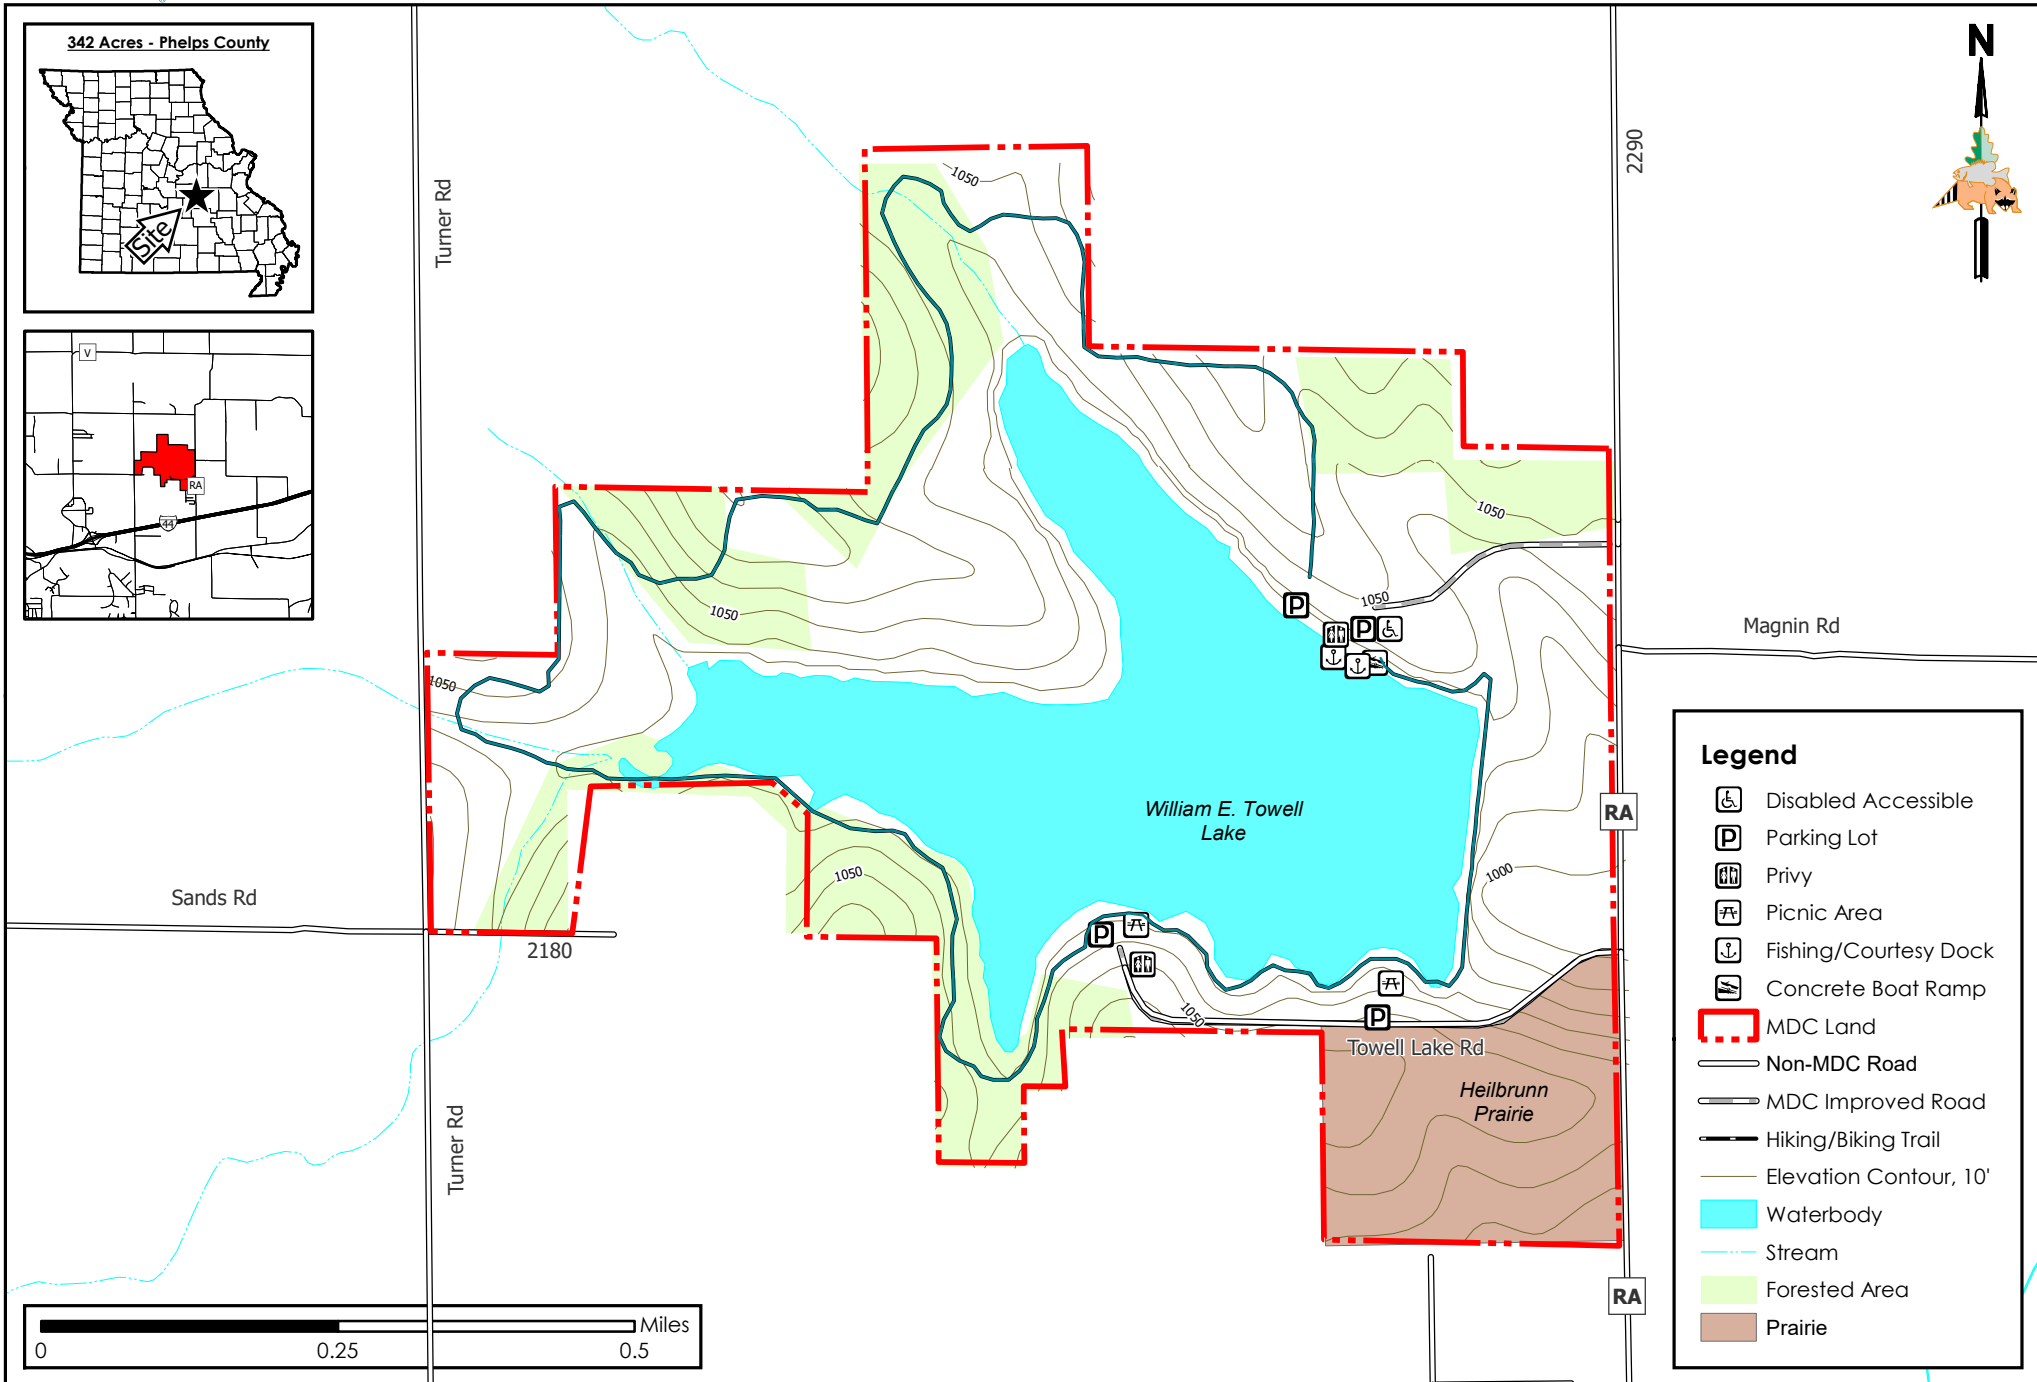

# Little Prairie Conservation Area

Conservation Commission of the State of Missouri ©

Last Updated - 8/13/2020

MAP DISCLAIMER: Although all data in this map have been compiled by the Missouri Department of Conservation, no warranty, expressed or implied, is made by the department as to the accuracy of the data and related materials. The act of distribution shall not constitute any such warranty, and no responsibility is assumed by the department in the use of these data or related materials.