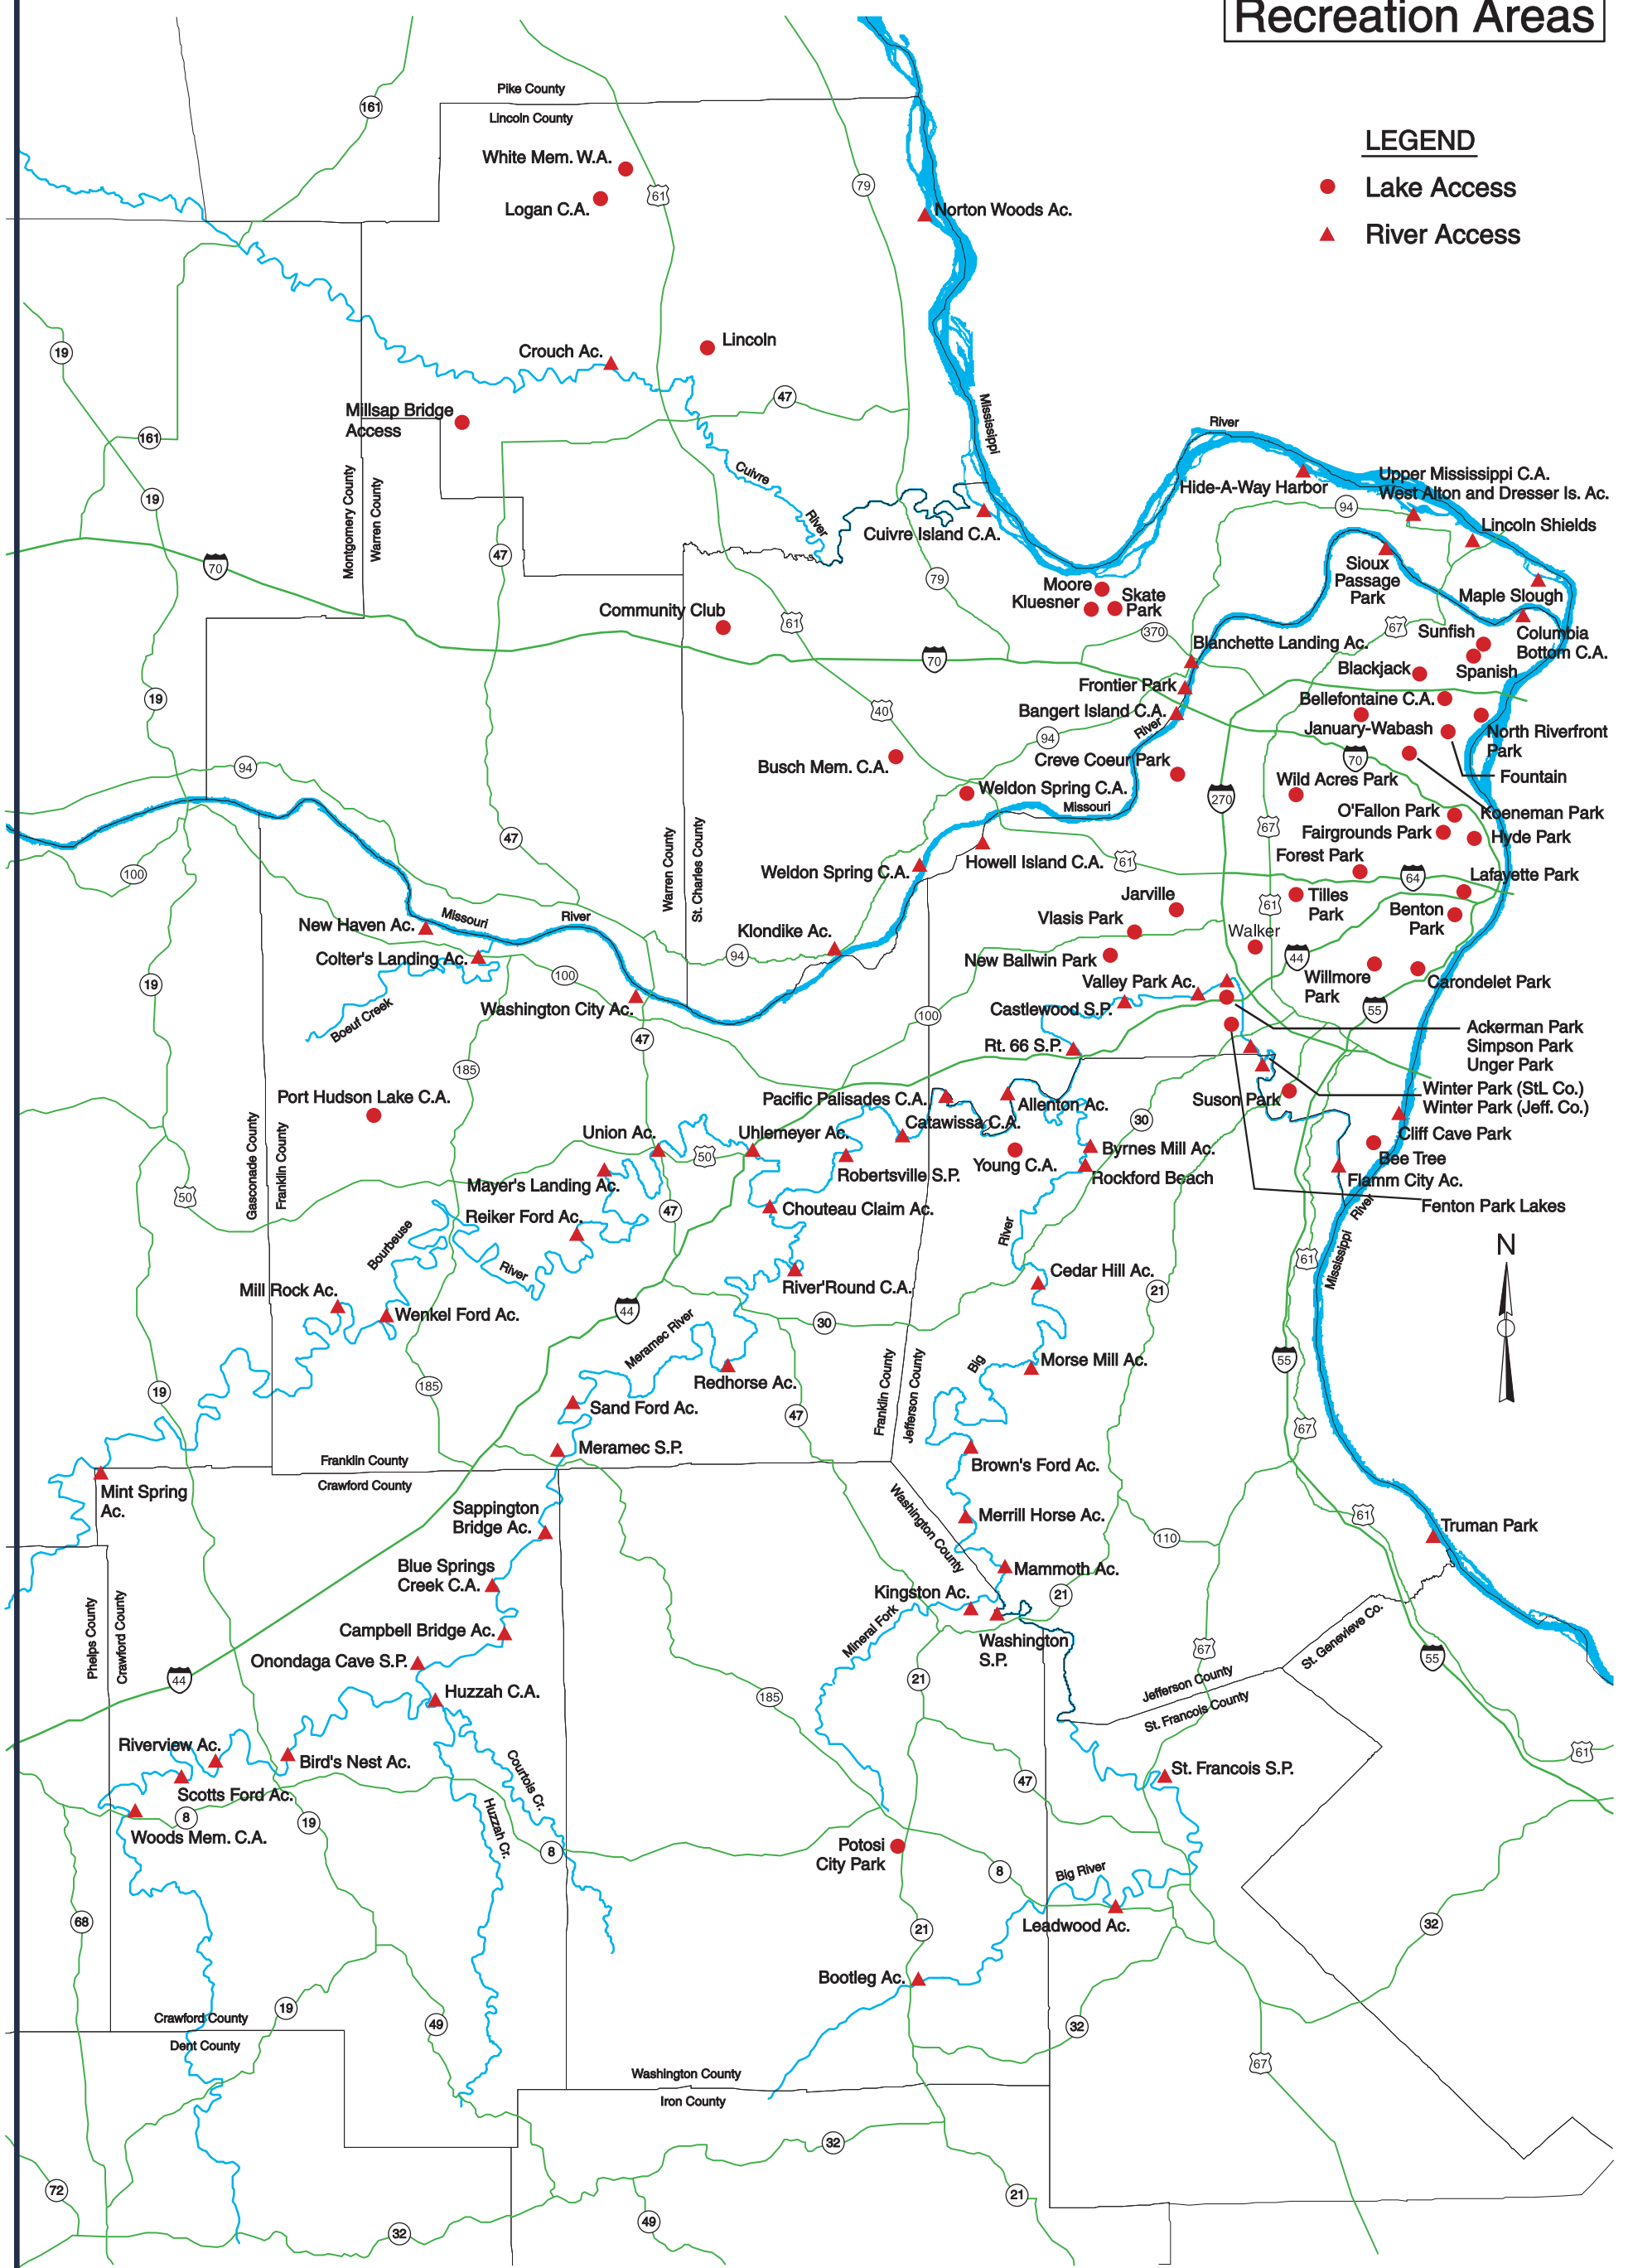

St. Louis Region Recreation Areas

LEGEND

- Lake Access
- ▲ River Access

SCALE IN MILES