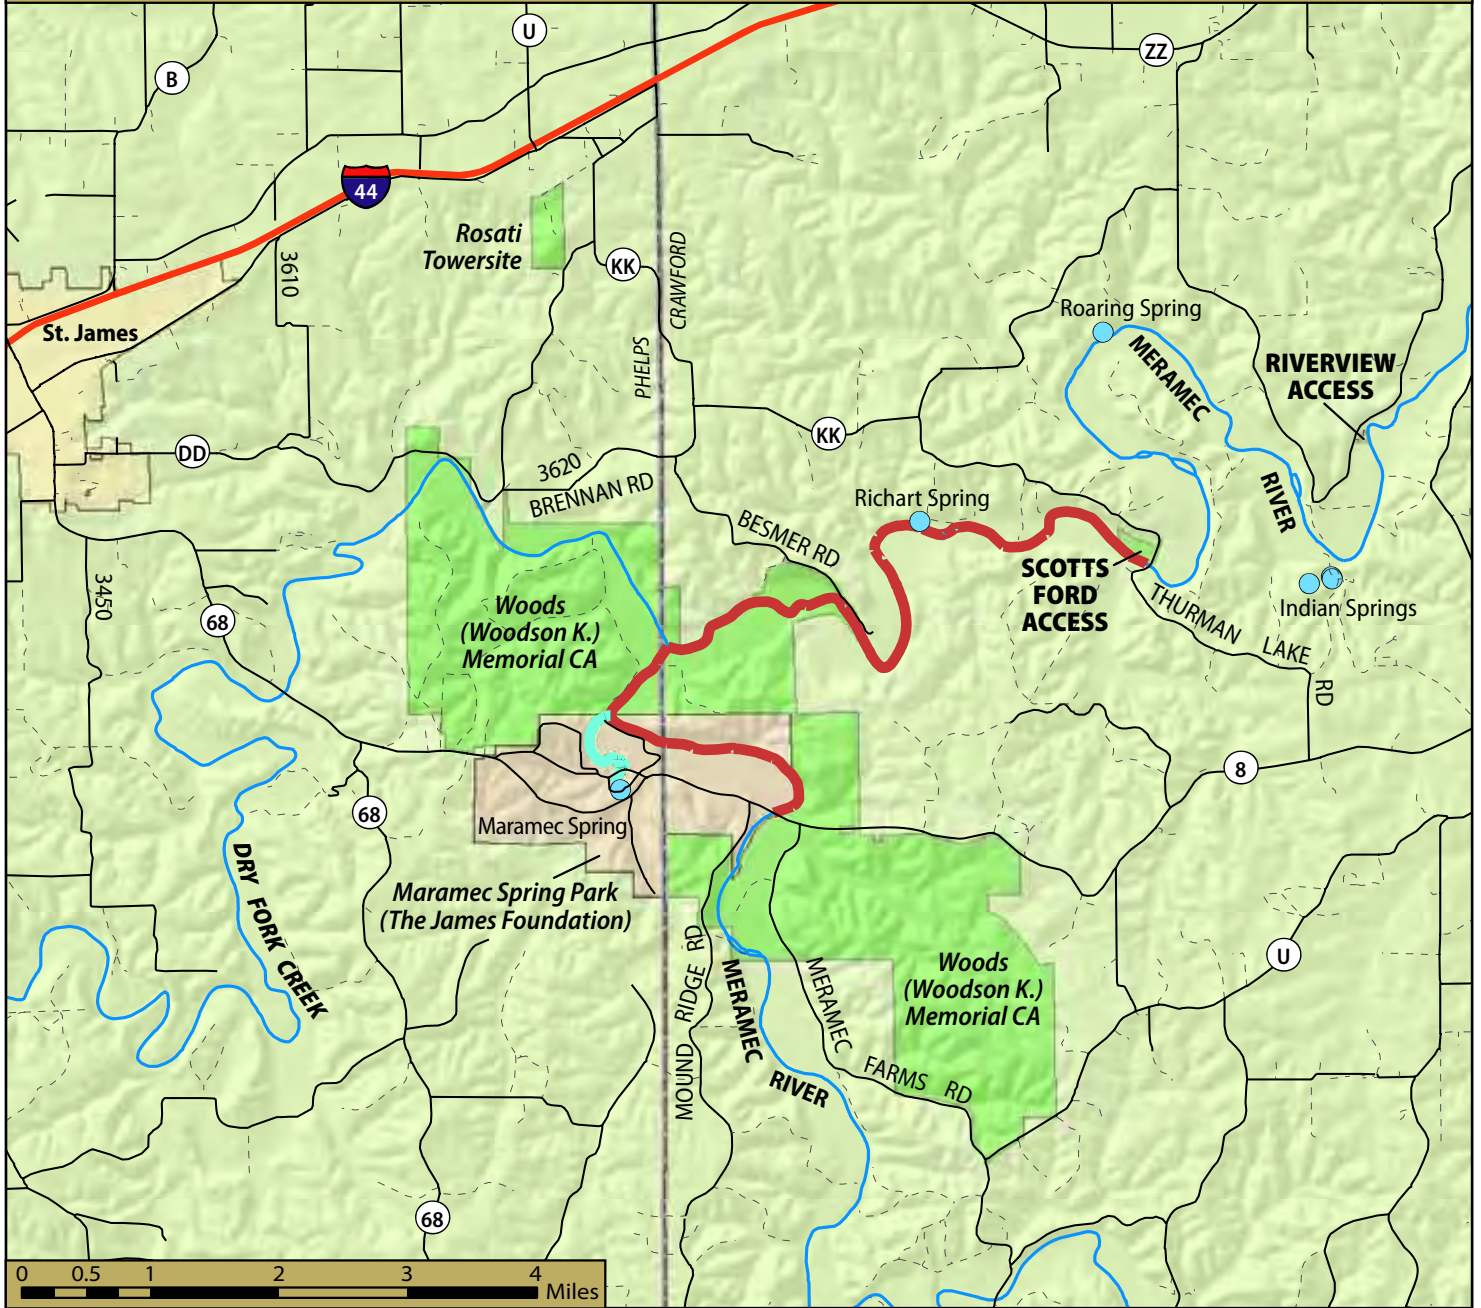

Maramec Spring Park and the Meramec River

Legend For Trout Area Maps

Land Ownership and Water Types

- Missouri Department of Conservation Area
- Missouri Department of Conservation Natural Area
- Missouri Department of Natural Resources, State Parks
- National Parks Service Management Area
- Mark Twain National Forest
- U.S. Army Corps of Engineers Management Area

- Other Private Ownership
- City
- Lakes
- Rivers and Creeks
- Springs

Trout Area Types

- Blue Ribbon Trout Area
- Red Ribbon Trout Area
- White Ribbon Trout Area
- Trout Park
- Lake Taneycomo