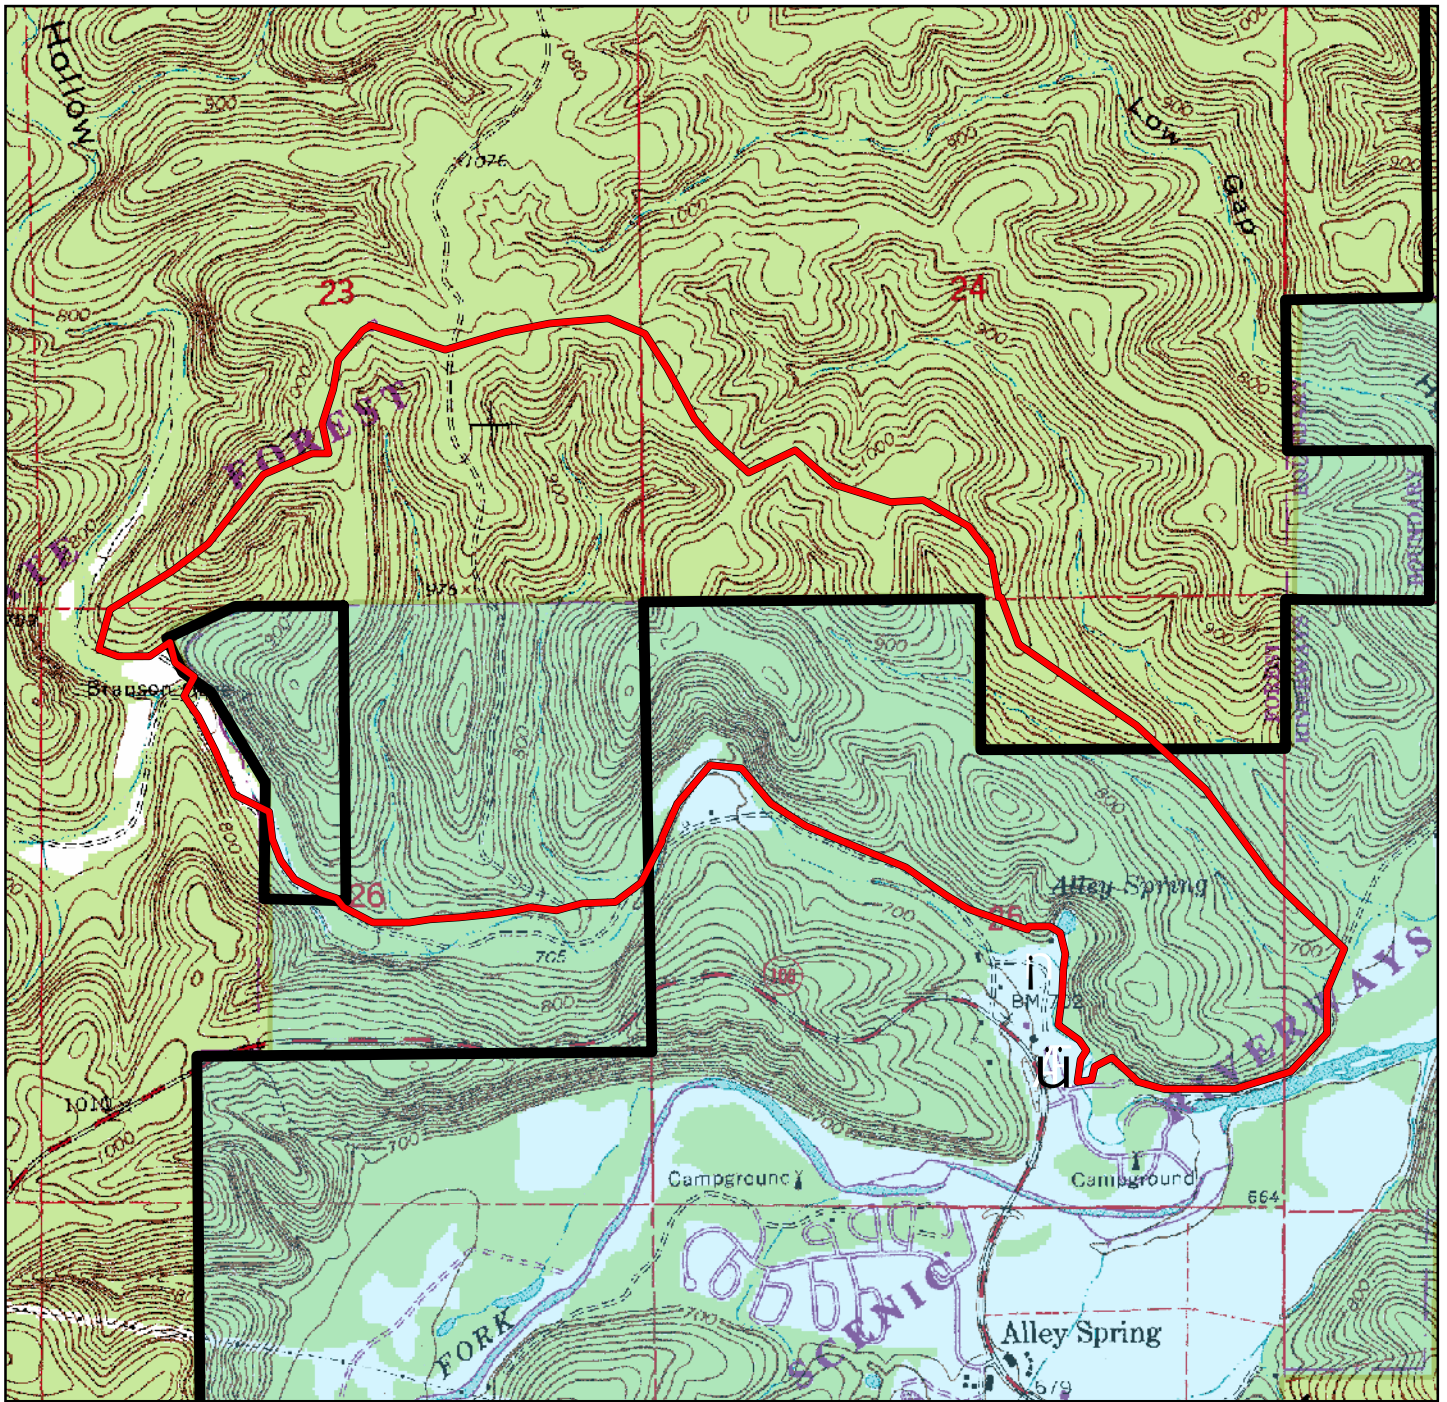

Alley Spring NA

Shannon County

-  Natural Area
-  Missouri Department of Conservation
-  Ozark National Scenic Riverways Boundary/Easement