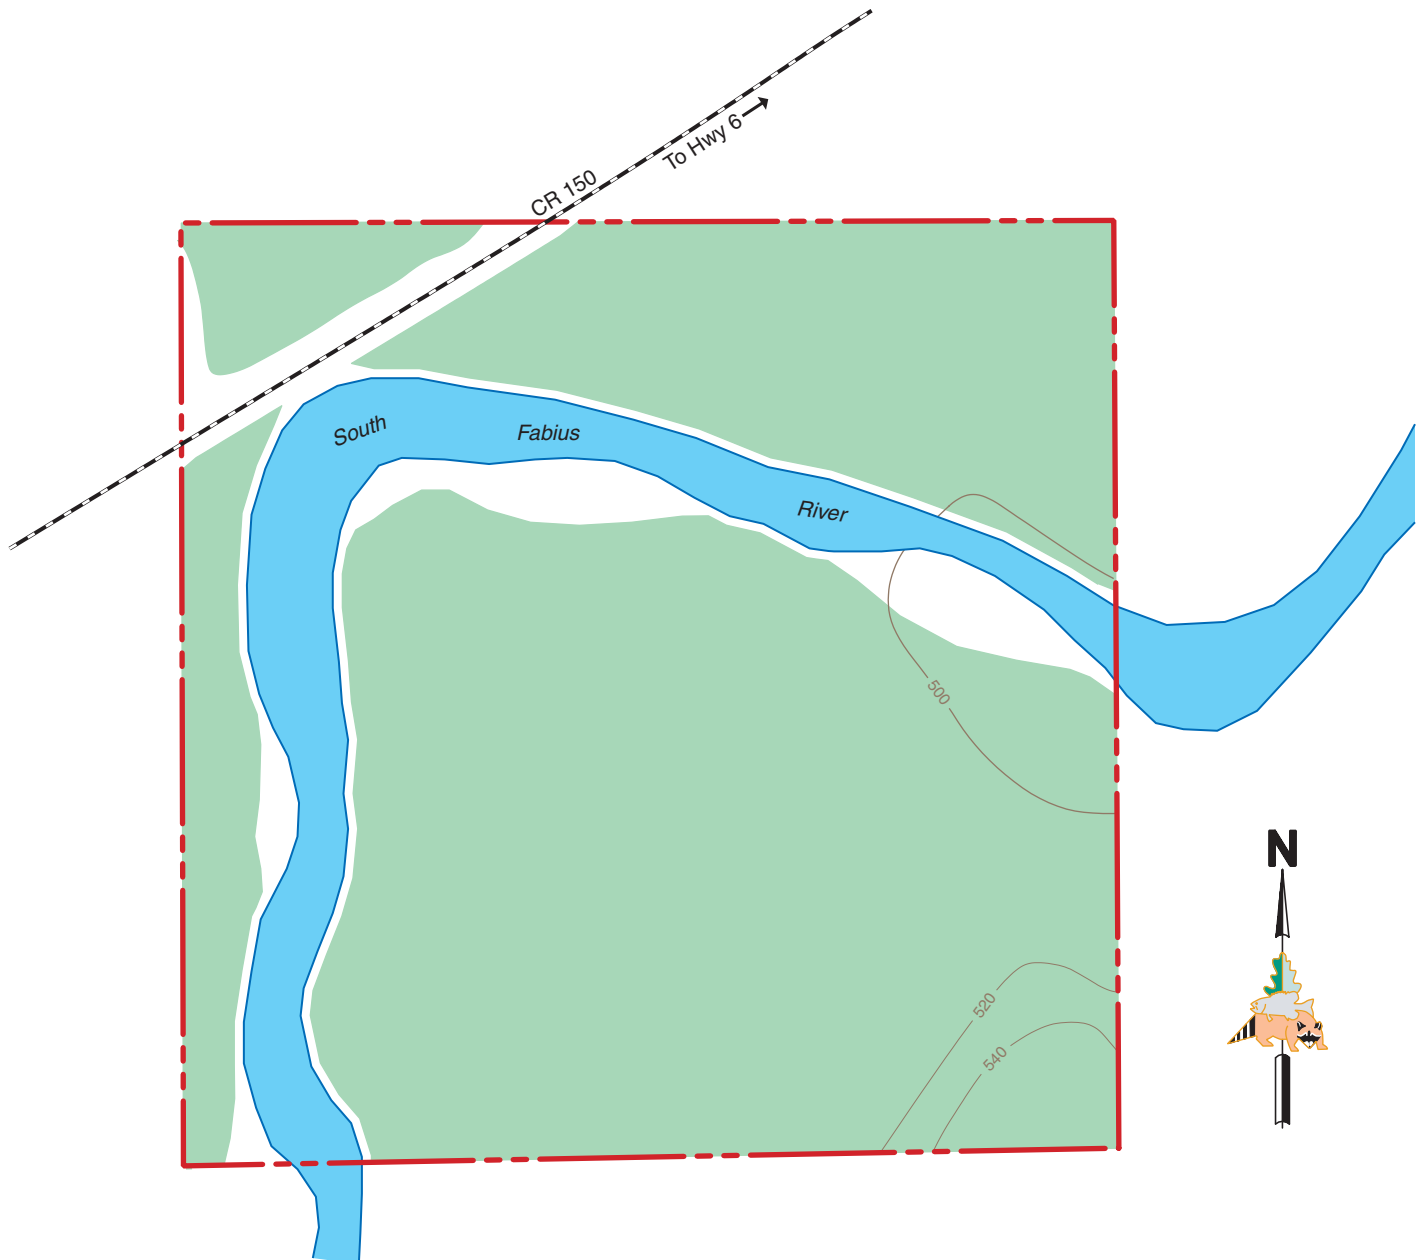

SUNRISE ACCESS

MARION COUNTY
40 ACRES

LEGEND

- Boundary 
- Gravel Road 
- Forest 
- Topography 

VICINITY MAP

SCALE