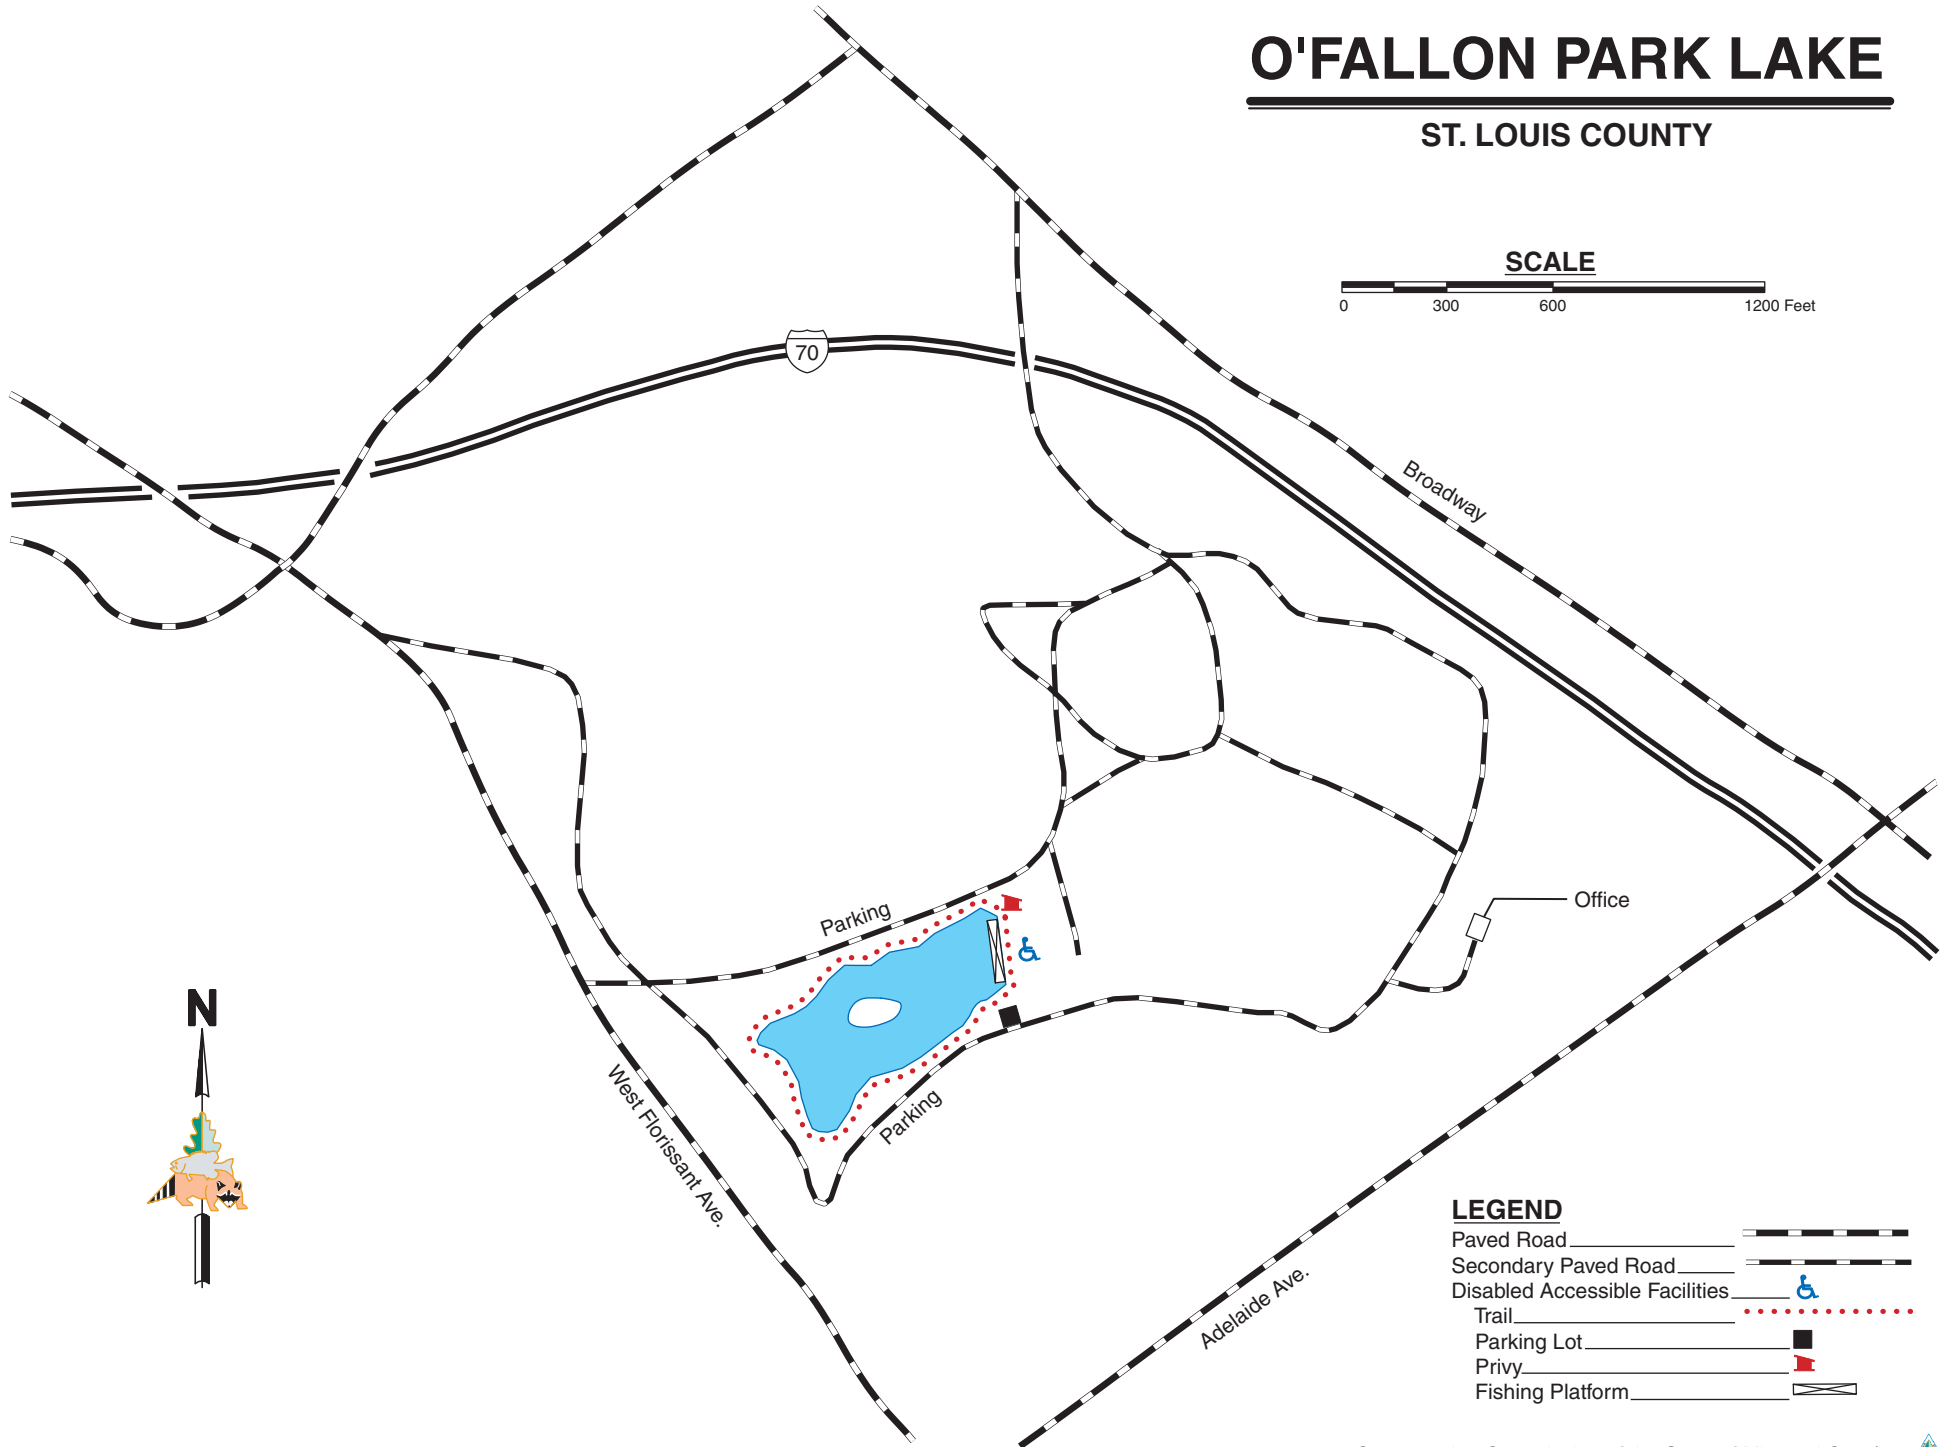

# O'FALLON PARK LAKE

ST. LOUIS COUNTY

## SCALE

## LEGEND

- Paved Road \_\_\_\_\_
- Secondary Paved Road \_\_\_\_\_
- Disabled Accessible Facilities \_\_\_\_\_
- Trail \_\_\_\_\_
- Parking Lot \_\_\_\_\_
- Privy \_\_\_\_\_
- Fishing Platform \_\_\_\_\_