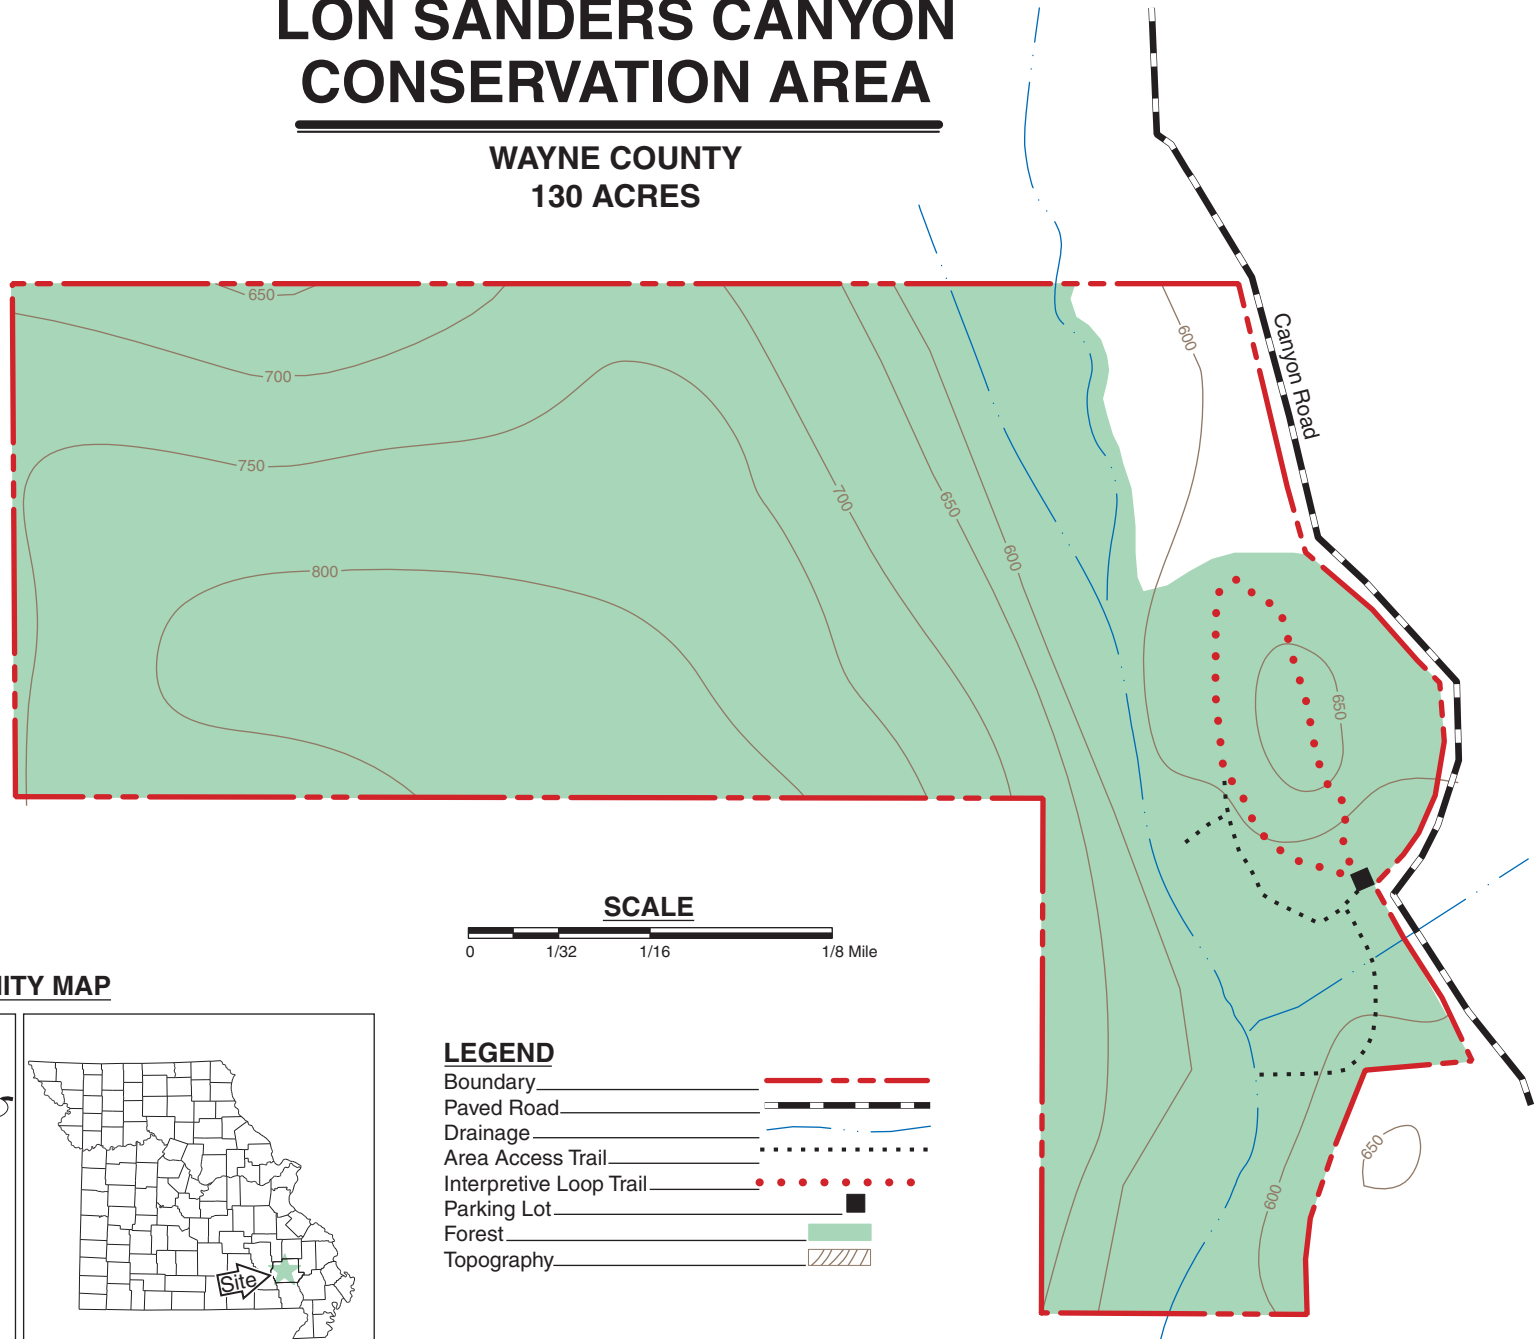

LON SANDERS CANYON CONSERVATION AREA

WAYNE COUNTY
130 ACRES

SCALE

VICINITY MAP

LEGEND

Boundary	
Paved Road	
Drainage	
Area Access Trail	
Interpretive Loop Trail	
Parking Lot	
Forest	
Topography	