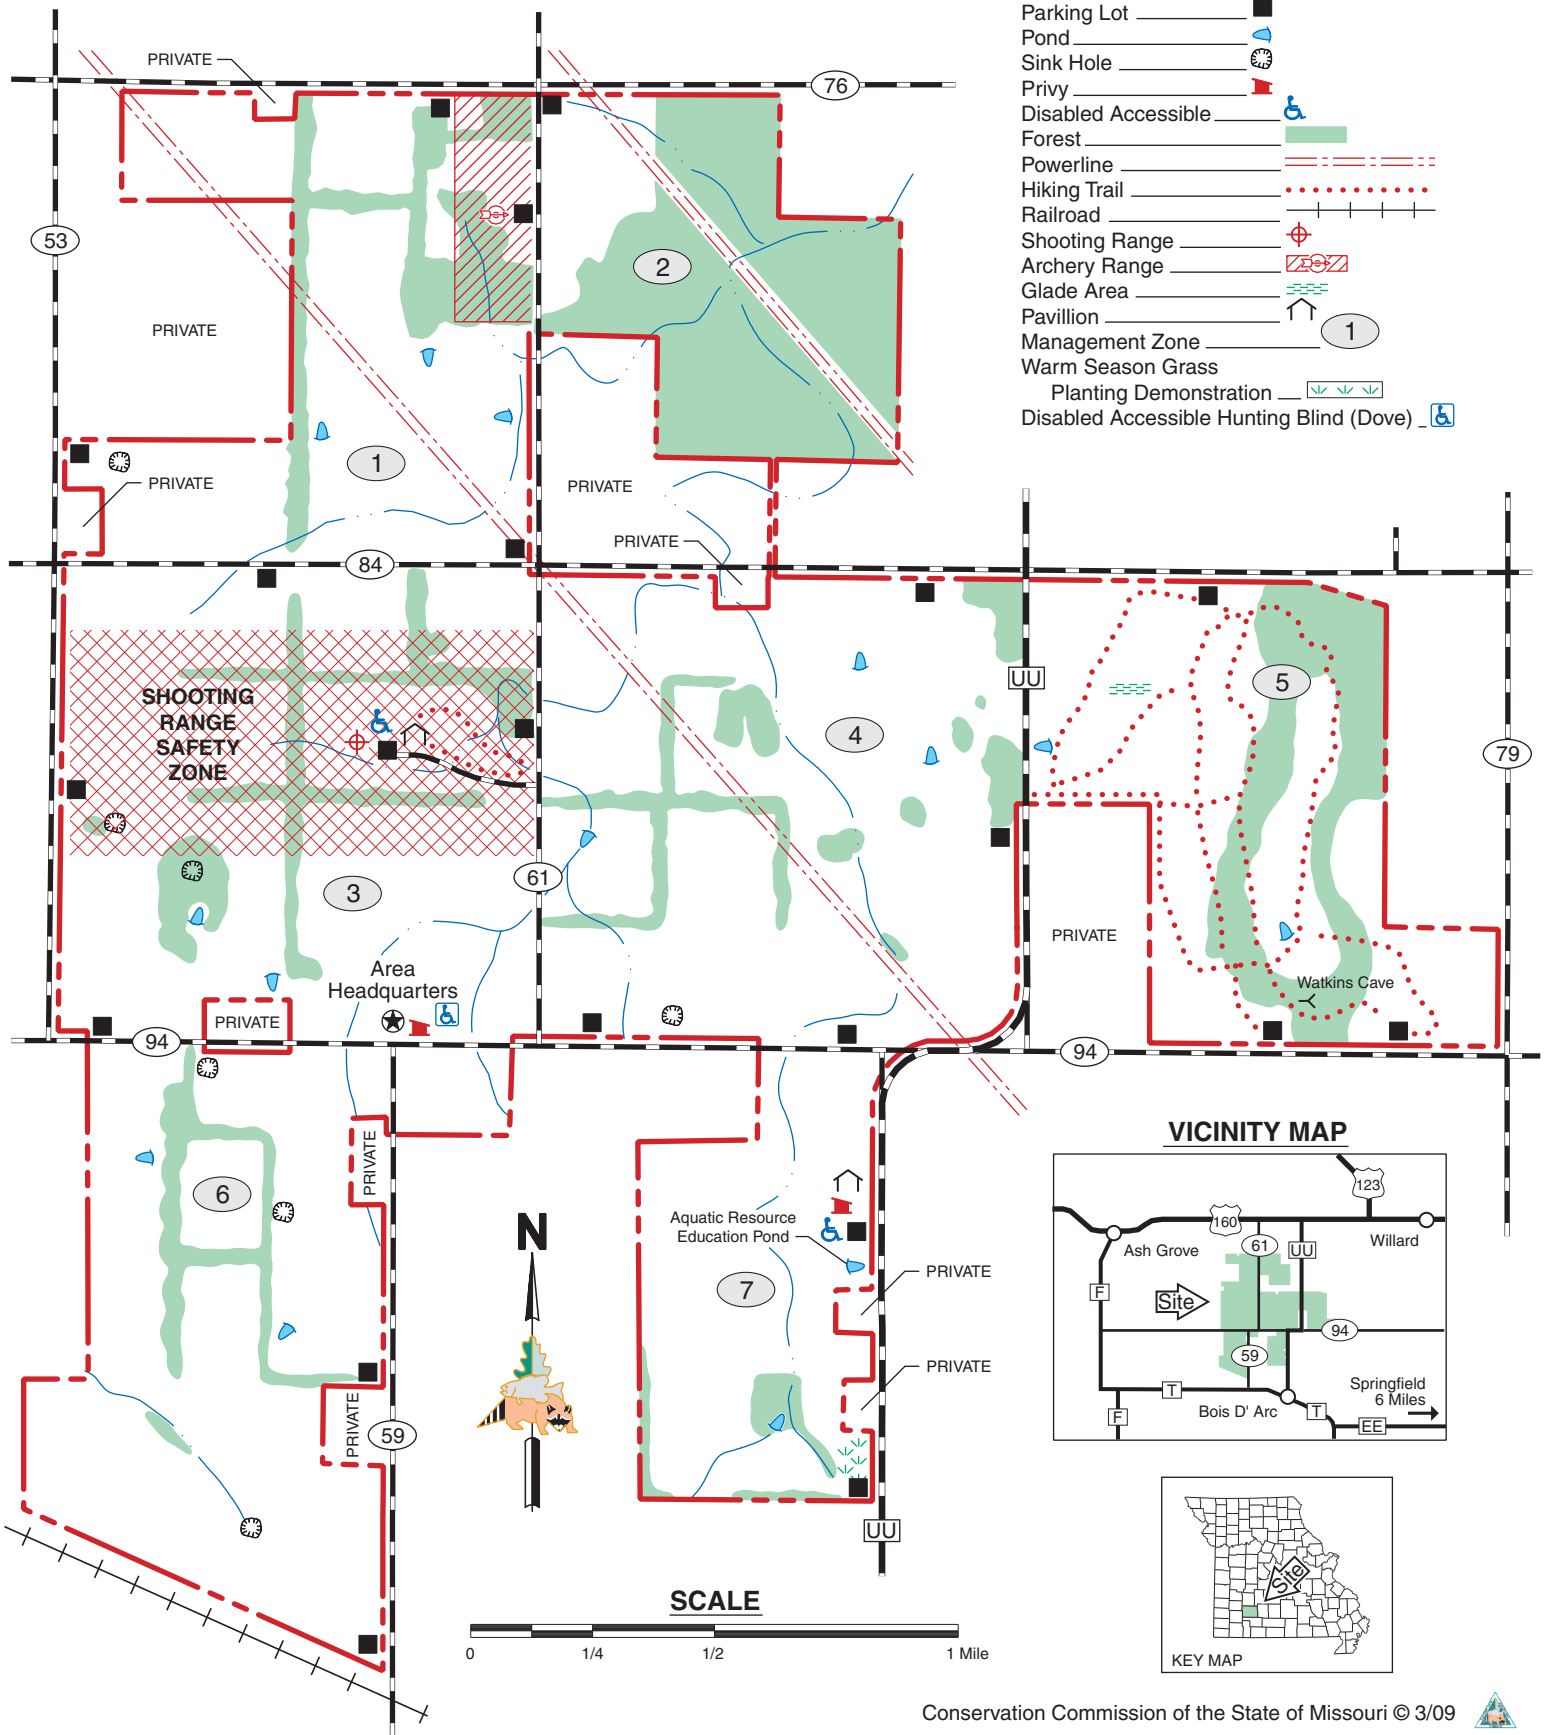

BOIS D'ARC CONSERVATION AREA

GREENE COUNTY
3,172 ACRES

LEGEND

- Boundary
- Paved Road
- Secondary Paved Road
- Drainage
- Parking Lot
- Pond
- Sink Hole
- Privy
- Disabled Accessible
- Forest
- Powerline
- Hiking Trail
- Railroad
- Shooting Range
- Archery Range
- Glade Area
- Pavillion
- Management Zone
- Warm Season Grass
- Planting Demonstration
- Disabled Accessible Hunting Blind (Dove)

VICINITY MAP