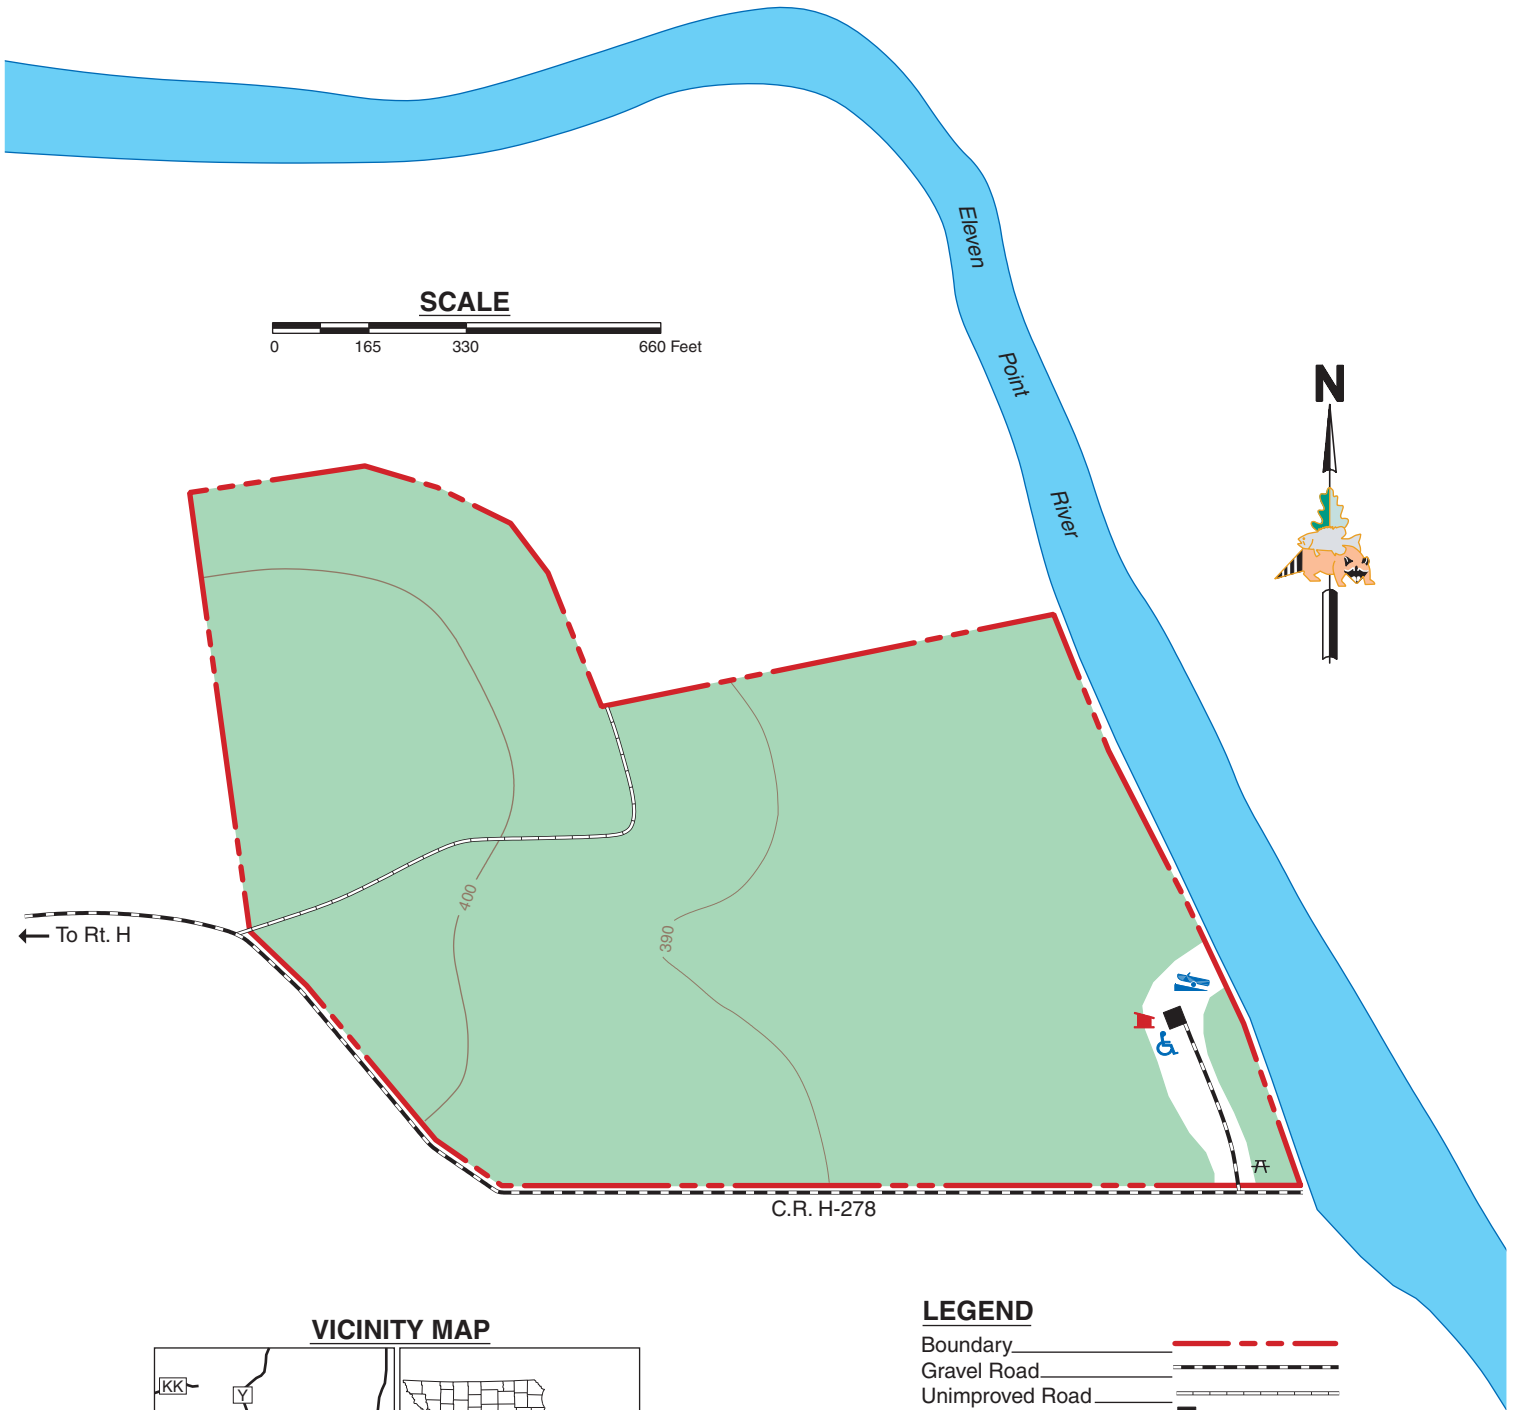

MYRTLE ACCESS

OREGON COUNTY
29 ACRES

← To Rt. H

C.R. H-278

VICINITY MAP

LEGEND

- Boundary
- Gravel Road
- Unimproved Road
- Parking Lot
- Privy
- Boat Ramp
- Disabled Accessible
- Picnic Area
- Forest
- Topography