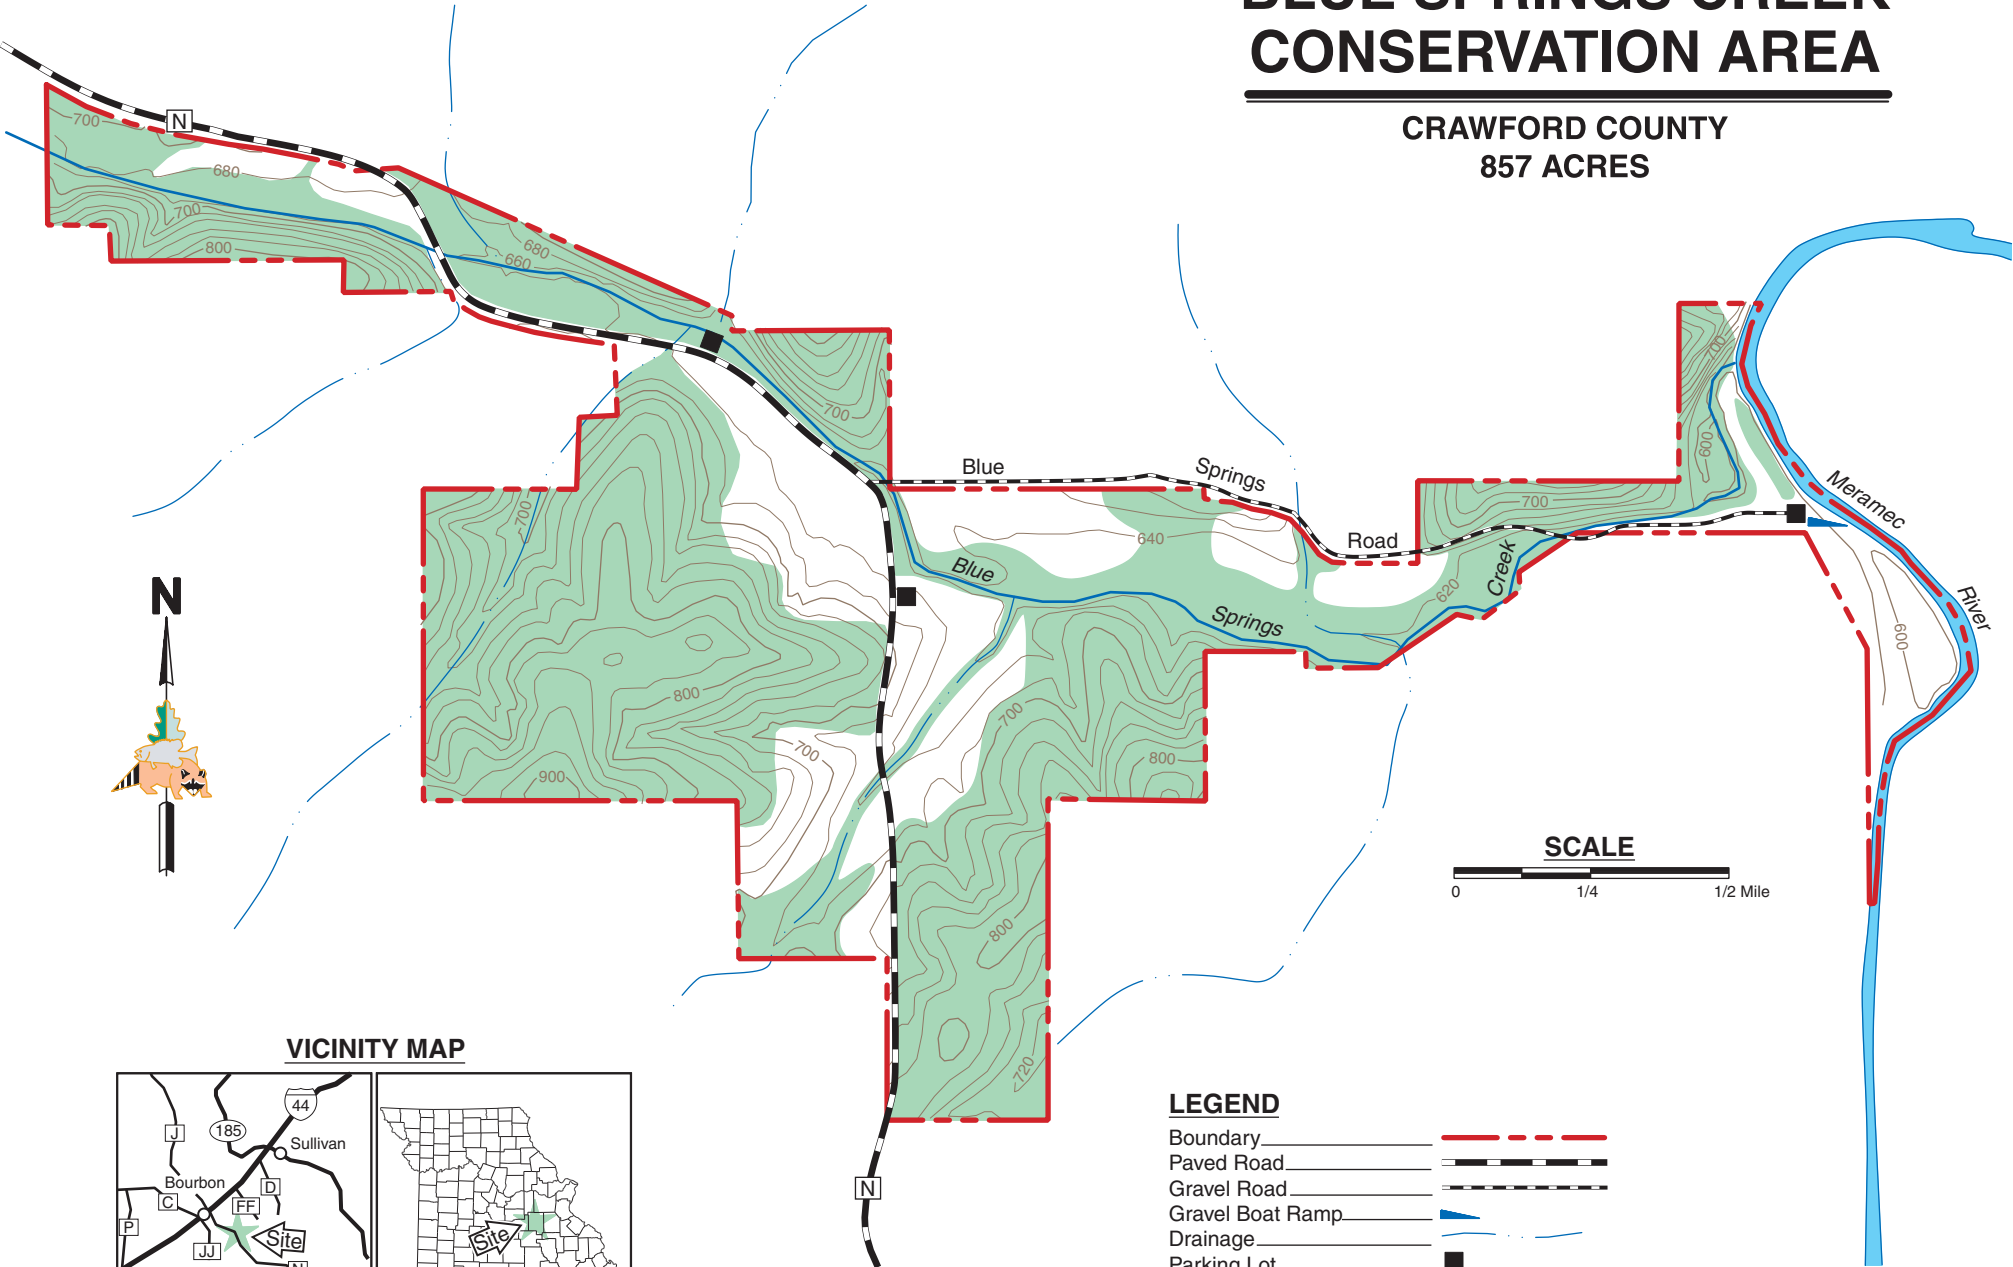

BLUE SPRINGS CREEK CONSERVATION AREA

CRAWFORD COUNTY
857 ACRES

VICINITY MAP

LEGEND

- Boundary
- Paved Road
- Gravel Road
- Gravel Boat Ramp
- Drainage
- Parking Lot
- Topography
- Forest