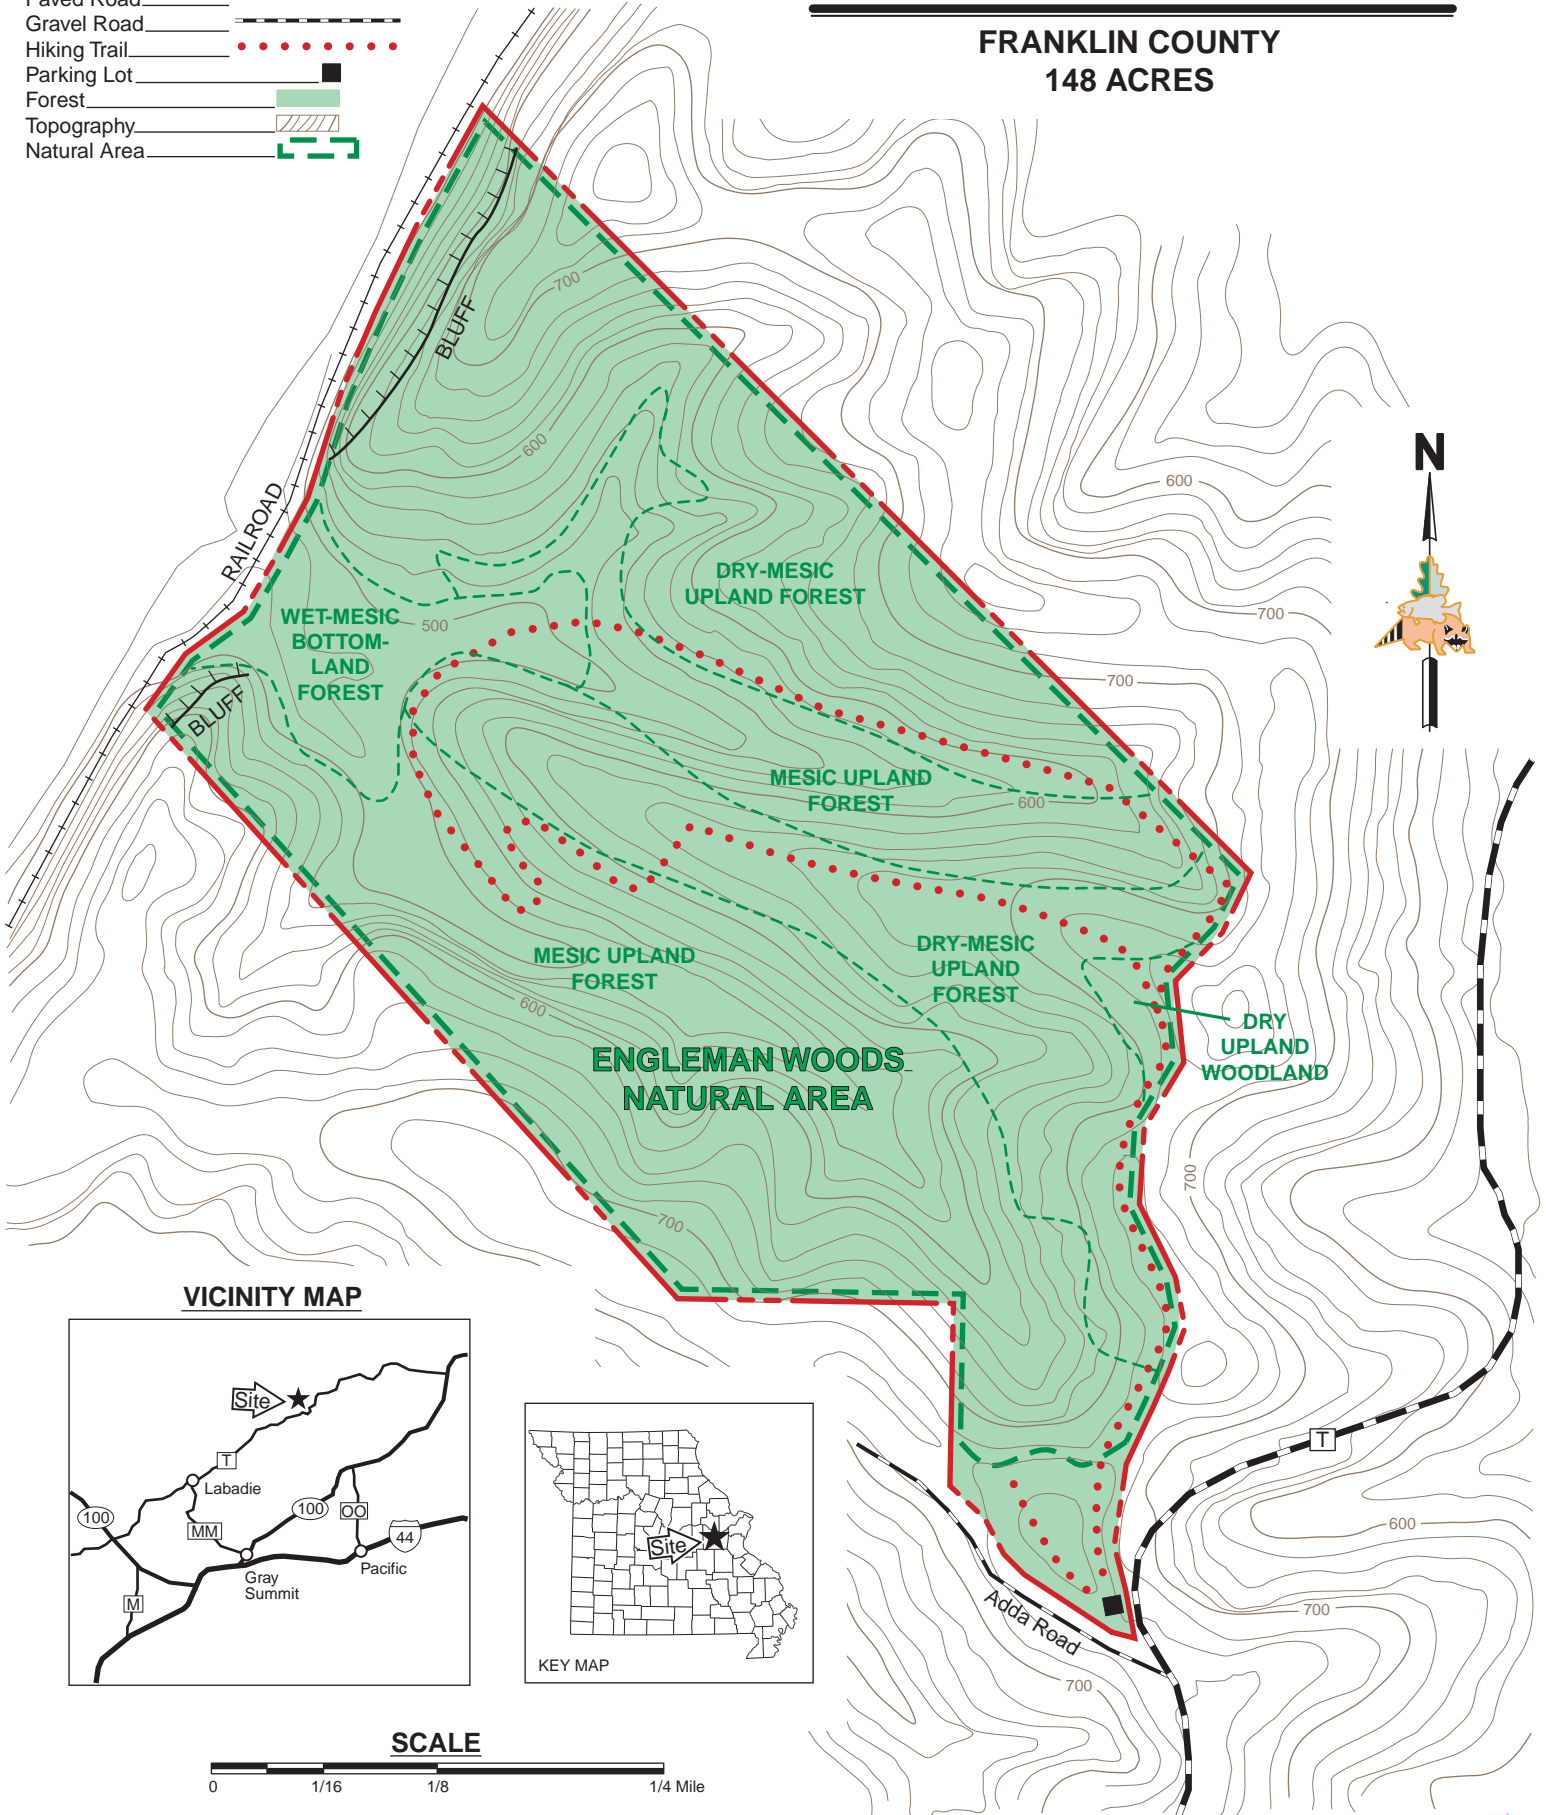

# ENGELMANN WOODS NATURAL AREA

FRANKLIN COUNTY  
148 ACRES

## LEGEND

- Boundary 
- Paved Road 
- Gravel Road 
- Hiking Trail 
- Parking Lot 
- Forest 
- Topography 
- Natural Area 

## VICINITY MAP

## SCALE