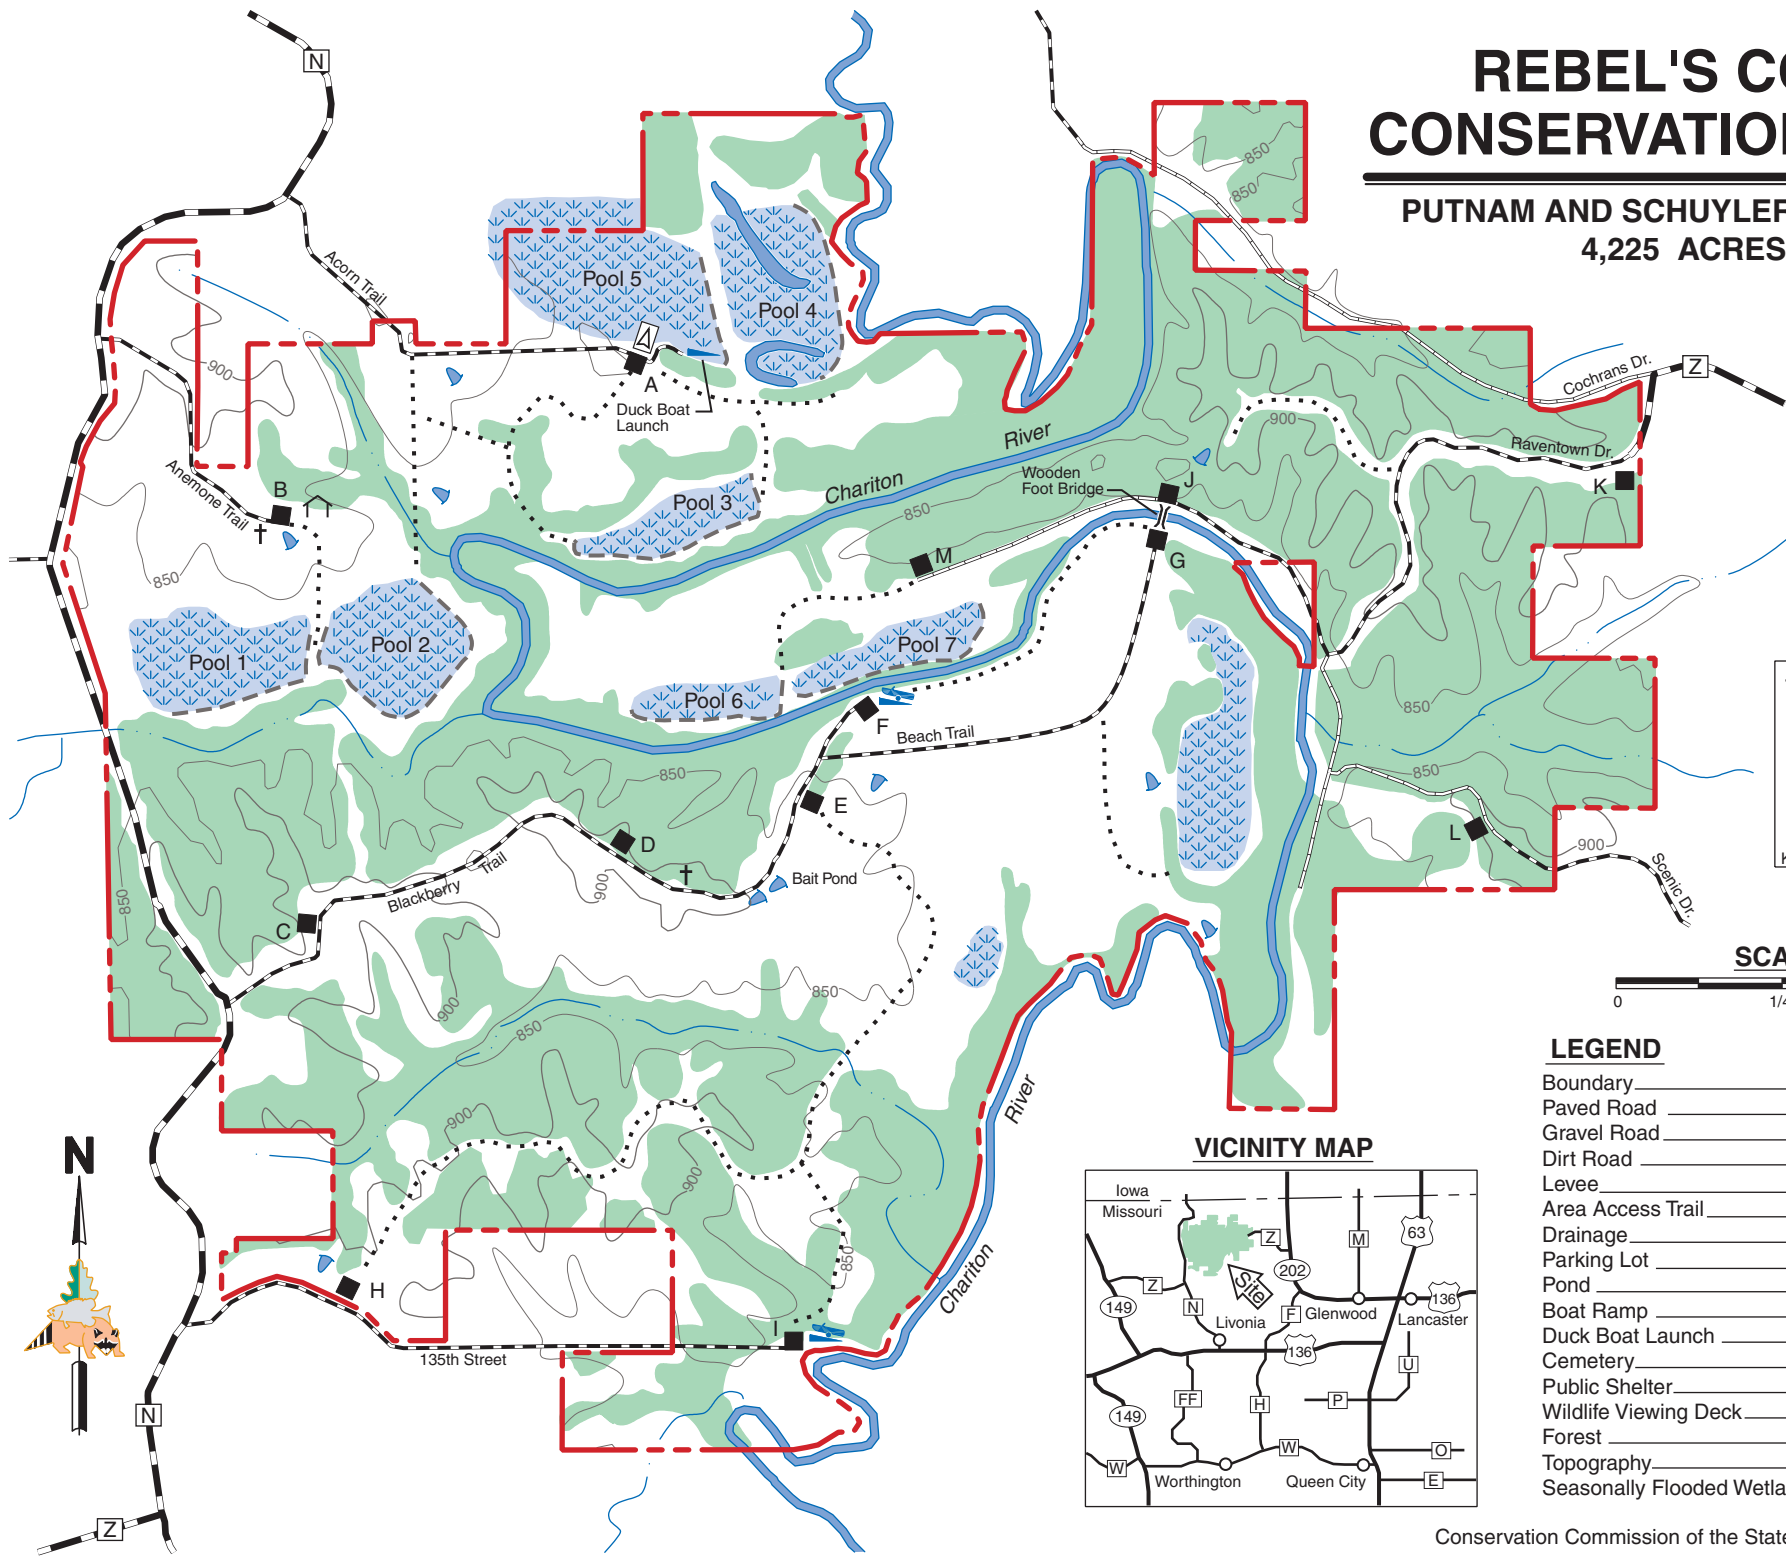

REBEL'S COVE CONSERVATION AREA

PUTNAM AND SCHUYLER COUNTIES
4,225 ACRES

LEGEND

- Boundary
- Paved Road
- Gravel Road
- Dirt Road
- Levee
- Area Access Trail
- Drainage
- Parking Lot
- Pond
- Boat Ramp
- Duck Boat Launch
- Cemetery
- Public Shelter
- Wildlife Viewing Deck
- Forest
- Topography
- Seasonally Flooded Wetland

VICINITY MAP