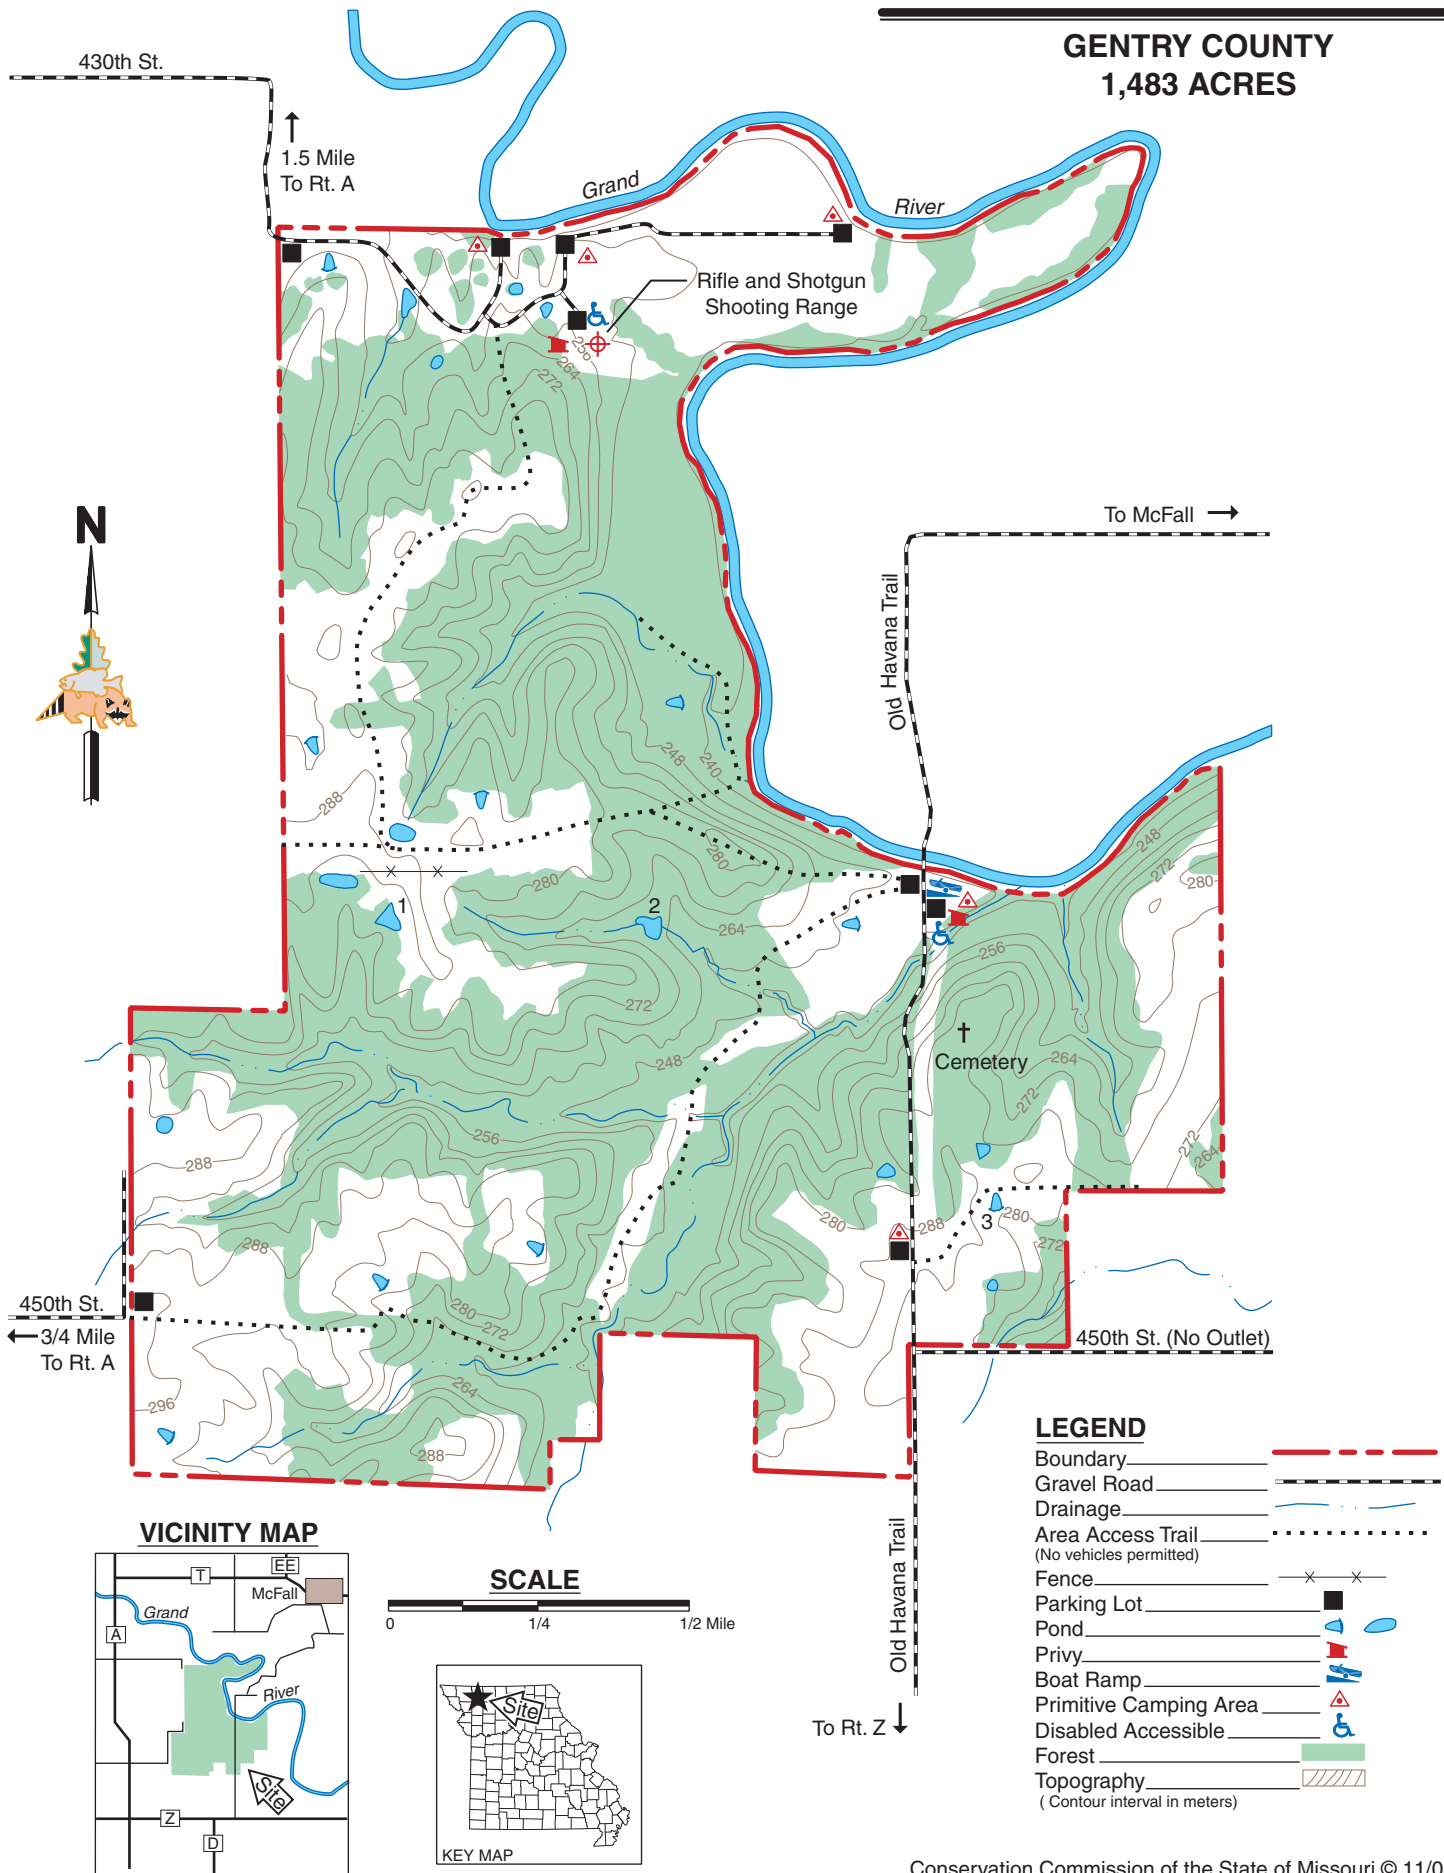

ELAM BEND CONSERVATION AREA

GENTRY COUNTY
1,483 ACRES

LEGEND

- Boundary
- Gravel Road
- Drainage
- Area Access Trail (No vehicles permitted)
- Fence
- Parking Lot
- Pond
- Privy
- Boat Ramp
- Primitive Camping Area
- Disabled Accessible
- Forest
- Topography (Contour interval in meters)

VICINITY MAP

SCALE