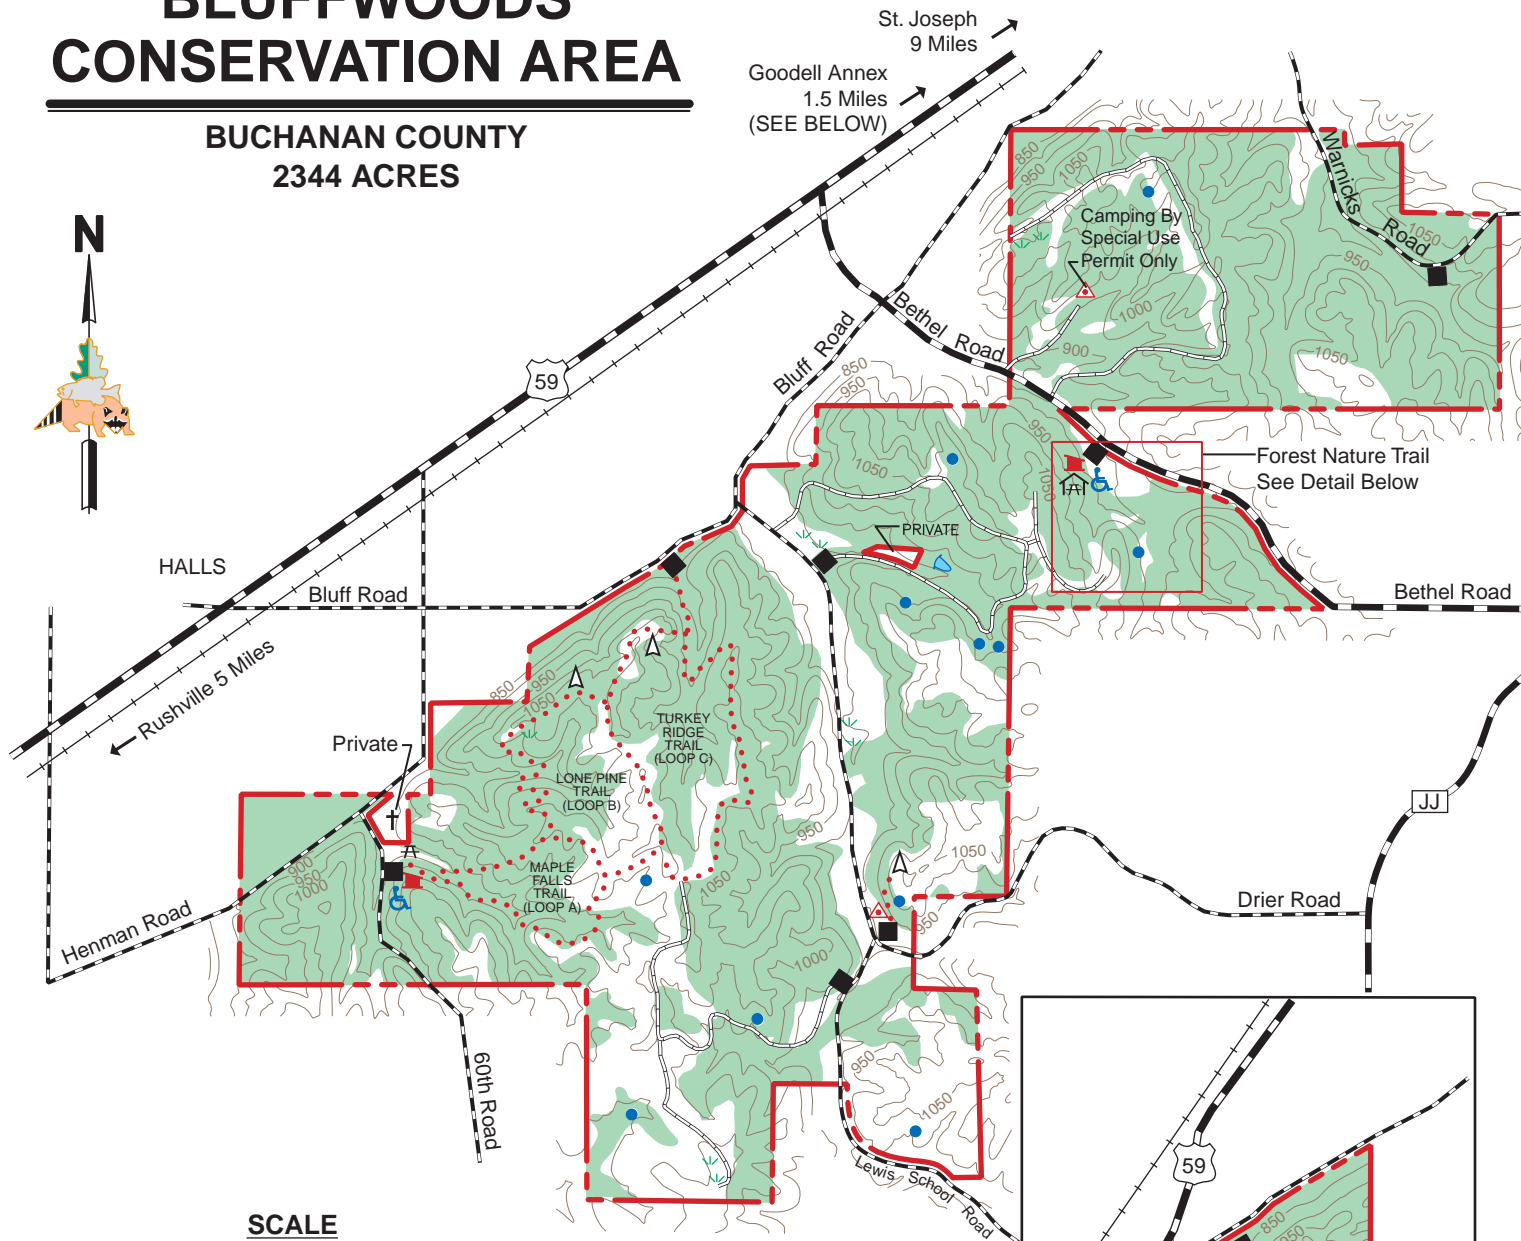

# BLUFFWOODS CONSERVATION AREA

BUCHANAN COUNTY  
2344 ACRES

St. Joseph  
9 Miles  
Goodell Annex  
1.5 Miles  
(SEE BELOW)

## VICINITY MAP

## LEGEND

- Boundary
- Paved Road
- Gravel Road
- Service Road
- Hiking Trail
- Disabled Accessible Trail
- Railroad
- Parking Lot
- Wildlife Water Hole
- Picnic Area
- Picnic Shelter
- Privy
- Primitive Camping Area
- Scenic Overlook
- Native Grass
- Pond
- Disabled Accessible
- Cemetery
- Forest
- Topography

## FOREST NATURE TRAIL DETAIL MAP